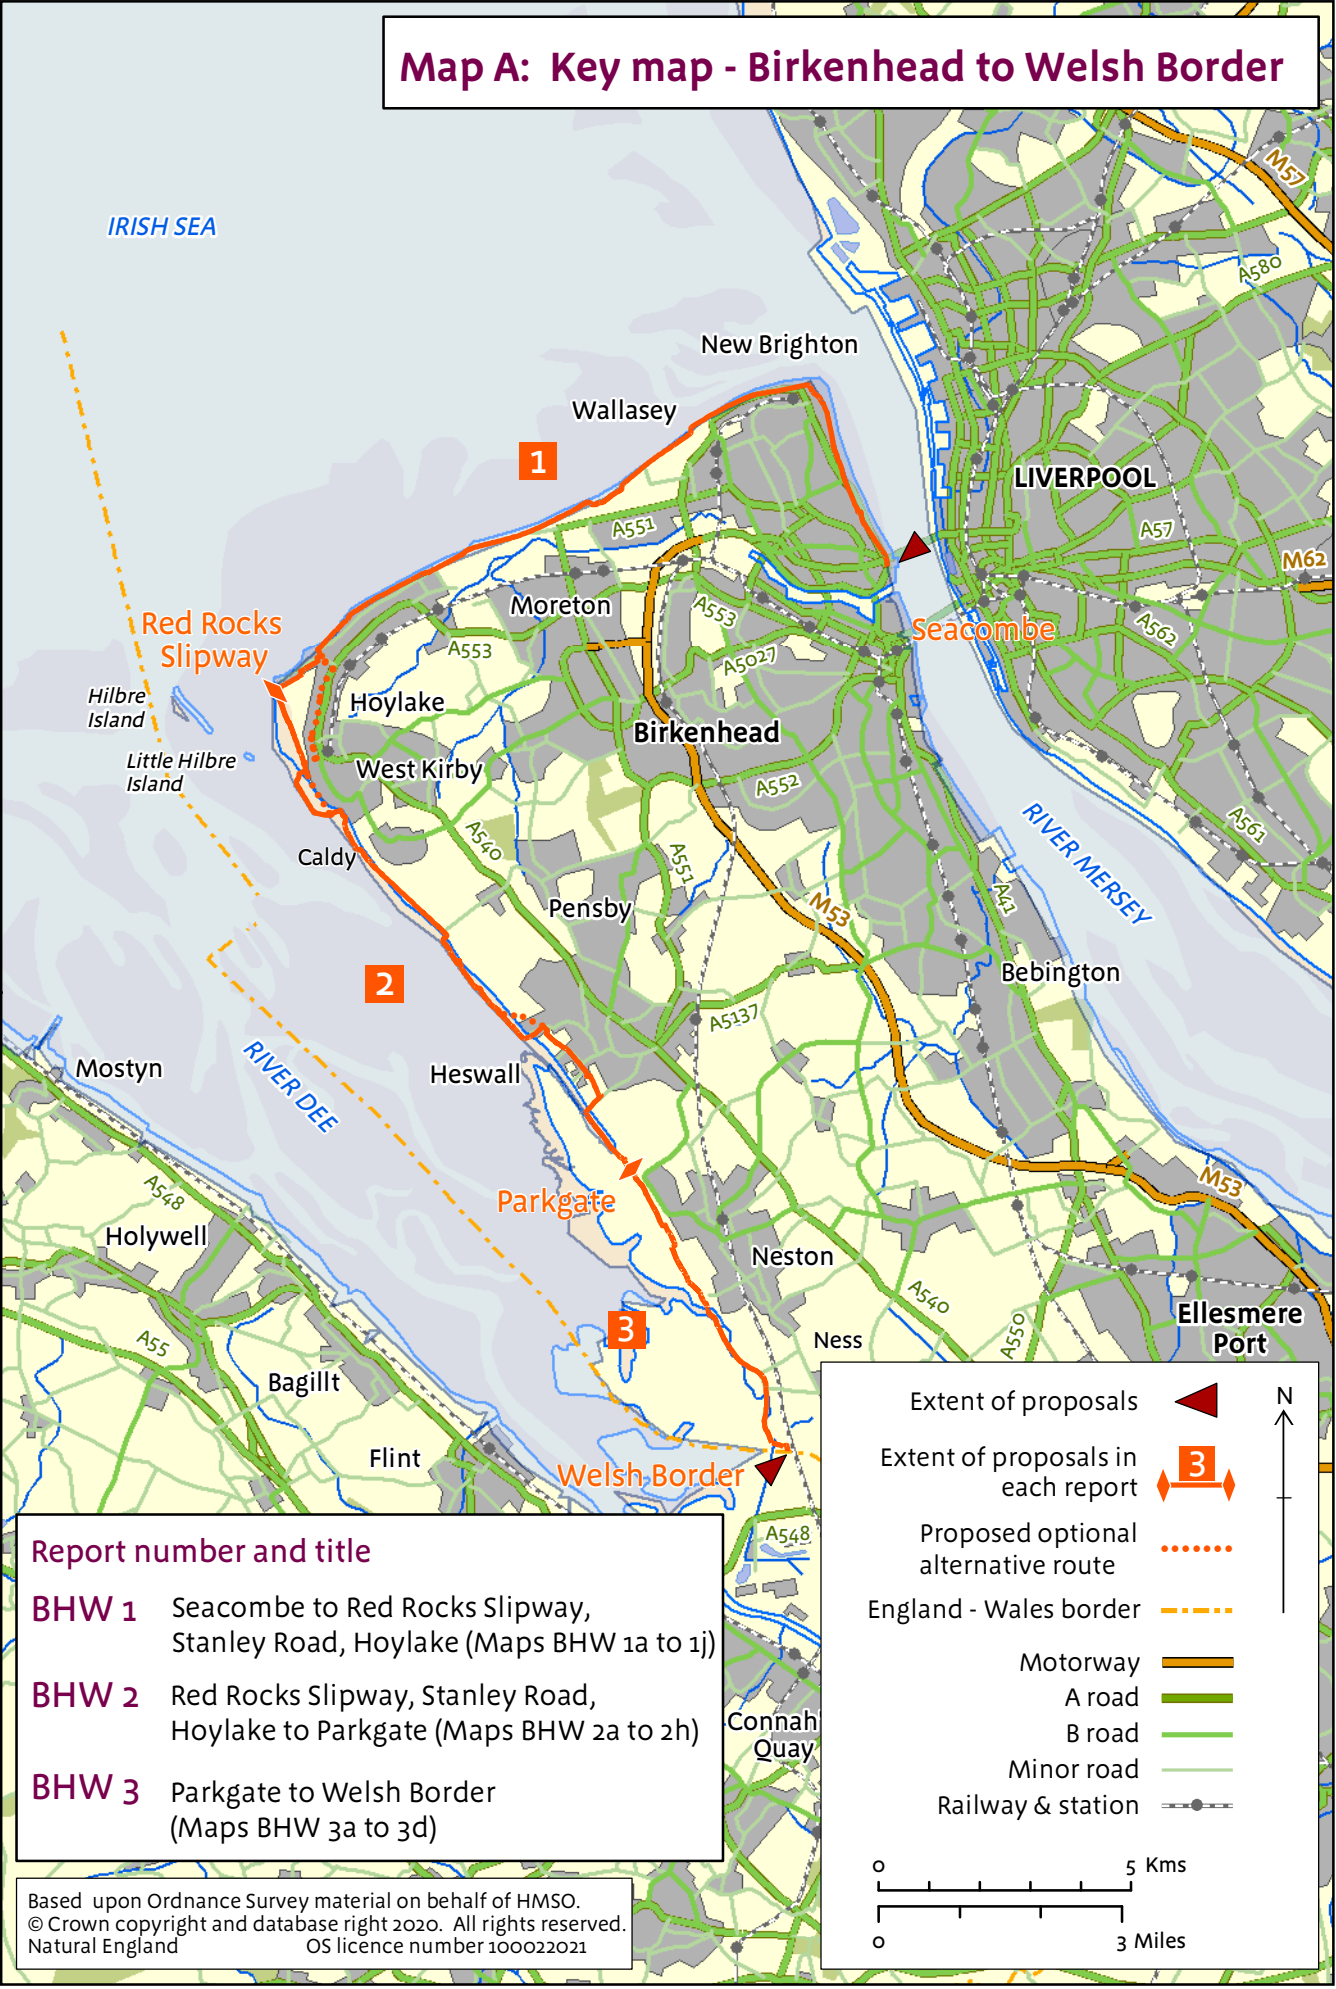

Map A: Key map - Birkenhead to Welsh Border

Report number and title	
BHW 1	Seacombe to Red Rocks Slipway, Stanley Road, Hoylake (Maps BHW 1a to 1j)
BHW 2	Red Rocks Slipway, Stanley Road, Hoylake to Parkgate (Maps BHW 2a to 2h)
BHW 3	Parkgate to Welsh Border (Maps BHW 3a to 3d)

Based upon Ordnance Survey material on behalf of HMSO.
 © Crown copyright and database right 2020. All rights reserved.
 Natural England OS licence number 100022021

Extent of proposals		N
Extent of proposals in each report		
Proposed optional alternative route		
England - Wales border		
Motorway		
A road		
B road		
Minor road		
Railway & station		

0 5 Kms
 0 3 Miles