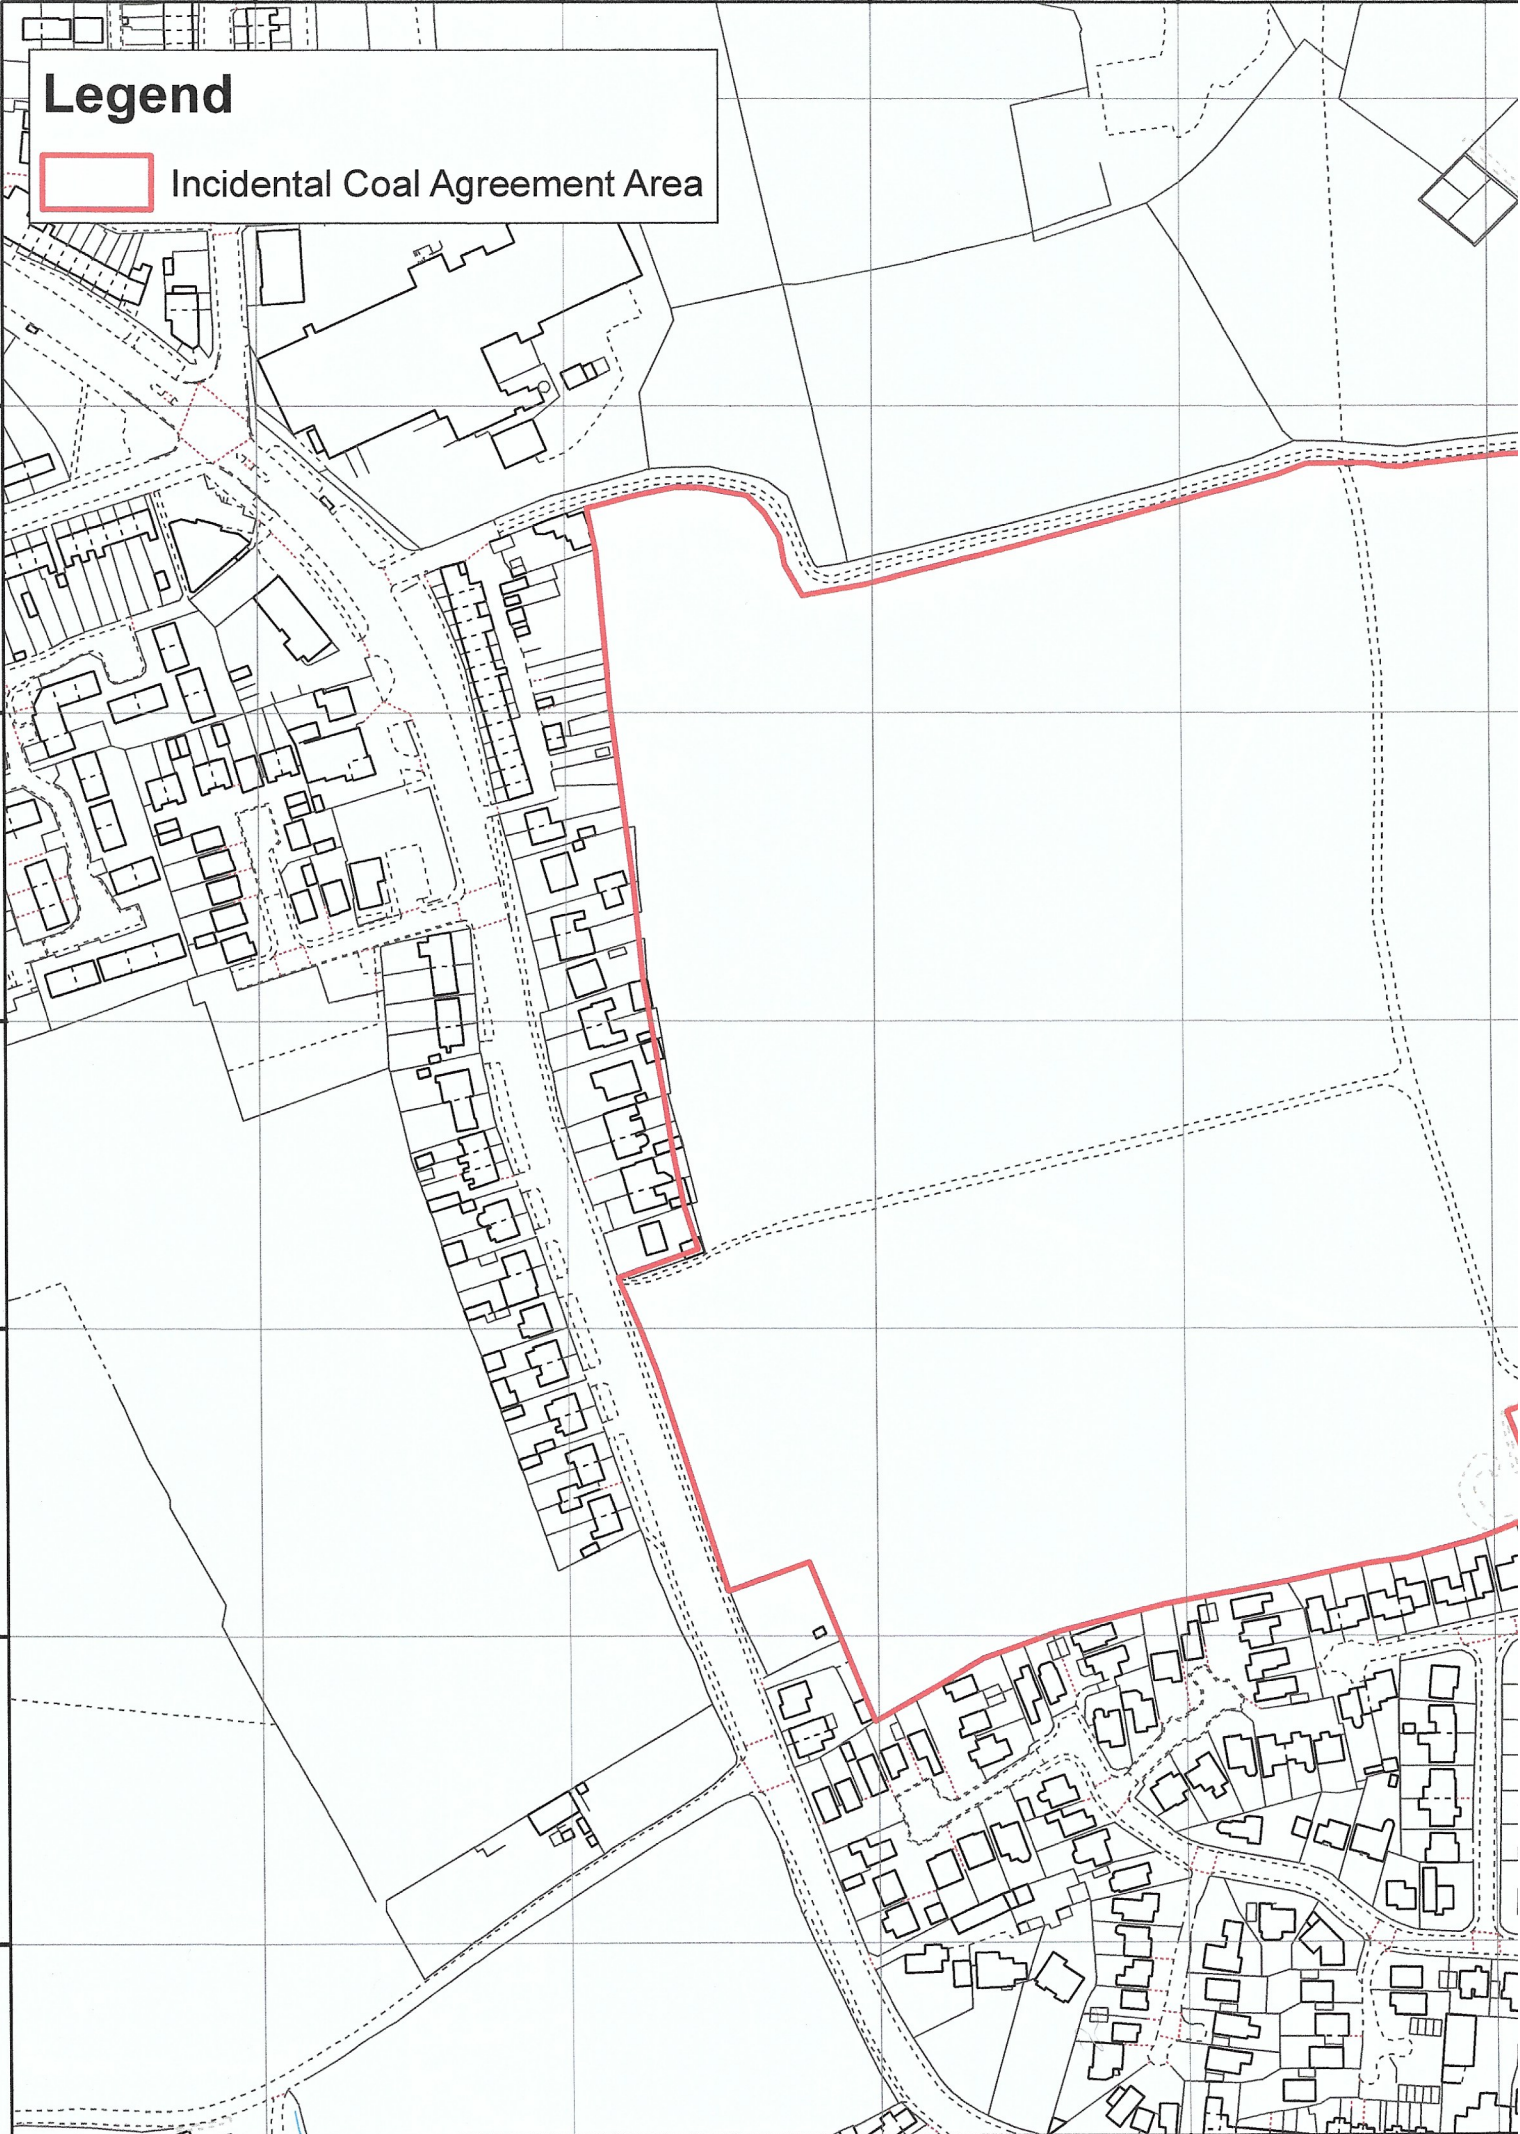

425500

425400

425300

425200

Legend

 Incidental Coal Agreement Area

429700

429800

429900

430000

430100

430200

430300

430400

The Coal Authority

© Crown copyright and database rights 2019 OS licence number 100020315. You are granted a non-exclusive, royalty free, revocable licence solely to view the Licensed Data for non-commercial purposes for the period during which the Coal Authority makes it available. You are not permitted to copy, sub-licence, distribute, sell or otherwise make available the Licensed Data to third parties in any form. Third party rights to enforce the terms of this licence shall be reserved by OS.