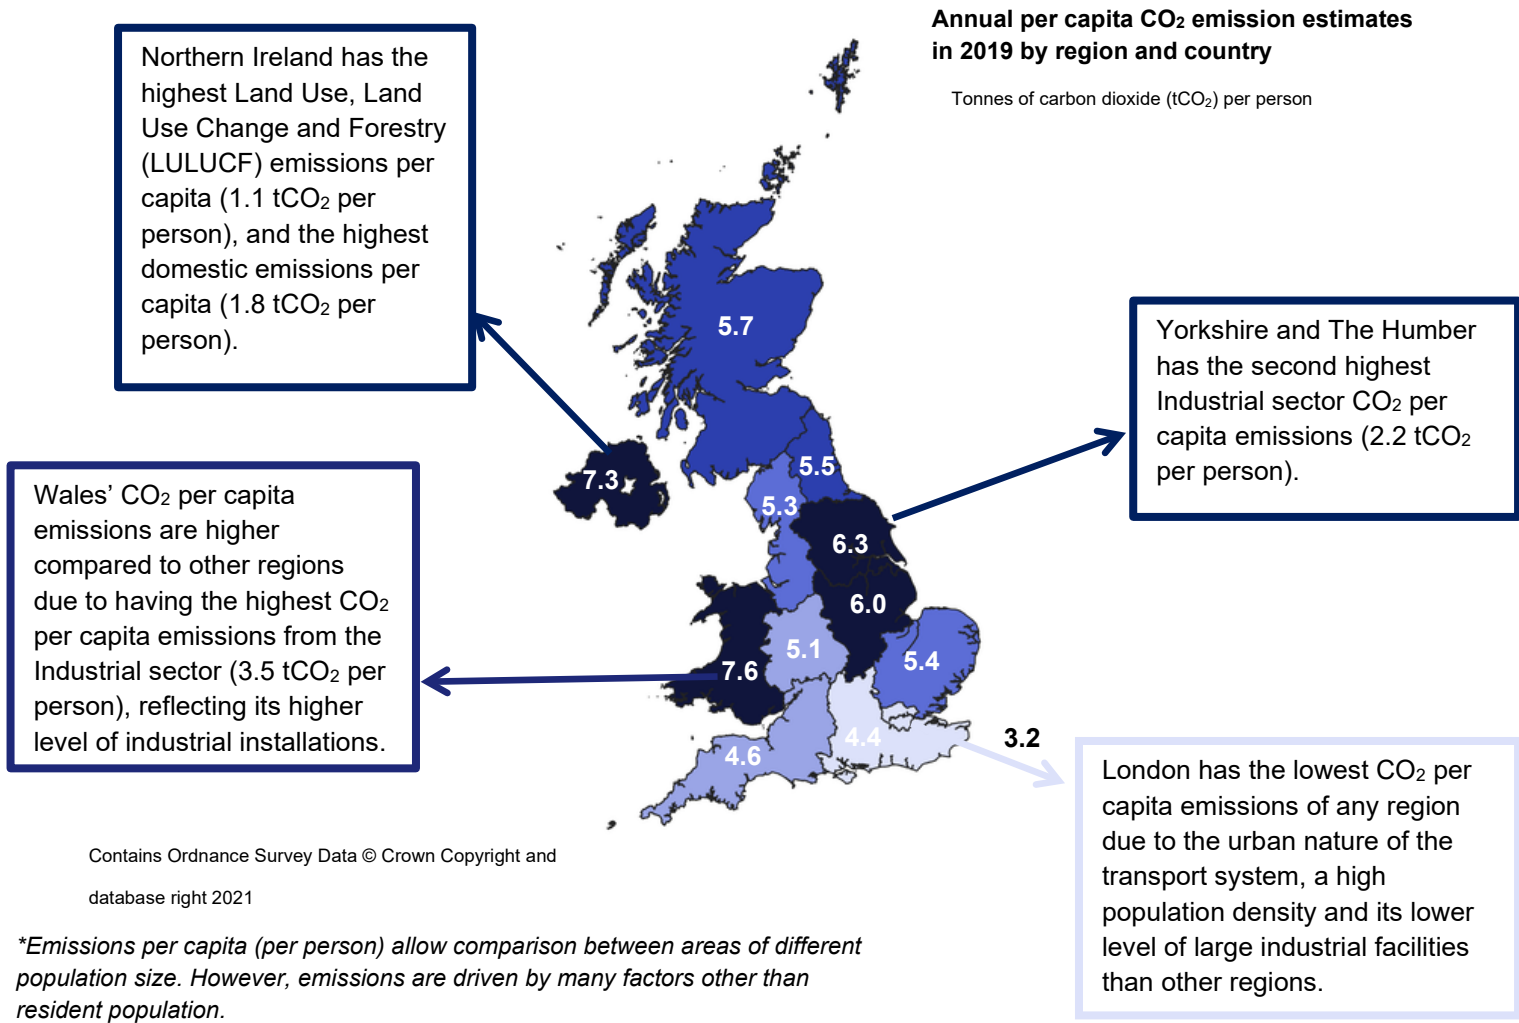

## London had the smallest and Wales had the largest CO<sub>2</sub> per capita emissions in 2019\*

## The North East experienced the largest percentage reduction in CO<sub>2</sub> emissions from 2005 to 2019, in part due to industrial closures

Index: 2005 = 100