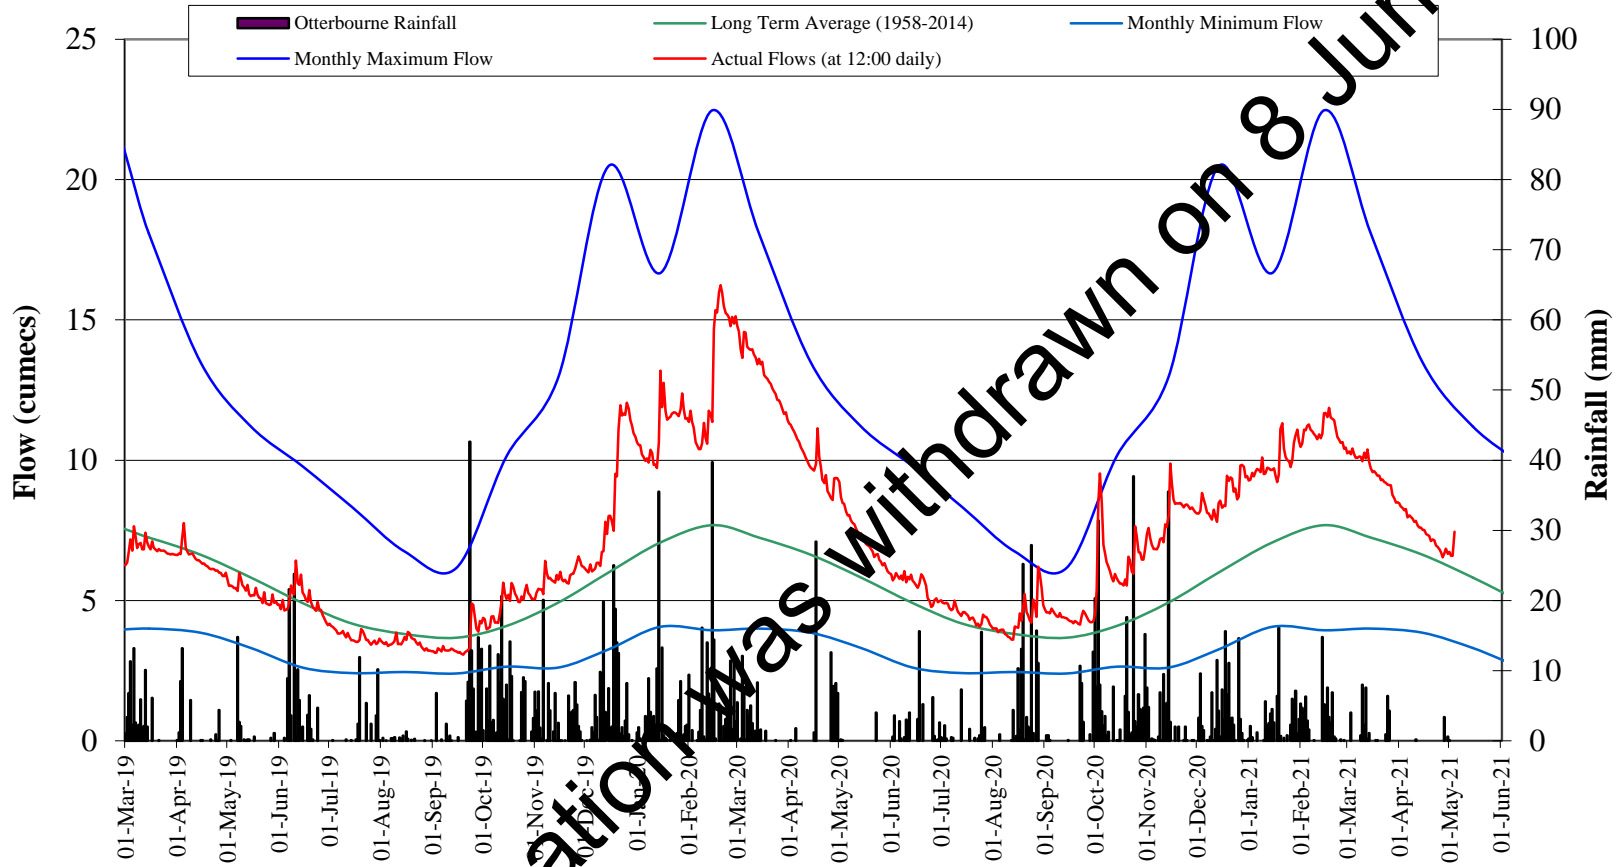

### River Flows in the River Itchen at Allbrook & Highbridge

This publication was withdrawn on 8 June 2021