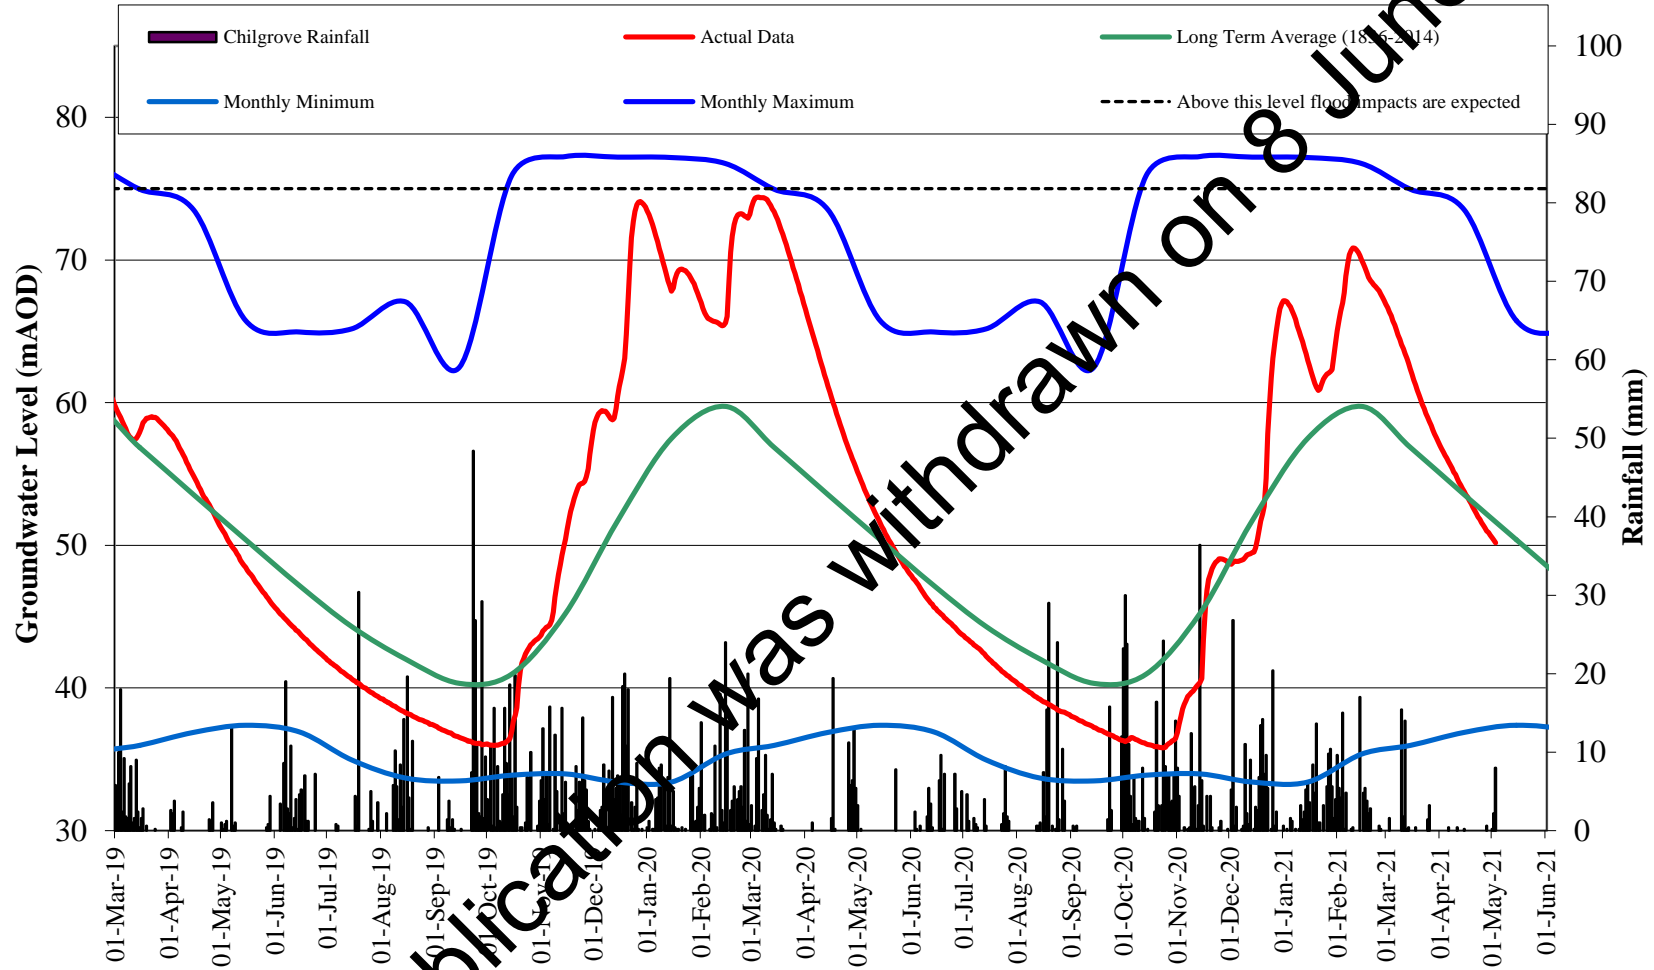

### Groundwater Levels at Chilgrove, West Sussex

This publication was withdrawn on 8 June 2021