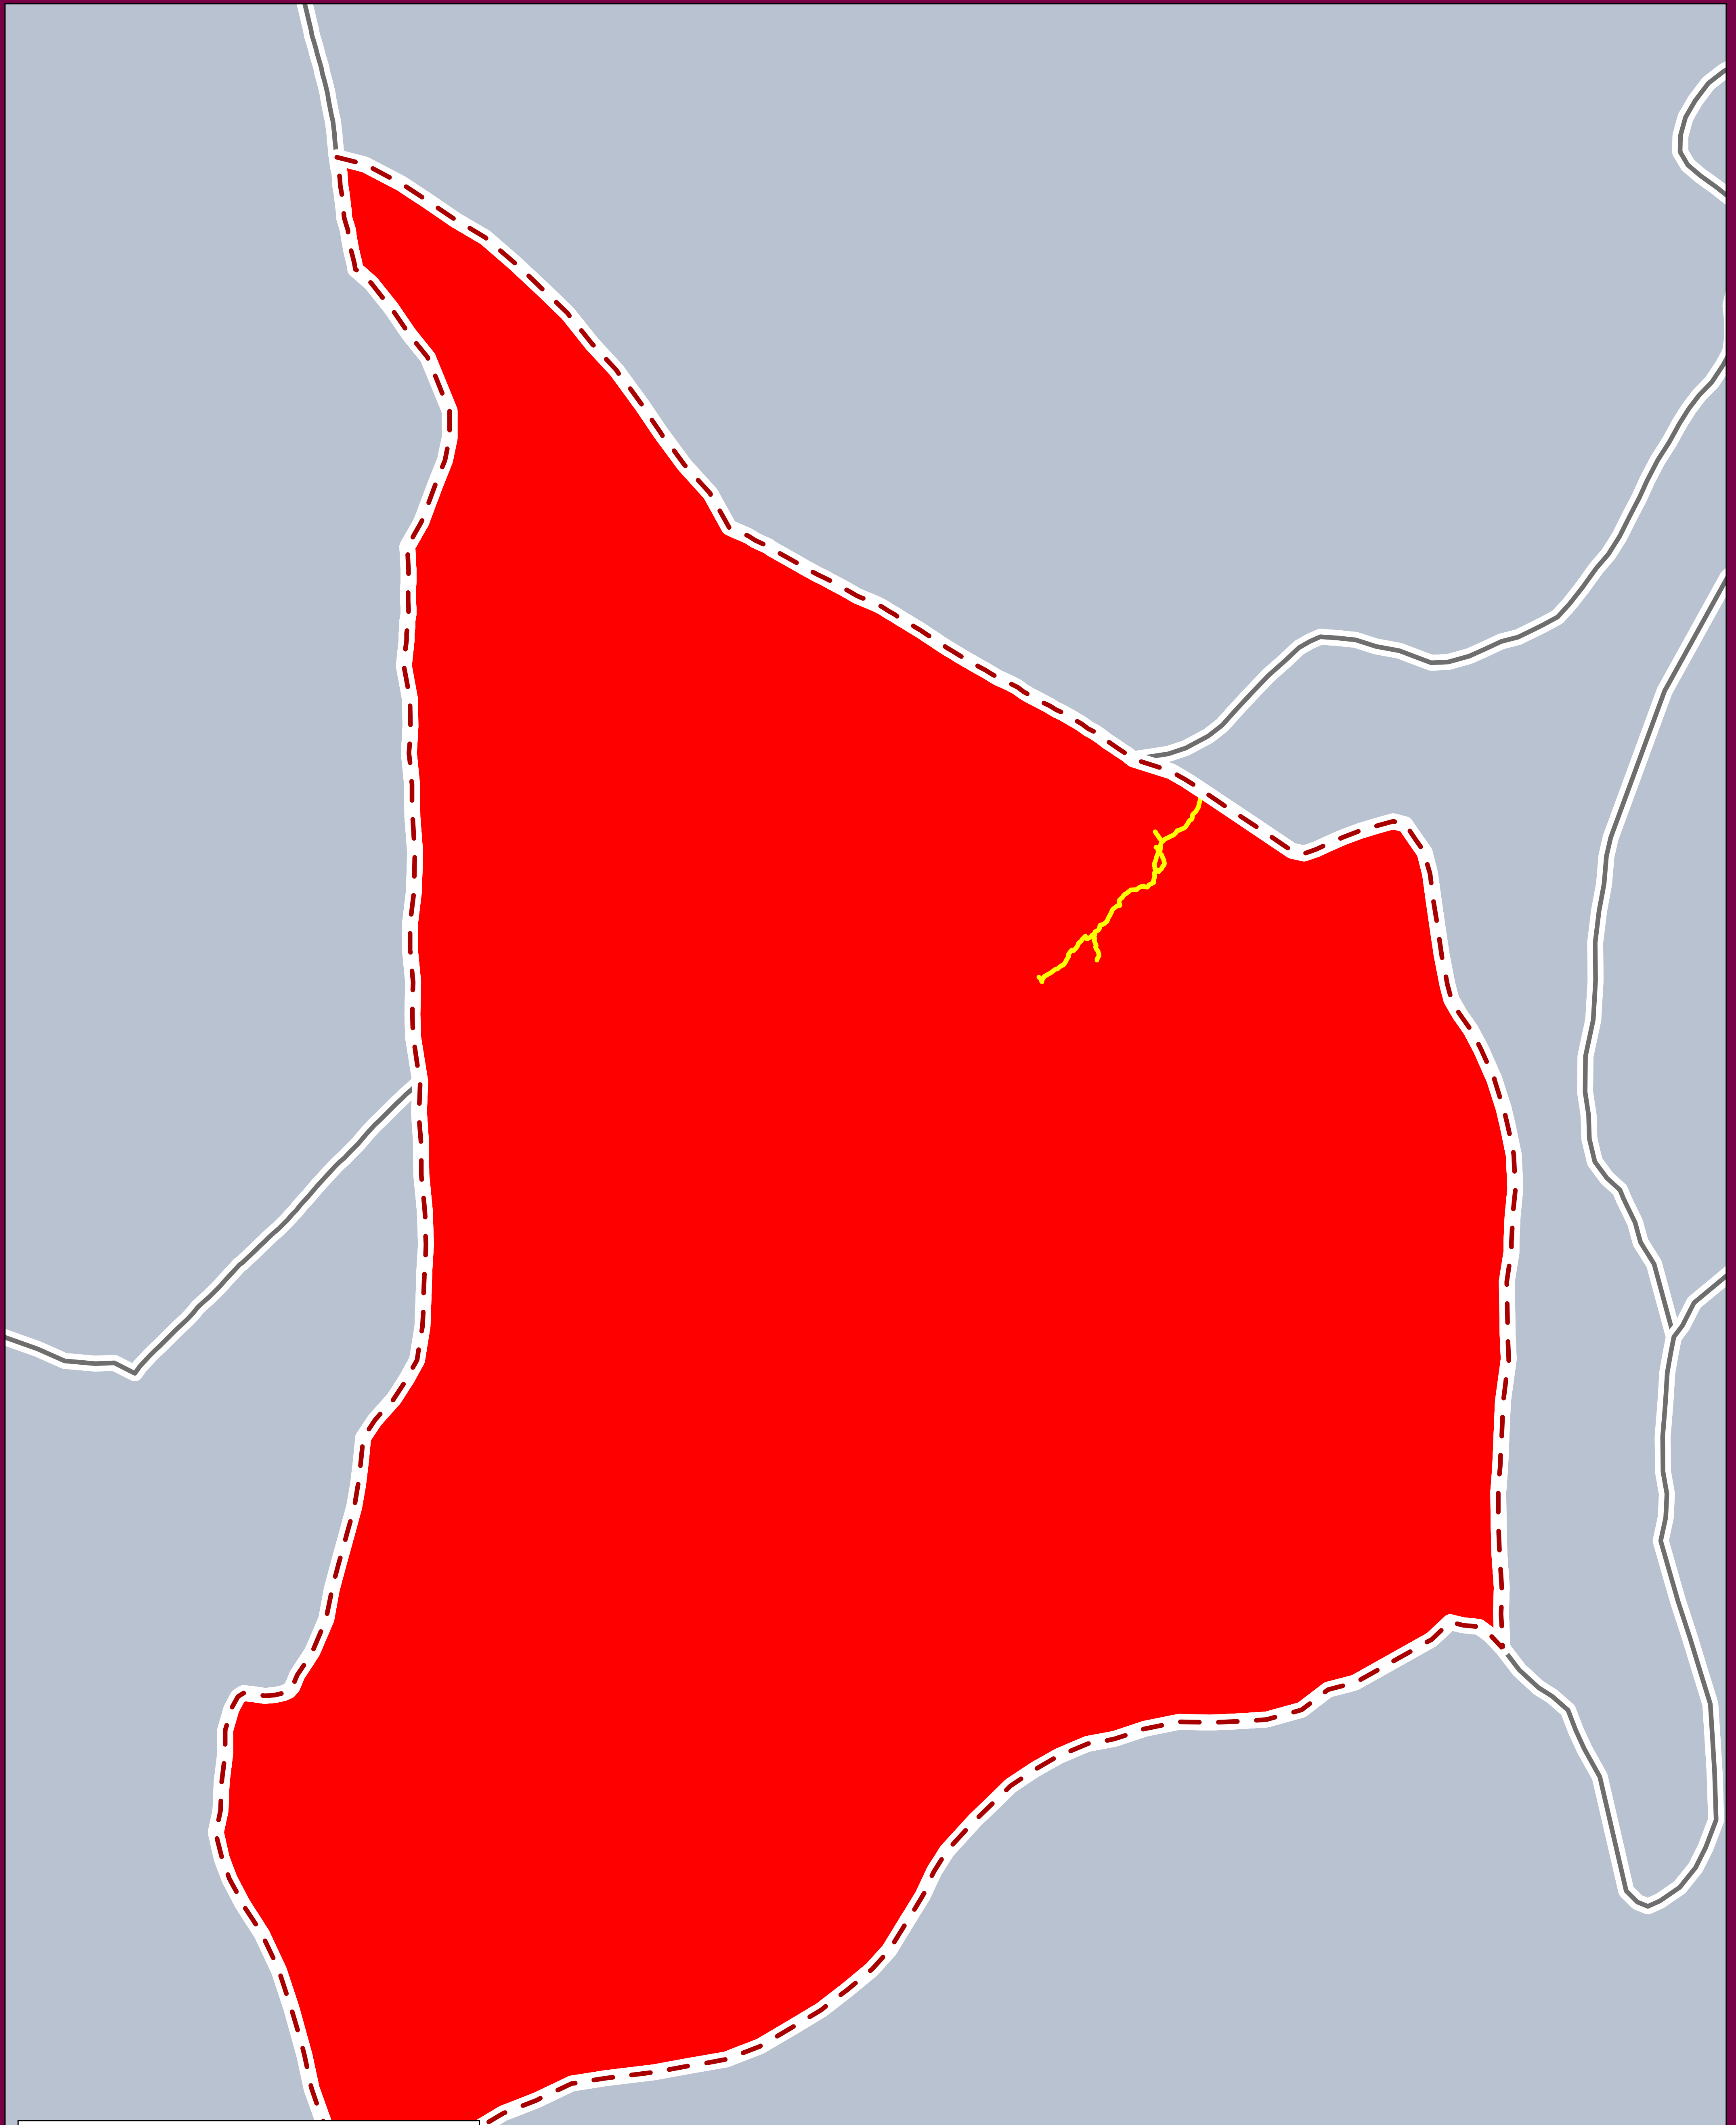

Countryside Stewardship Mid Tier Targeting Priorities Cannock Chase and Cank Wood NCA (67)

Please refer to the CS Statement of Priorities.
Further information on the options that address
the scheme priorities can be found at:-
www.gov.uk/countryside-stewardship-grants

Priority
High
Medium
Low

2 Km

Contains, or is derived from, information supplied by Ordnance Survey.
© Crown copyright and database rights 2015. Ordnance Survey 100022021.
Produced 13th August 2015. Version 1.1