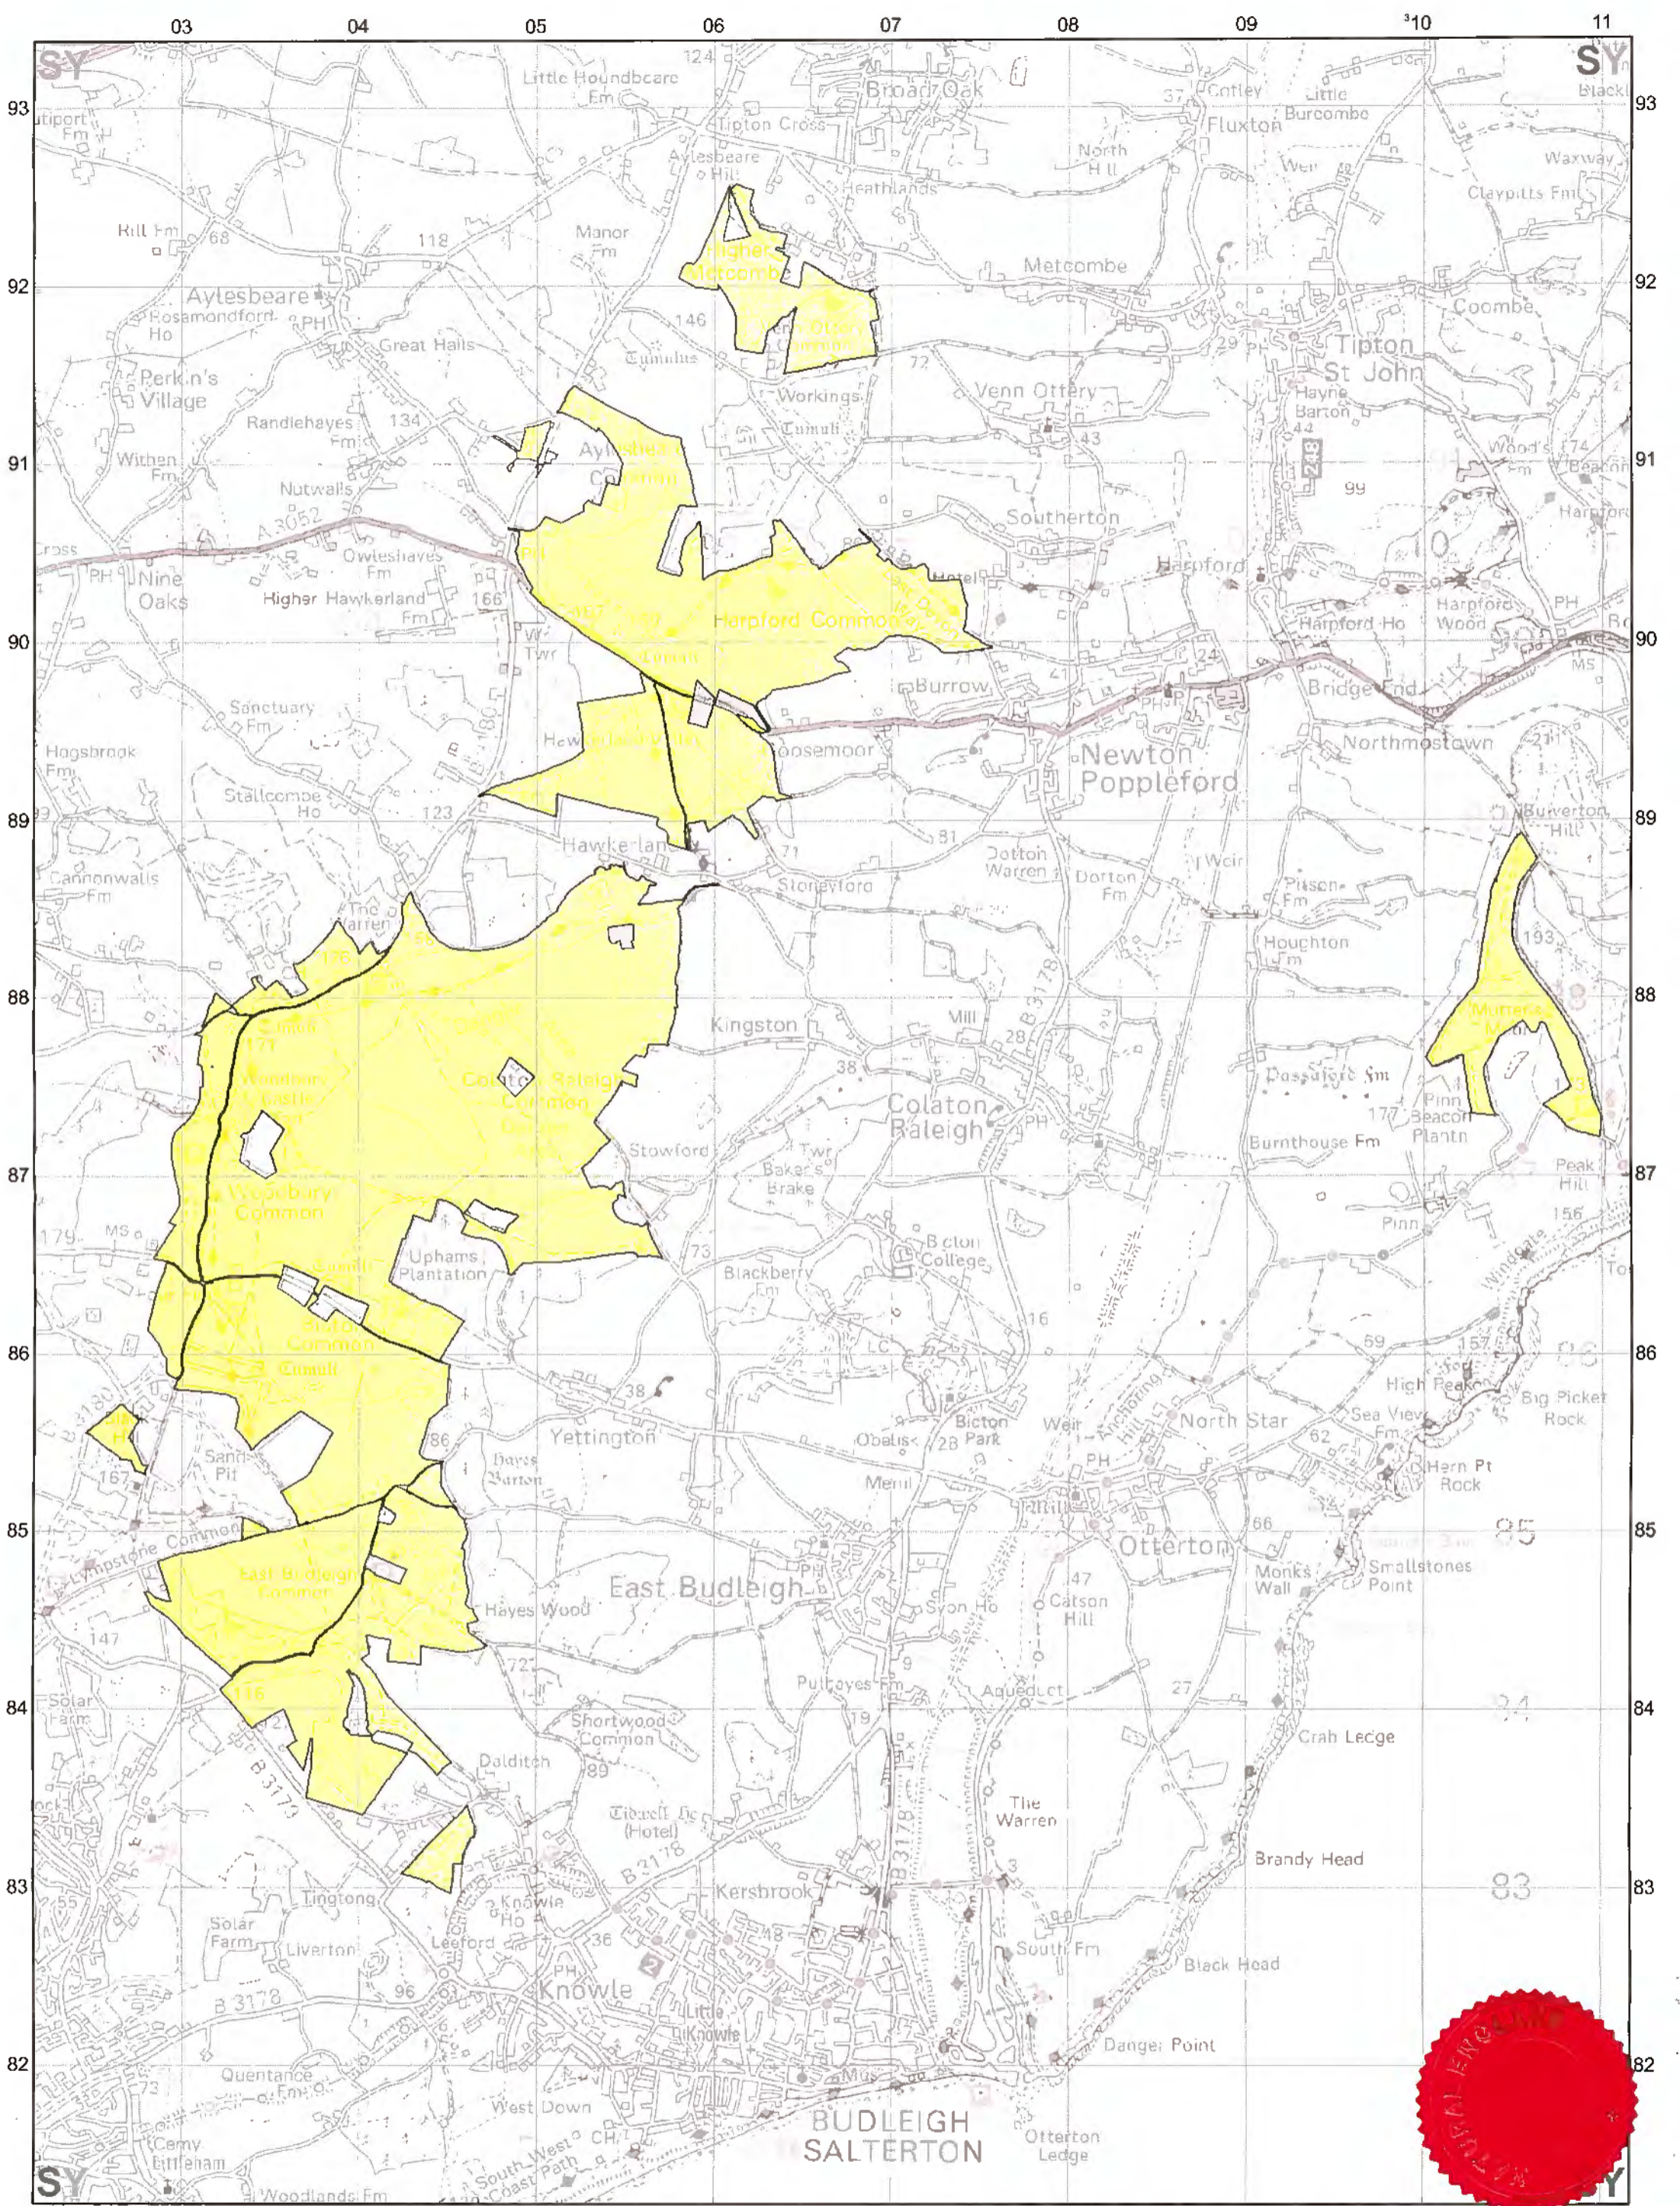

NATIONAL PARKS AND ACCESS TO THE COUNTRYSIDE ACT 1949

WILDLIFE AND COUNTRYSIDE ACT 1981

**PEBBLEBED HEATHS NATIONAL NATURE RESERVE
NO.01 DECLARATION 2020**

The land having a total area of 1158.90 hectares or thereabouts, situated in the Parishes of East Budleigh, Exmouth, Lymstone, Bicton, Woodbury, Colaton Raleigh, Newton Poppleford and Harpford, Aylesbeare, Ottery St. Mary, Sidmouth and Otterton and the County of Devon and shown shaded yellow on the attached map is held by Clinton Devon Estates, Devon Wildlife Trust and The Royal Society for the Protection of Birds, bodies approved by Natural England, and is being managed as a nature reserve.

Natural England is satisfied that the said land is of national importance.

In pursuance of section 35(1) of the Wildlife and Countryside Act 1981 and all other powers enabling them in that behalf, Natural England hereby declares the land referred to herein and more particularly shown on the map attached hereto, a National Nature Reserve.

this ²¹ day of January2020

National Nature Reserve
Pebbled Heaths
 Devon
 Declaration number 01, 2020

 Area to be declared
 1158.90 Hectares

**Authorised signatory for and on
 behalf of Natural England**

Theme ID: 1460453
 Grid Ref: SY044874
 Version: 20191014
 Plotted: 04/12/2019
 Scale 1:32,500 at A3
 Map 1 of 1

 Grid North

Note:
 The boundary shown is derived from large scale Ordnance Survey Mastermap,
 and may not match the background detail on this map. Definitive larger scale maps are available on request.