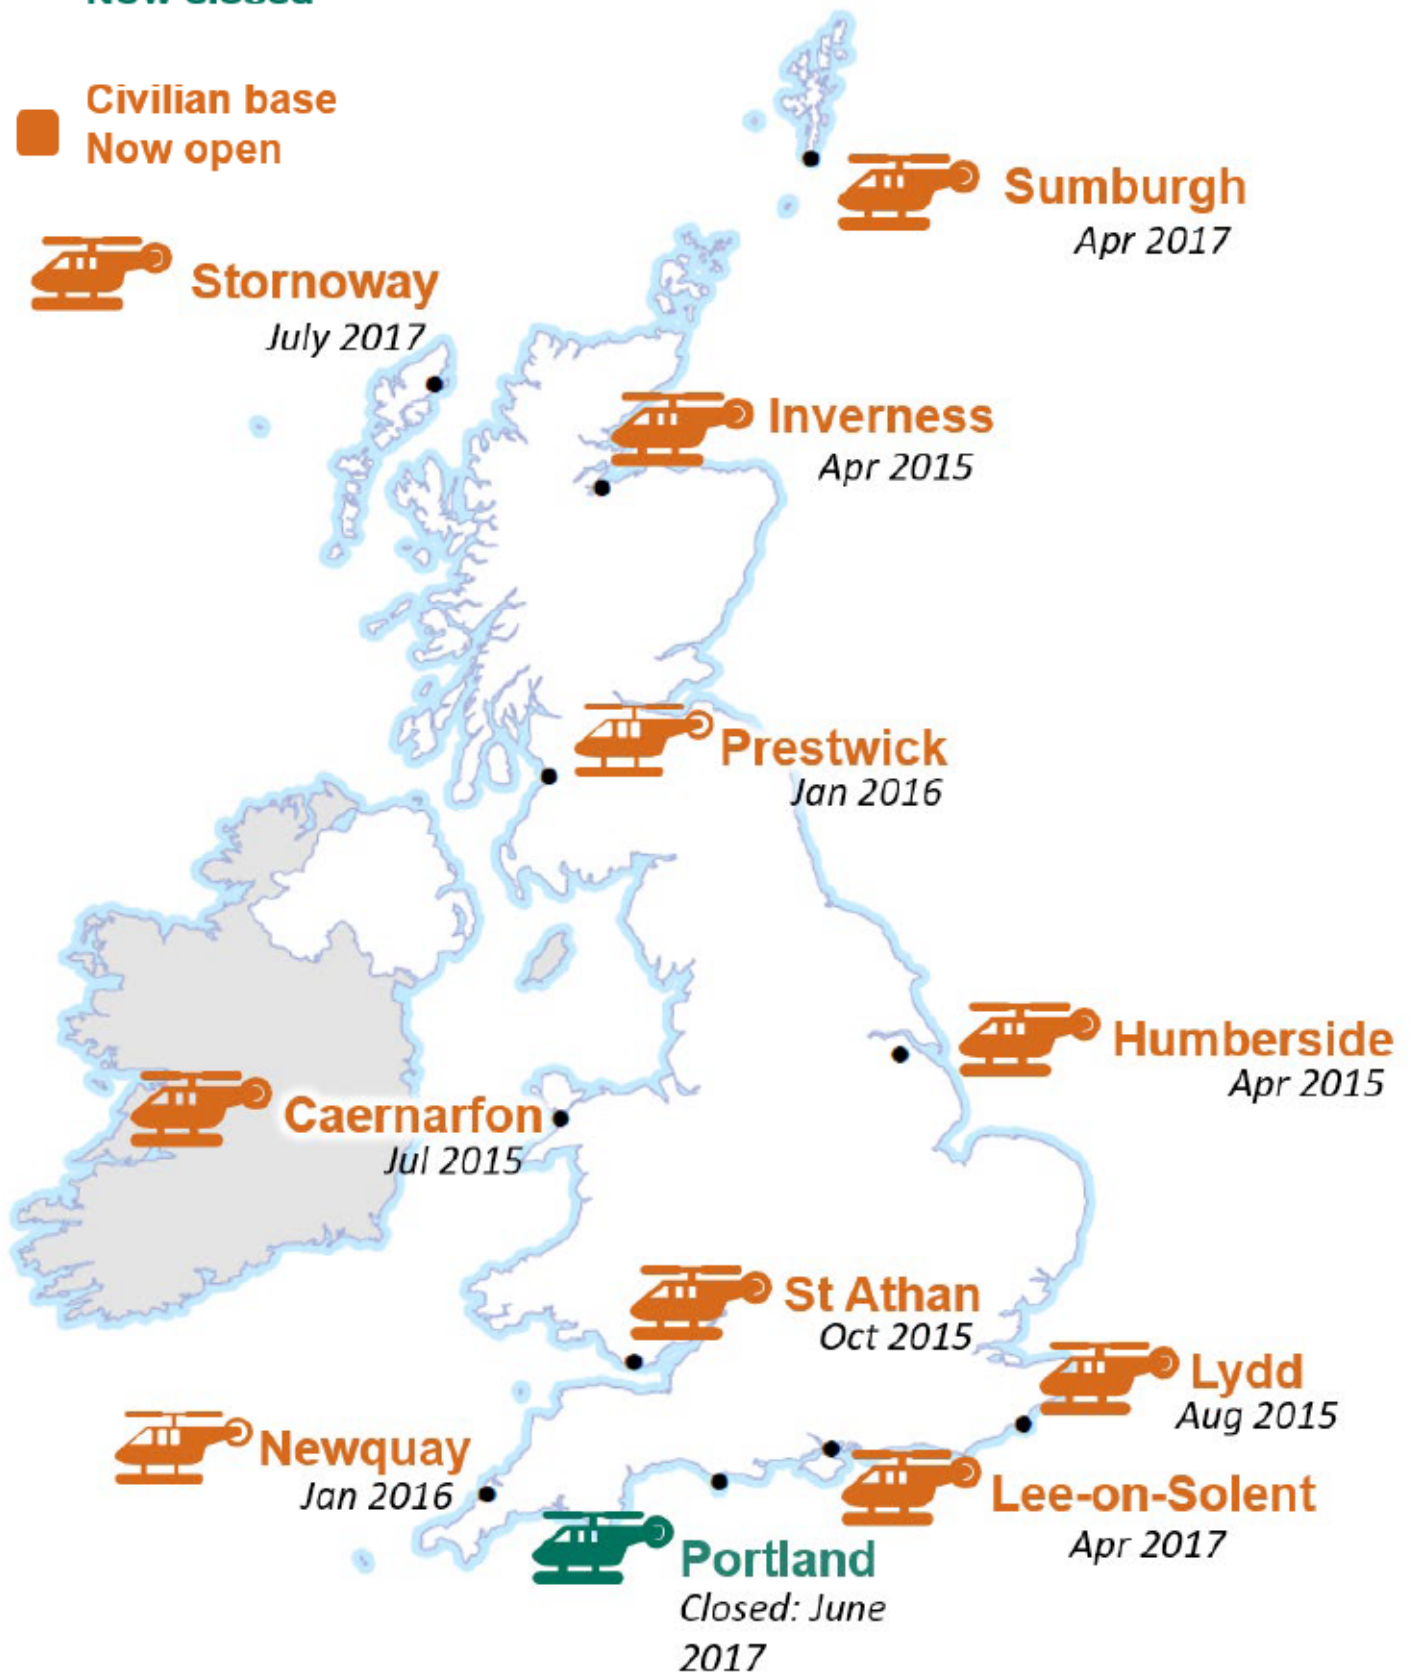

Map of tasking locations by base

Tasking location by base, April 2020 to September 2020

Source: Search and Rescue Helicopter Statistics, Department for Transport.

Map of tasking category

Tasking type by location, April 2020 to September 2020

Pre-arranged transfer: 135 taskings

Rescue/ recovery: 641 taskings

Search: 199 taskings

Support: 347 taskings

 UK National Parks

Ben Nevis area

Loch Lomond and the Trossachs

Lake District

Snowdonia

Source: Search and Rescue Helicopter Statistics, Department for Transport.

Map of civilian search and rescue helicopter bases

 Civilian base
Now closed

 Civilian base
Now open

Source: Search and Rescue Helicopter Statistics, Department for Transport.