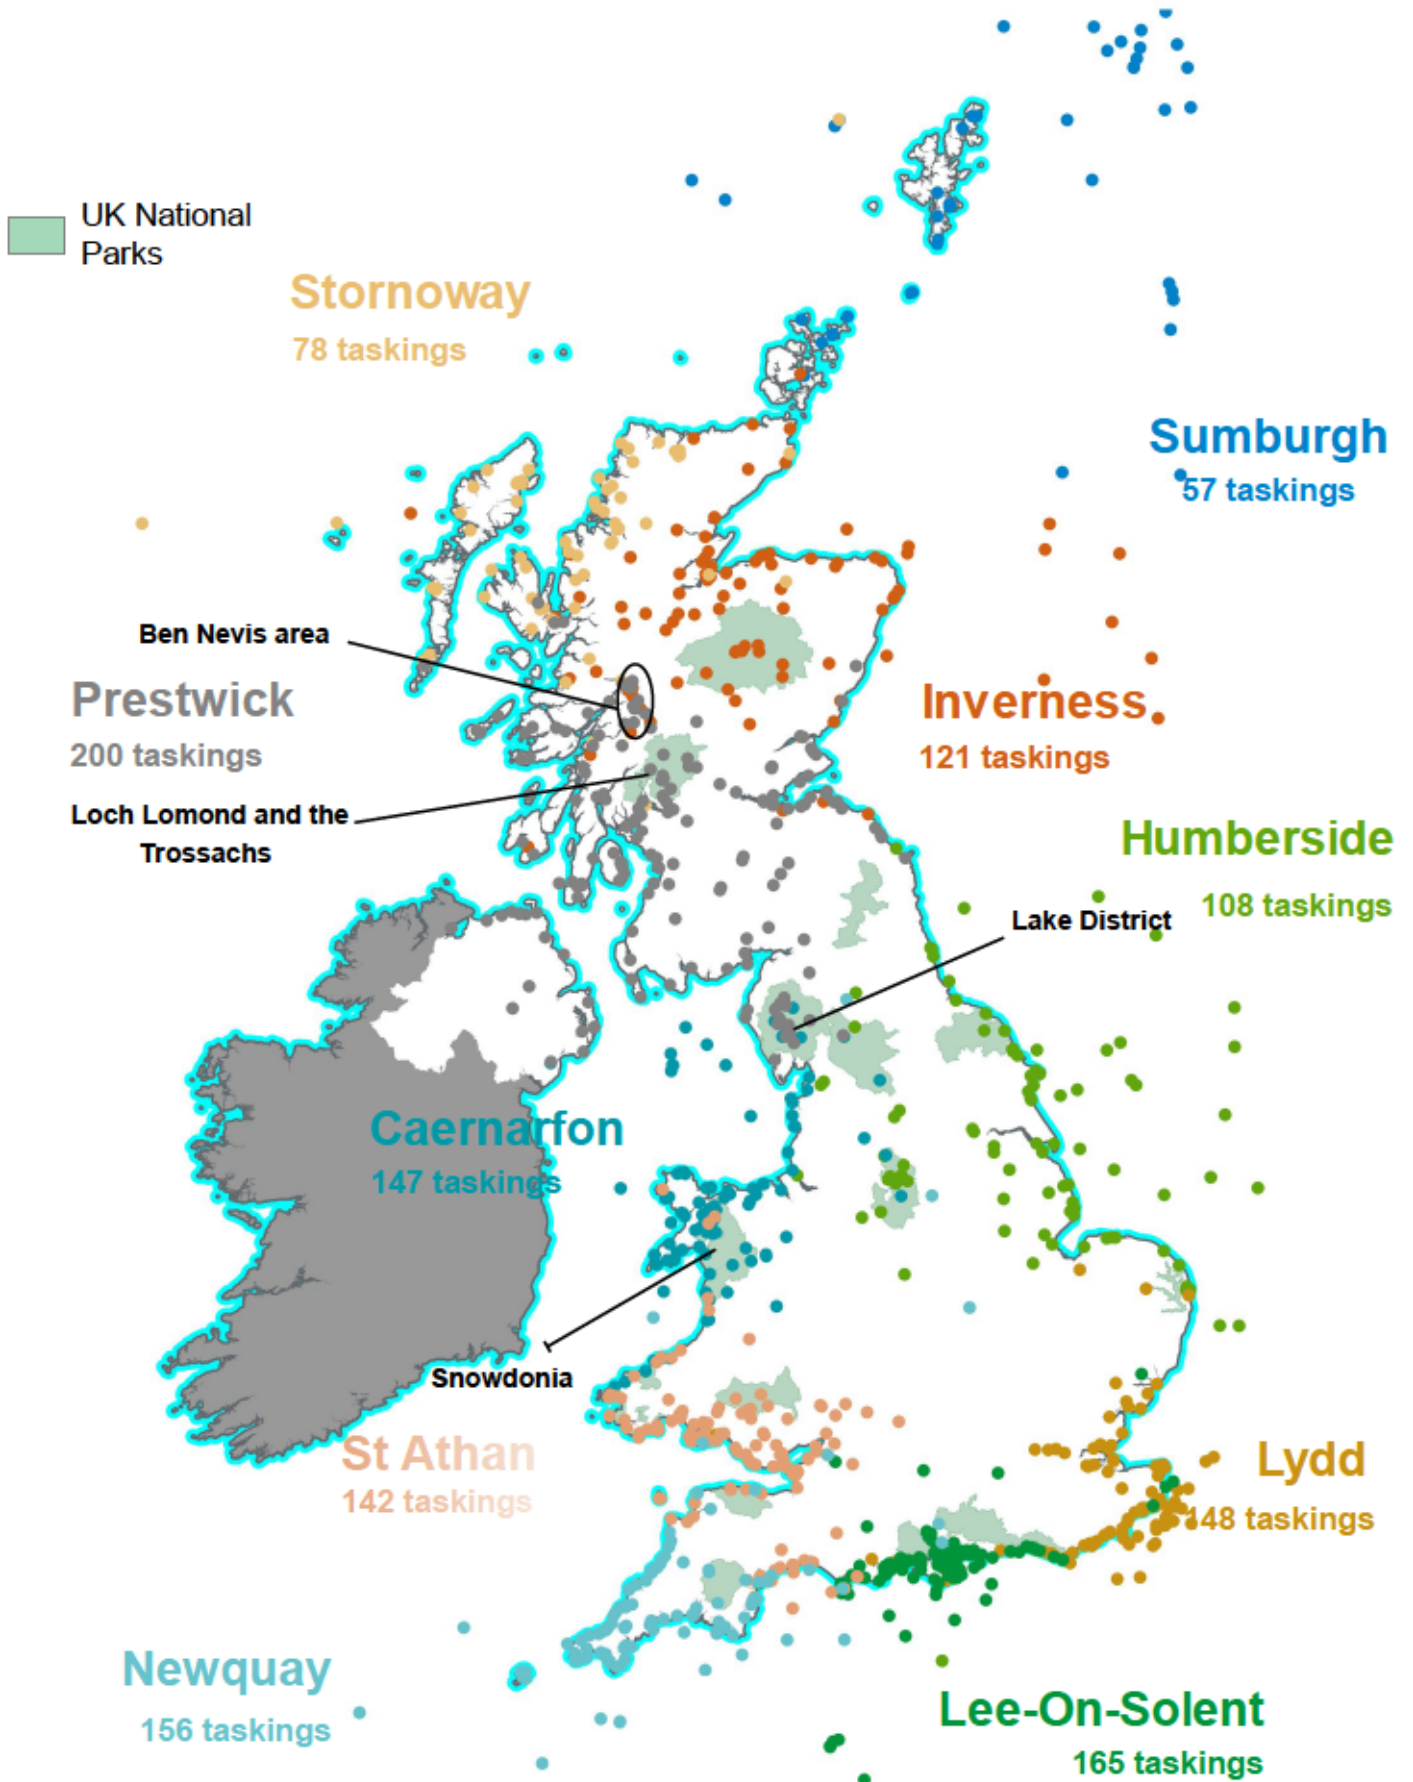

Map of tasking locations by base

Tasking location by base, April 2020 to September 2020

Source: Search and Rescue Helicopter Statistics, Department for Transport.

Map of tasking category

Tasking type by location, April 2020 to September 2020

Pre-arranged transfer: 135 taskings

Rescue/ recovery: 641 taskings

Search: 199 taskings

Support: 347 taskings

 UK National Parks

Ben Nevis area

Loch Lomond and the Trossachs

Lake District

Snowdonia

Source: Search and Rescue Helicopter Statistics, Department for Transport.

Map of civilian search and rescue helicopter bases

 Civilian base
Now closed

 Civilian base
Now open

Source: Search and Rescue Helicopter Statistics, Department for Transport.