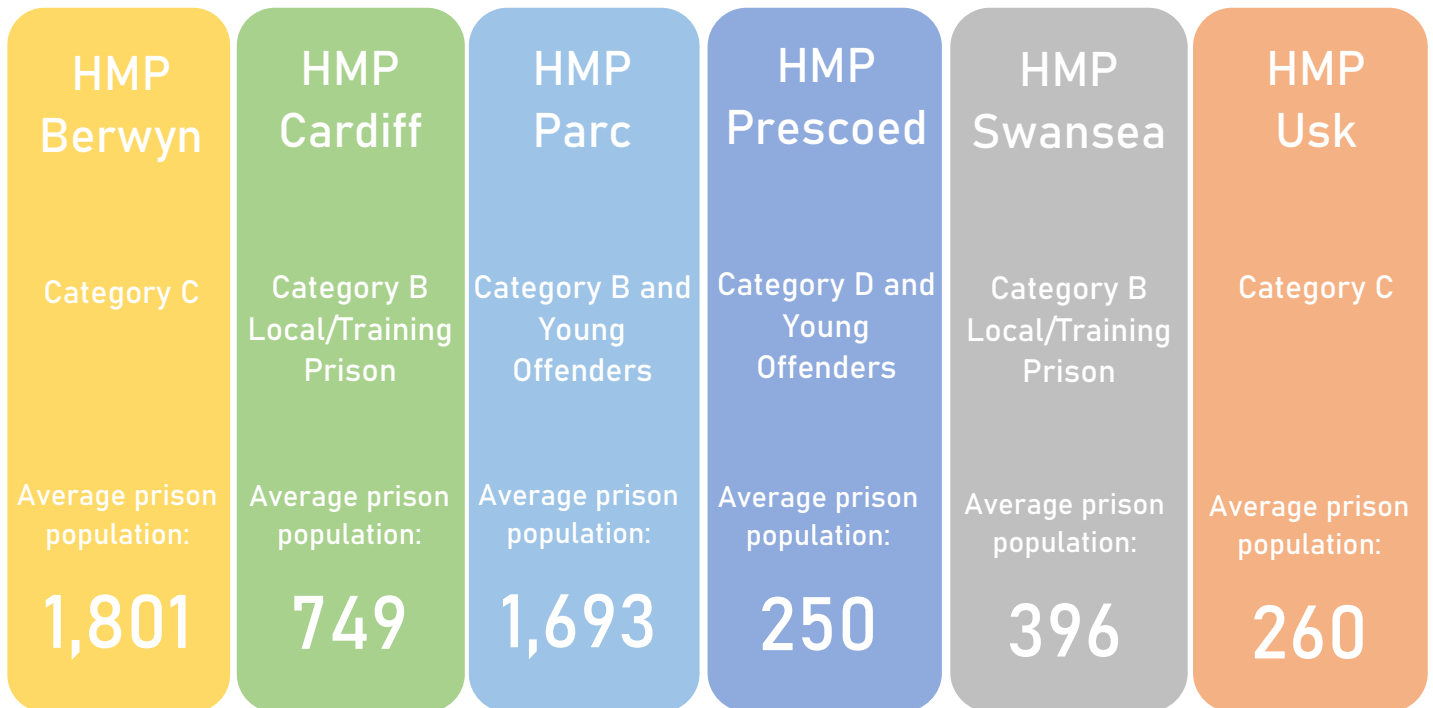

Female (F)

Young Offender Institution (YOI)

Immigration Removal Centre (IRC)

Foreign National Prison (FNP)

List of Approved Premises

1. Ty Newydd
2. Plas y Wern
3. Quay House
4. Mandeville House

Male Prison Estate in Wales:

“As there are **no female prisons in Wales** Welsh female prisoners were being held in eleven of the twelve women’s prisons in England in 2019.

67% of Welsh women were being held at HMP Eastwood Park and HMP Styal” (December 2019)