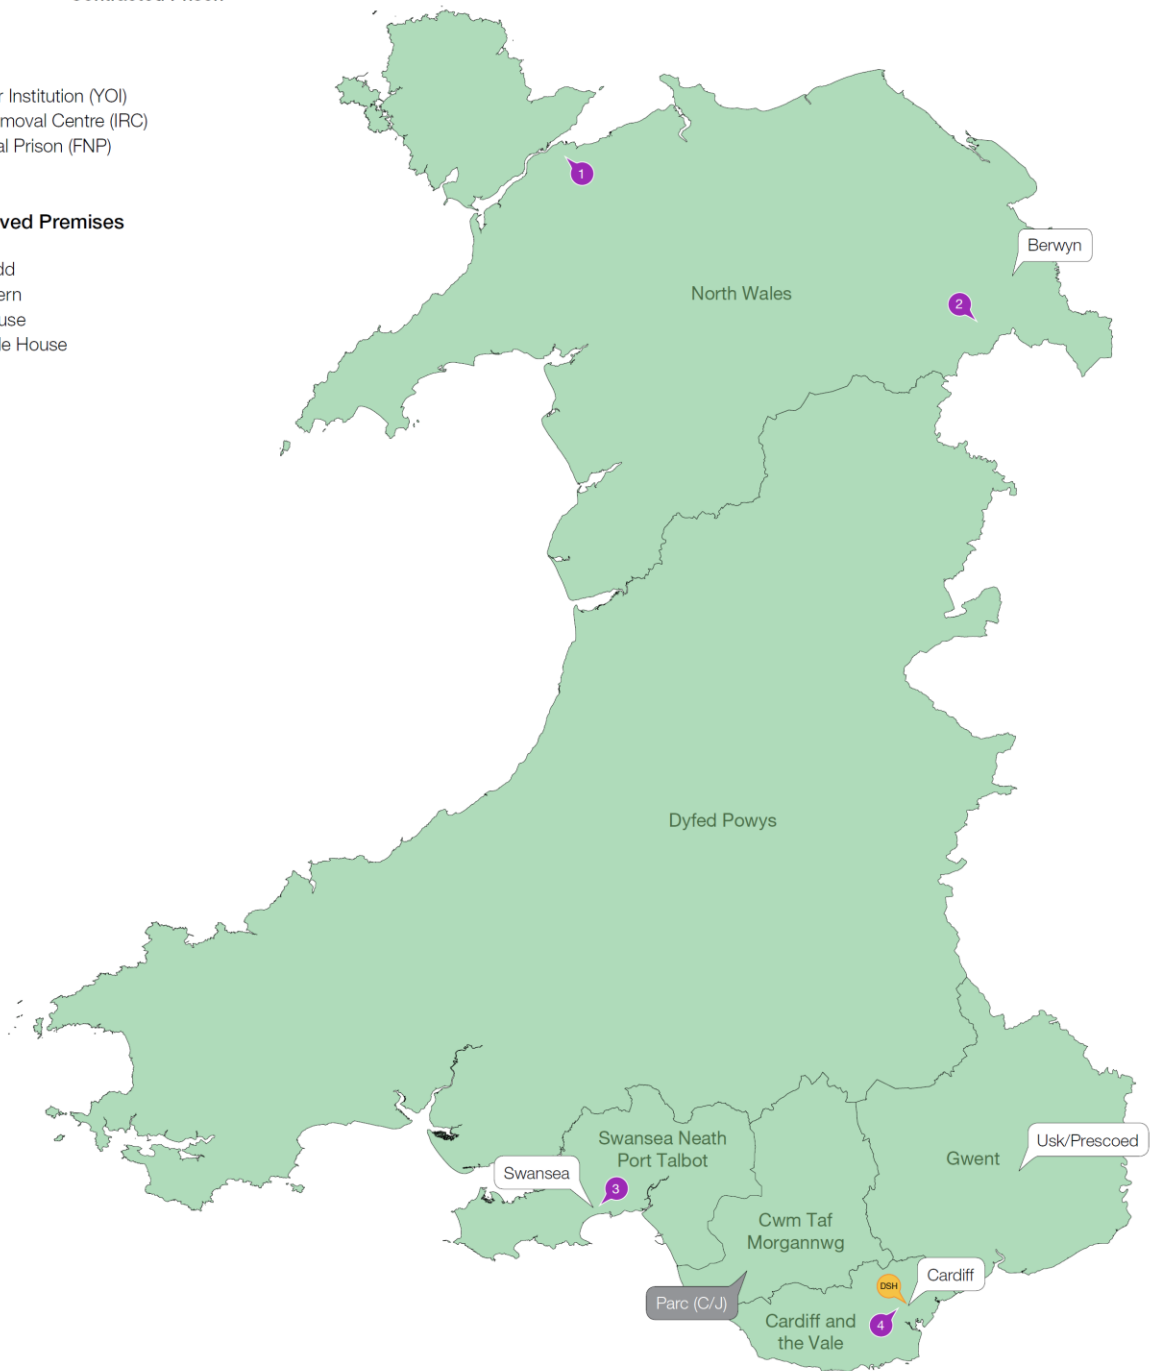

Female (F)

Young Offender Institution (YOI)

Immigration Removal Centre (IRC)

Foreign National Prison (FNP)

List of Approved Premises

1. Ty Newydd
2. Plas y Wern
3. Quay House
4. Mandeville House

Male Prison Estate in Wales:

“As there are **no female prisons in Wales** Welsh female prisoners were being held in eleven of the twelve women’s prisons in England in 2019.

67% of Welsh women were being held at HMP Eastwood Park and HMP Styal” (December 2019)