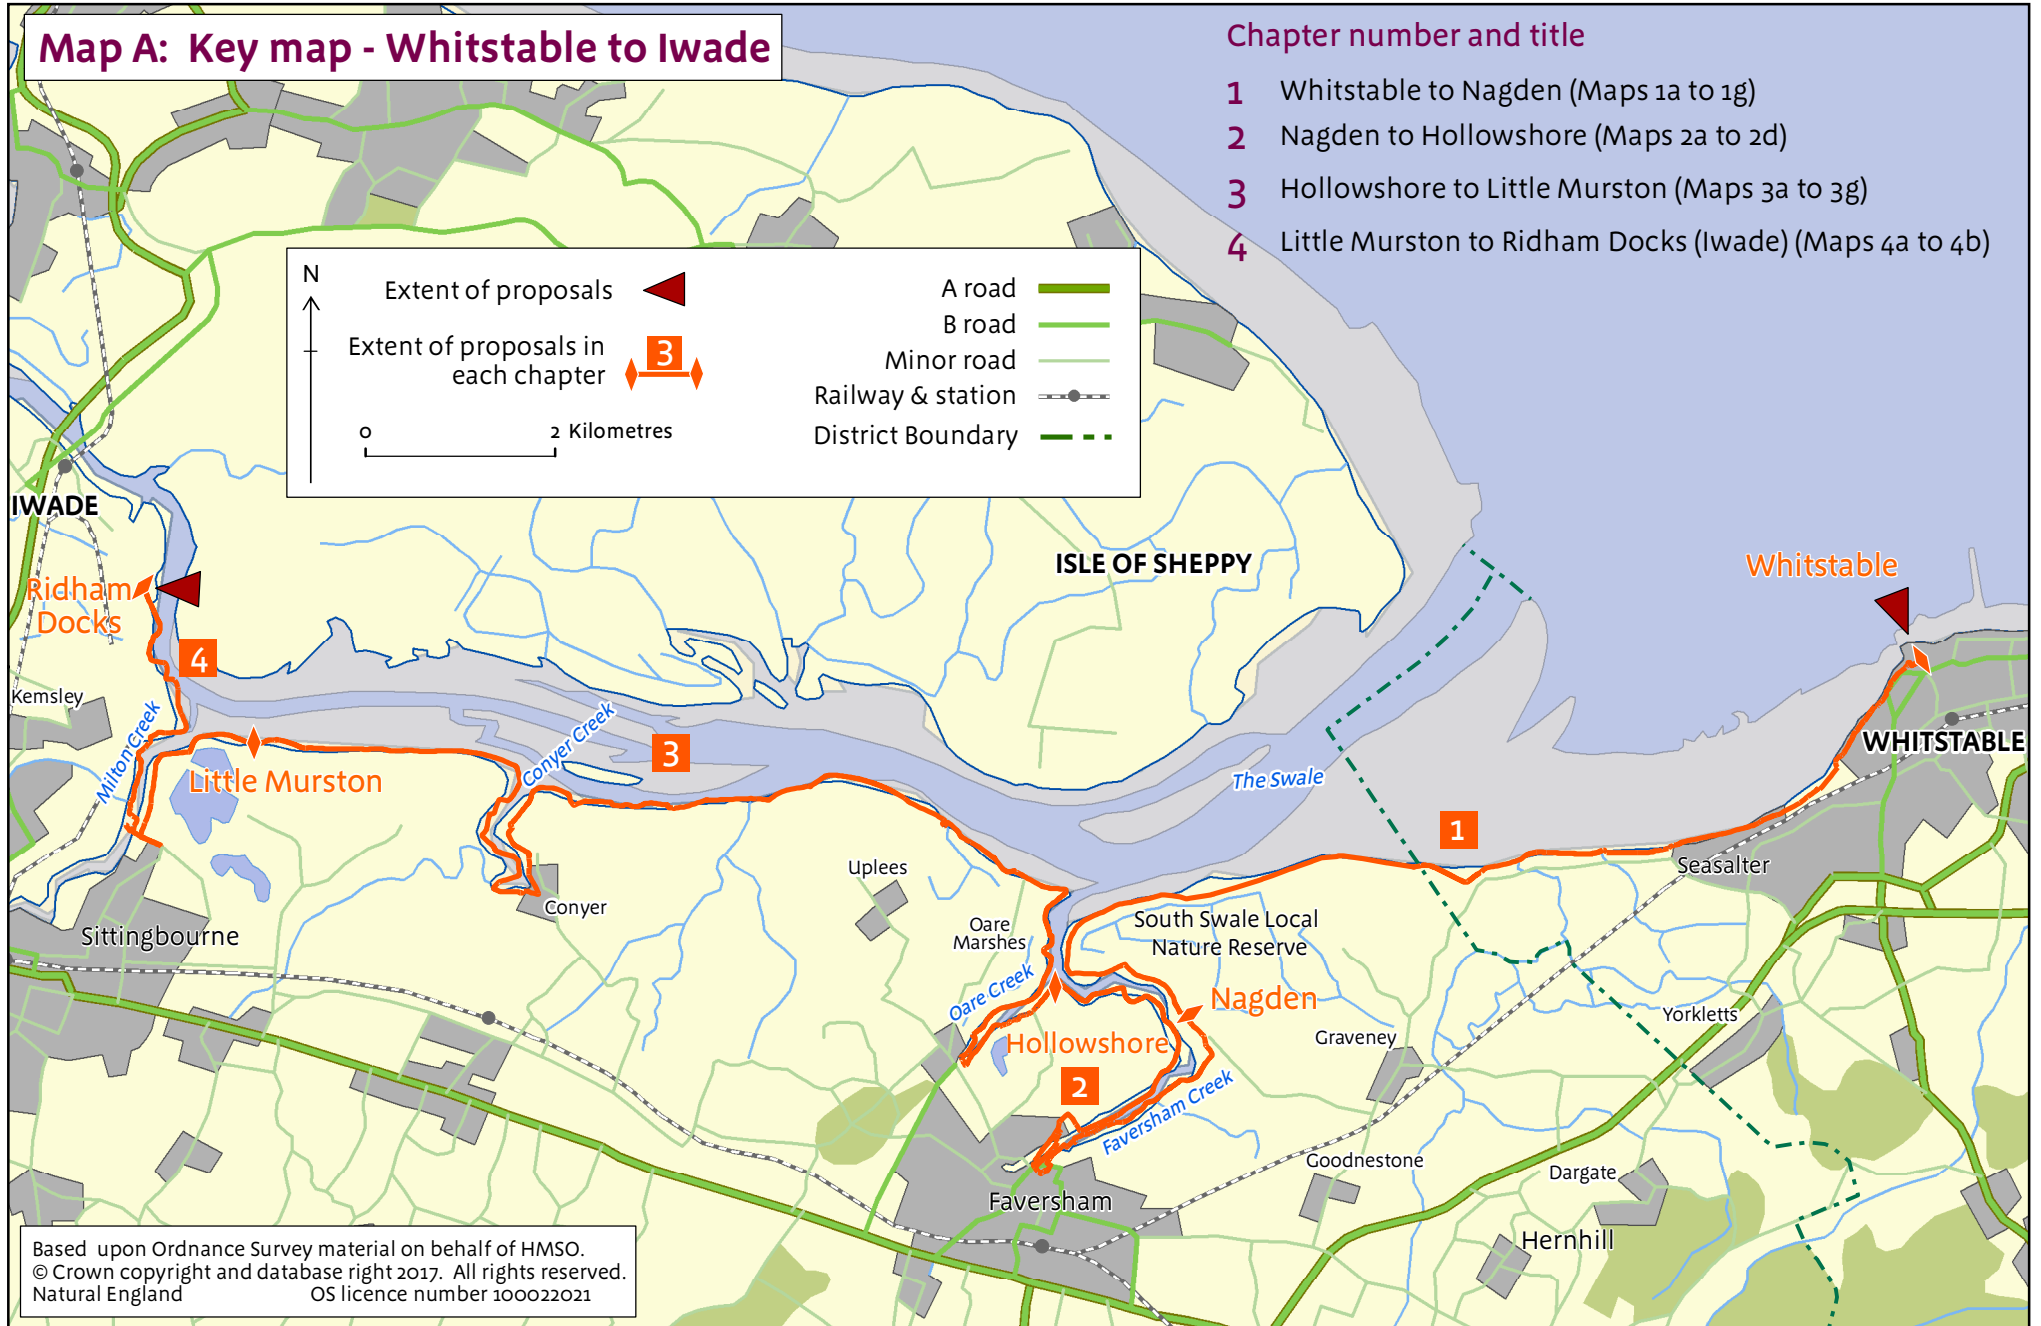

Map A: Key map - Whitstable to Iwade

Chapter number and title

- 1 Whitstable to Nagden (Maps 1a to 1g)
- 2 Nagden to Hollowshore (Maps 2a to 2d)
- 3 Hollowshore to Little Murston (Maps 3a to 3g)
- 4 Little Murston to Ridham Docks (Iwade) (Maps 4a to 4b)

Extent of proposals		A road	
Extent of proposals in each chapter		B road	
		Minor road	
		Railway & station	
		District Boundary	

0 2 Kilometres

Based upon Ordnance Survey material on behalf of HMSO.
 © Crown copyright and database right 2017. All rights reserved.
 Natural England OS licence number 100022021