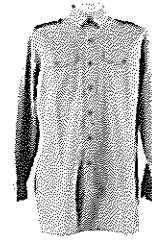

Section AT2-3, DMC CAS1
Cut and Sew, Shirts

**SHIRT MAN'S,
Blue, Extra Long Sleeve, RAF**

NSN: 8405-99-869-6090	DMC: CAS1
Specification: DC/MS/6951 @ 35/R/2282A TG	D of Q: Each
	PPQ: 001

Description: Shirt Man's. Blue. Extra long sleeve. Cotton and Polyester. With attached two piece collar. With shoulder straps. RAF.

Size Range: 12

<u>NSN</u>	<u>COLLAR SIZE (cm)</u>
8405-99-869-6090	37
8405-99-869-6091	38
8405-99-869-6092	39
8405-99-869-6093	40
8405-99-869-6094	41
8405-99-869-6095	42
8405-99-869-6096	43
8405-99-869-6097	44
8405-99-869-6098	45
8405-99-869-6099	46
8405-99-869-6100	47
8405-99-869-6101	48

Additional Information: