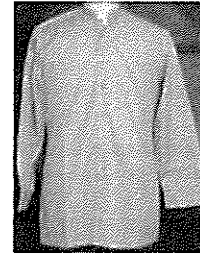

Section AT2-3, DMC CAS1
Cut and Sew, Shirts

**SHIRT MAN'S,
Blue, Long Sleeve, Chaplains, RAF**

NSN:	8405-99-869-1306	DMC:	CAS1
Specification:	DC/MS/6946 @ 35/R/2250	D of Q:	Each
		PPQ:	001

Description: Shirt Man's. Blue, Long sleeve. Polyester and cotton. Channel for Clerical collar. Without attached collar. With shoulder straps. RAF Chaplains.

Size Range: 6

<u>NSN</u>	<u>COLLAR SIZE (cm)</u>
8405-99-869-1306	38
8405-99-869-1309	41
8405-99-869-1310	42
8405-99-869-1312	44
8405-99-869-1313	45
8405-99-869-1317	Outsize

Additional Information: 8405-99-869-1306 to 1314 have been superseded by 8405-99-869-1317.