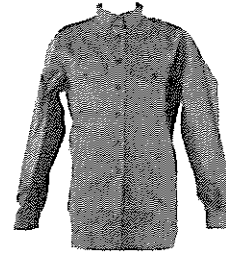

Section AT2-3, DMC CAS1
Cut and Sew, Shirts

**SHIRT WOMAN'S,
Blue, Working Dress, Long Sleeve, RN, FR**

NSN:	8410-99-975-3990	DMC:	CAS1
Specification:	DC/MS/5176 @ 23987A	D of Q:	Each
		PPQ:	001

Description: Shirt Woman's. Blue. Working Dress, Long Sleeve, Flame Resistant (FR). Cotton and polyester. With attached collar and shoulder straps. RN.

Size Range: 8

<u>NSN</u>	<u>COLLAR SIZE (cm)</u>	<u>BUST SIZE (cm)</u>
8410-99-975-3990	33	88
8410-99-975-3991	34	92
8410-99-975-3992	35	96
8410-99-975-3993	36	100
8410-99-975-3994	37	104
8410-99-975-3995	38	108
8410-99-975-3996	39	112
8410-99-975-3997	Outsize	

Additional Information: