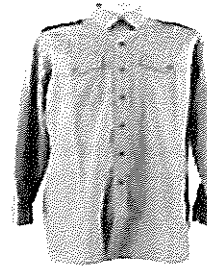

Section AT2-3, DMC CAS1
Cut and Sew, Shirts

**SHIRT MAN'S,
Blue, Long Sleeve, RAF**

NSN:	8405-99-869-6028	DMC:	CAS1
Specification:	DC/MS/6951 @ 35/R/2282A	D of Q:	Each
		PPQ:	001

Description: Shirt Man's. Coat Style. Blue. Long sleeve. Cotton and Polyester. With attached 2-piece collar. With shoulder straps. RAF.

Size Range: 19

<u>NSN</u>	<u>COLLAR SIZE (cm)</u>
8405-99-869-6028	31
8405-99-869-6029	32
8405-99-869-6030	33
8405-99-869-6031	34
8405-99-869-6032	35
8405-99-869-6033	36
8405-99-869-6034	37
8405-99-869-6035	38
8405-99-869-6036	39
8405-99-869-6037	40
8405-99-869-6038	41
8405-99-869-6039	42
8405-99-869-6040	43
8405-99-869-6041	44
8405-99-869-6042	45
8405-99-869-6043	46
8405-99-869-6044	47
8405-99-869-6045	48
8405-99-869-6046	Outsize

Additional Information: