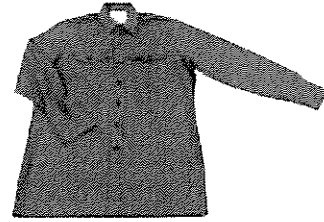

Section AT2-3, DMC CAS1
Cut and Sew, Shirts

**SHIRT MAN'S,
Mid Blue, Long Sleeve, RAF**

NSN:	8405-99-978-5971	DMC:	CAS1
Specification:	DC/MS/6950 @ 35/R/2281C	D of Q:	Each
		PPQ:	001

Description: Shirt Man's. Mid blue. Long Sleeve, Cotton and polyester. Attached collar. Shoulder straps.

Size Range: 8

<u>NSN</u>	<u>COLLAR SIZE (cm)</u>
8405-99-978-5971	31
8405-99-978-5972	32-34
8405-99-978-5973	35-37
8405-99-978-5974	38-40
8405-99-978-5975	41-43
8405-99-978-5976	44-46
8405-99-978-5977	47-48
8405-99-978-5978	Outsize £5.76

Additional Information: