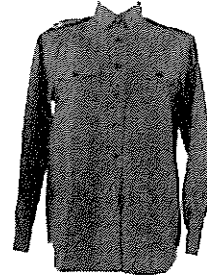

Section AT2-3, DMC CAS1
Cut and Sew, Shirts

**SHIRT WOMAN'S,
Mid Blue, Working Dress, Long Sleeve,
RAF**

NSN:	8410-99-869-6669	DMC:	CAS1
Specification:	DC/MS/6943 @ 35/R/2337C	D of Q:	Each
		PPQ:	001

Description: Shirt Woman's. Mid Blue, RAF. Long sleeve. Cloth, plain weave, polyester and cotton.

Size Range: 8

<u>NSN</u>	<u>COLLAR SIZE (cm)</u>	<u>BUST SIZE (cm)</u>
8410-99-869-6669	33	88
8410-99-869-6670	34	92
8410-99-869-6671	36	96
8410-99-869-6672	36	100
8410-99-869-6673	37	104
8410-99-869-6674	38	108
8410-99-869-6675	39	112
8410-99-869-6676	Outsize	

Additional Information: