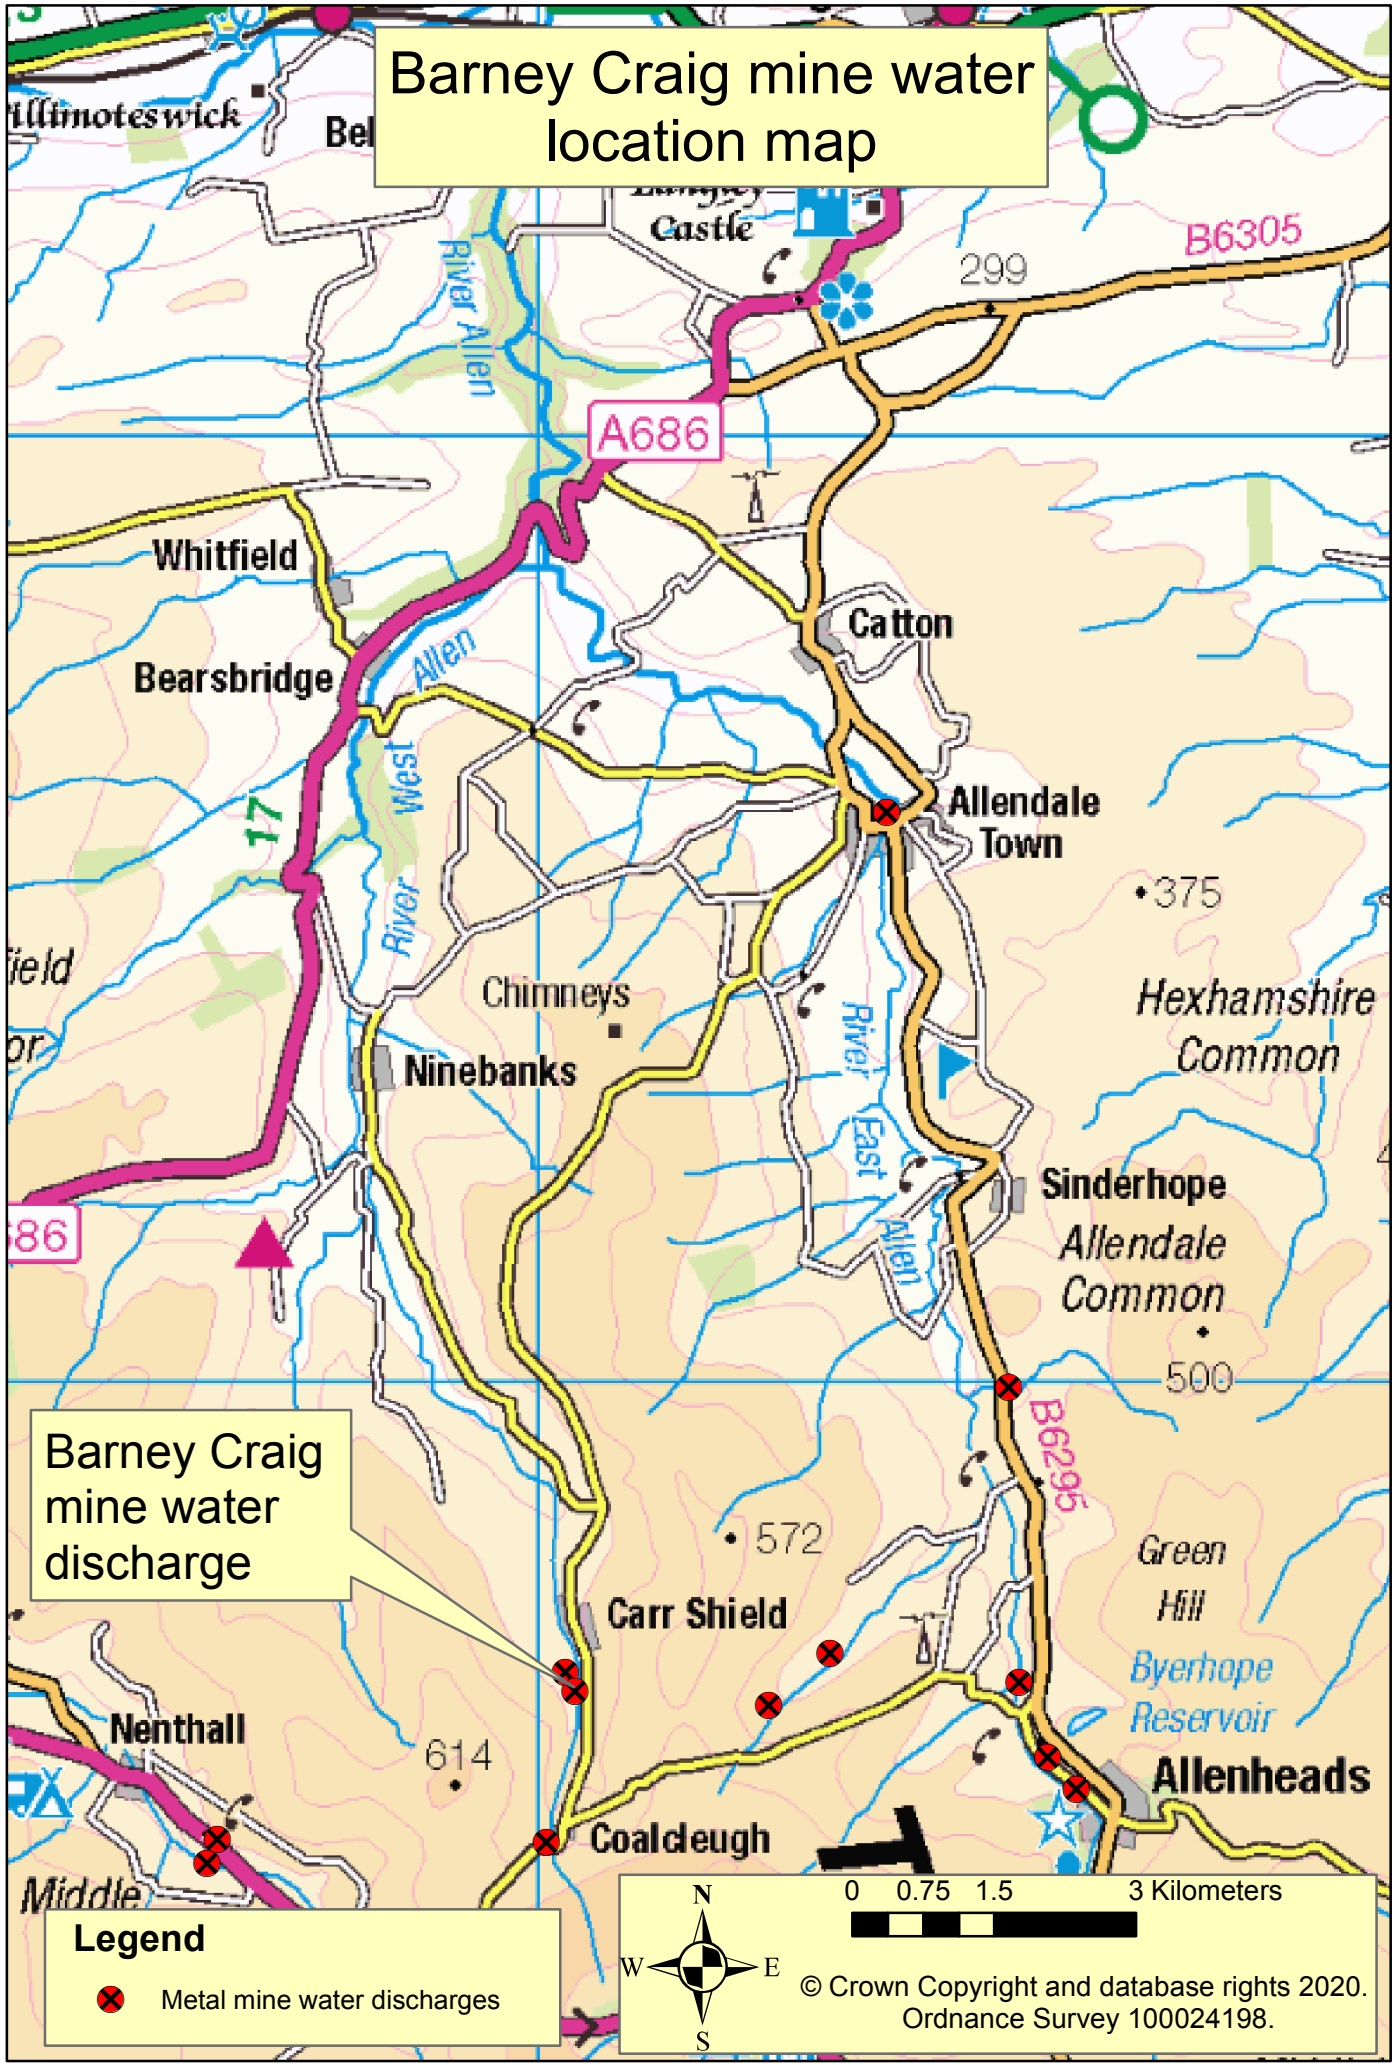

Barney Craig mine water location map

Barney Craig mine water discharge

Legend

- ⊗ Metal mine water discharges

0 0.75 1.5 3 Kilometers

© Crown Copyright and database rights 2020. Ordnance Survey 100024198.