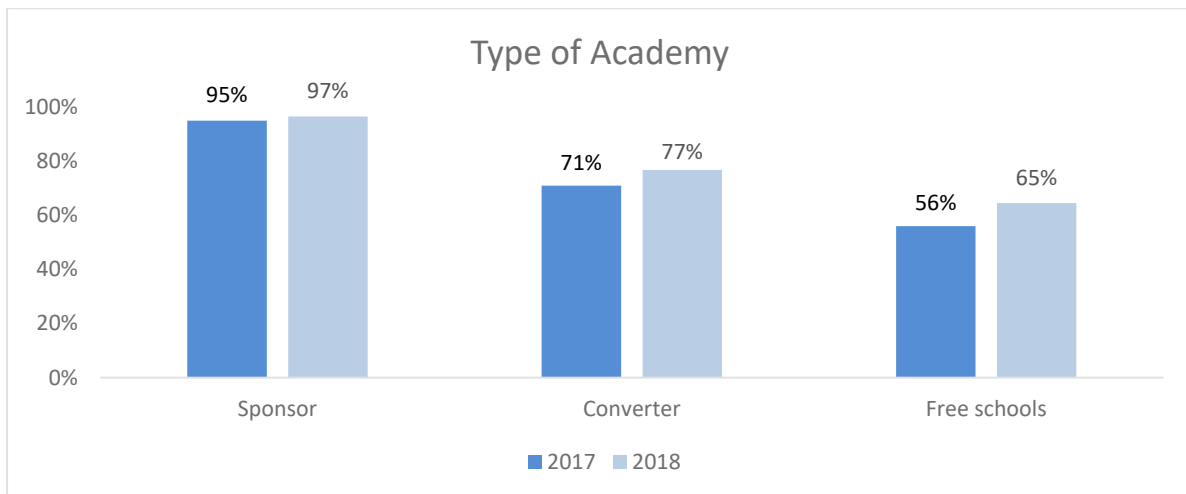

Restated figure 4a and 4b – Academies in MATs as at 31 August 2018 by phase and type
(source: <https://get-information-schools.service.gov.uk/>)