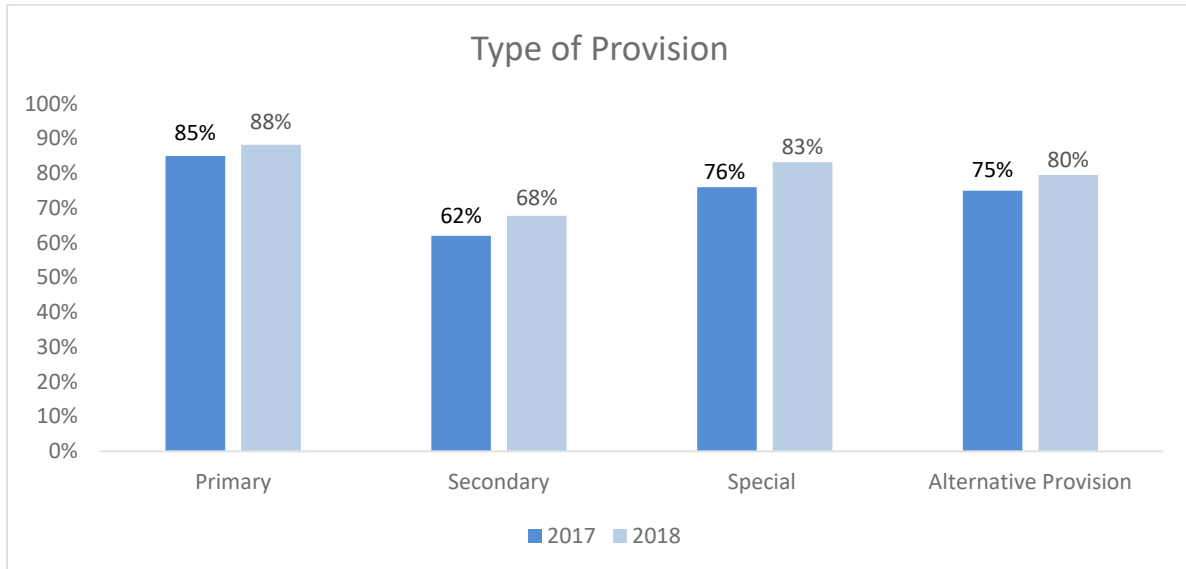

Restated figure 4a and 4b – Academies in MATs as at 31 August 2018 by phase and type
(source: <https://get-information-schools.service.gov.uk/>)