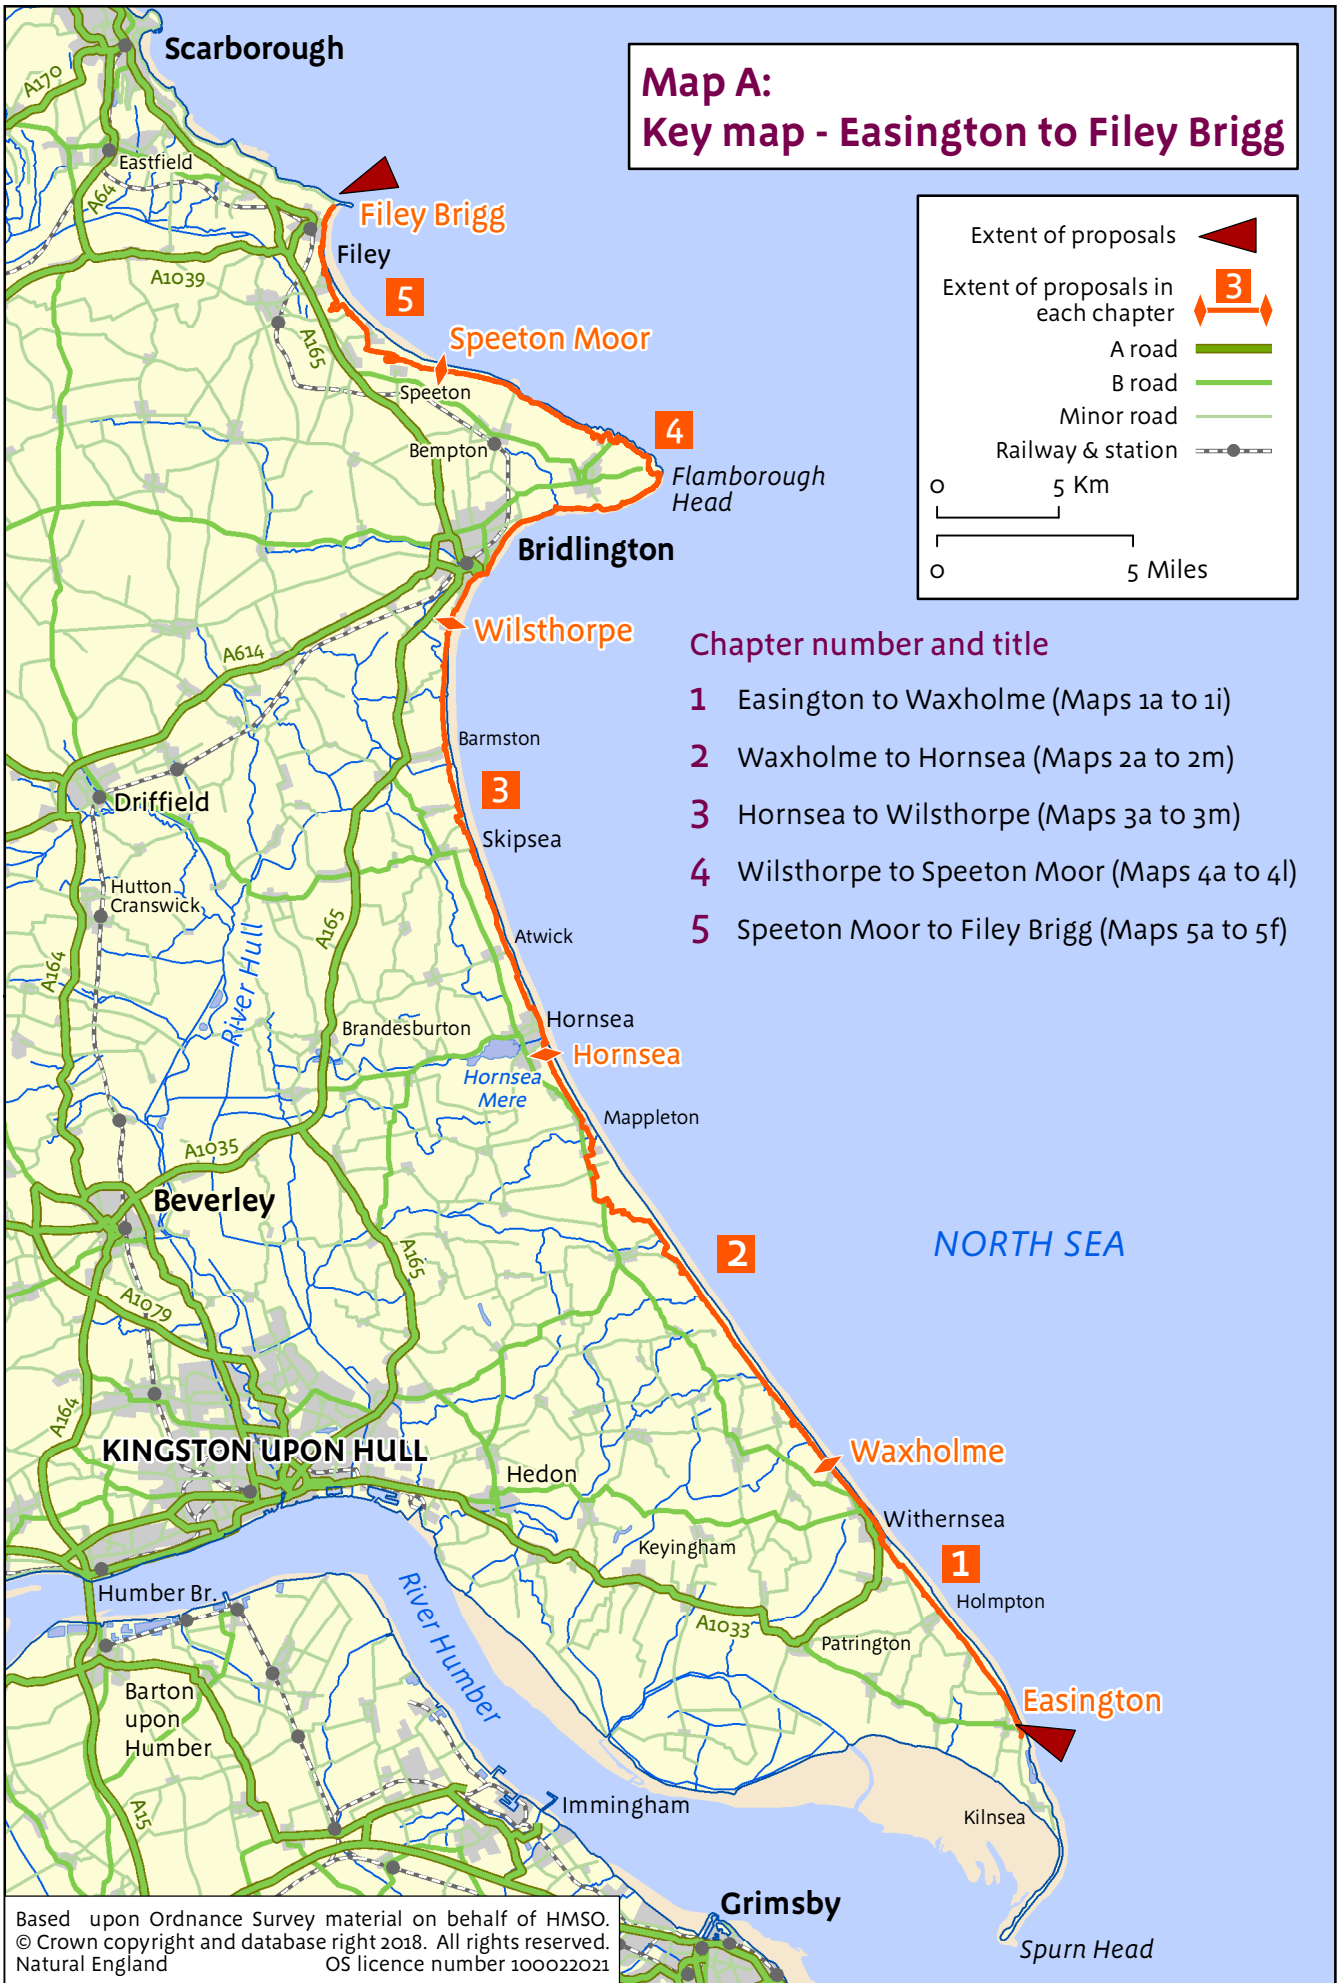

# Map A: Key map - Easington to Filey Brigg

Extent of proposals 

Extent of proposals in each chapter 

A road 

B road 

Minor road 

Railway & station 

0 5 Km

0 5 Miles

## Chapter number and title

- 1** Easington to Waxholme (Maps 1a to 1i)
- 2** Waxholme to Hornsea (Maps 2a to 2m)
- 3** Hornsea to Wilsthorpe (Maps 3a to 3m)
- 4** Wilsthorpe to Speeton Moor (Maps 4a to 4l)
- 5** Speeton Moor to Filey Brigg (Maps 5a to 5f)