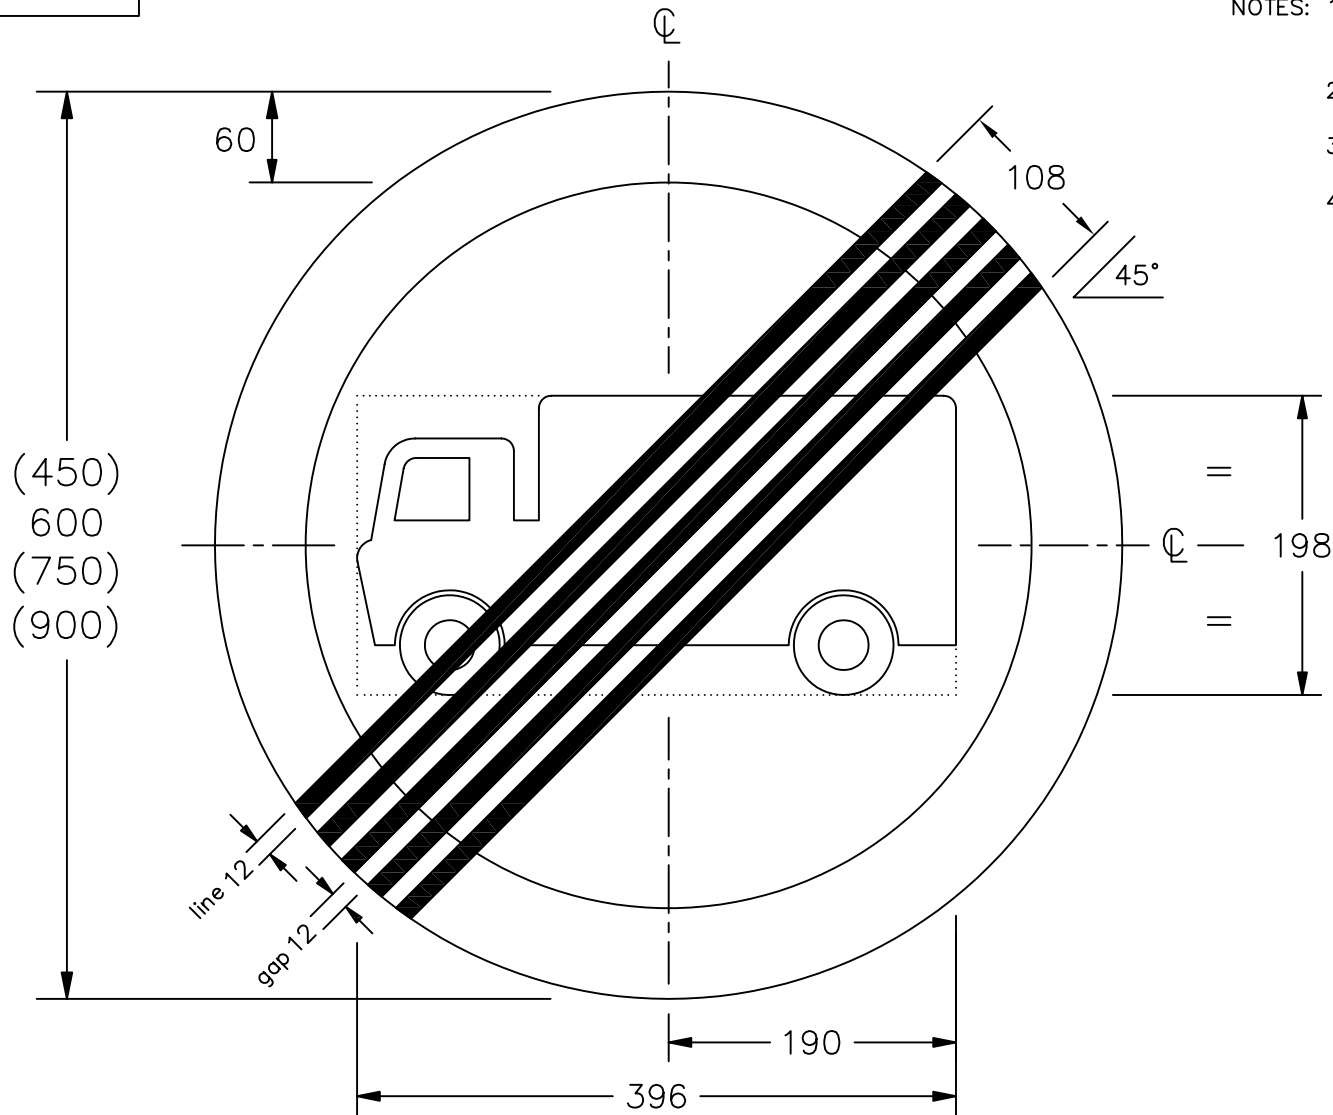

Drawing No.
P 622.2

Related Drawing
S 32 sheet 1

© CROWN COPYRIGHT

- NOTES: 1. All 600mm dia sign dimensions shall be varied proportionally for the other roundel sizes.
2. Symbol details are given on drawing S 32 sheet 1.
3. The tile outline does not form part of the sign.
4. COLOURS : Background ----- WHITE
Border & Symbol ---- GREY
Diagonal bars ----- BLACK

P622x2

Before using this drawing, confirm that it has not been superseded.

<p>Department for Transport</p>	<p>Title: Regulatory Sign END OF PROHIBITION INDICATED BY THE SIGN ON P 622.1A</p>	Issue: A:	Date: 5.7.94	Drawn by: S.P.	<p>Dimensions: MILLIMETRES</p>	<p>Drawing No. P 622.2</p>
		B:	16.7.04	Approved by: R.M.		
		C:				