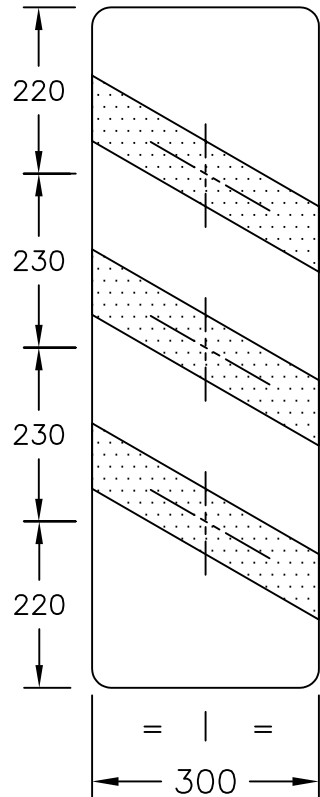

Drawing No.
P 789
 P 789.1 & P 789.2

© CROWN COPYRIGHT

COLOURS : Backgrounds ---- WHITE
 Diagonal Bars --- RED

P 789

P 789.1

P 789.2

P789

Before using this drawing, confirm that it has not been superseded.

**Department for
 Transport**

Title: Railway and Tramway signs
**COUNTDOWN MARKERS TO RAILWAY
 OR TRAMWAY LEVEL CROSSING**

Issue: Date:
 A: 27.9.94
 B: 8.7.03
 C:

Drawn by: S.P.
 Approved by: R.M.

Dimensions:
 MILLIMETRES

Drawing No.
P 789
 P 789.1 & P 789.2