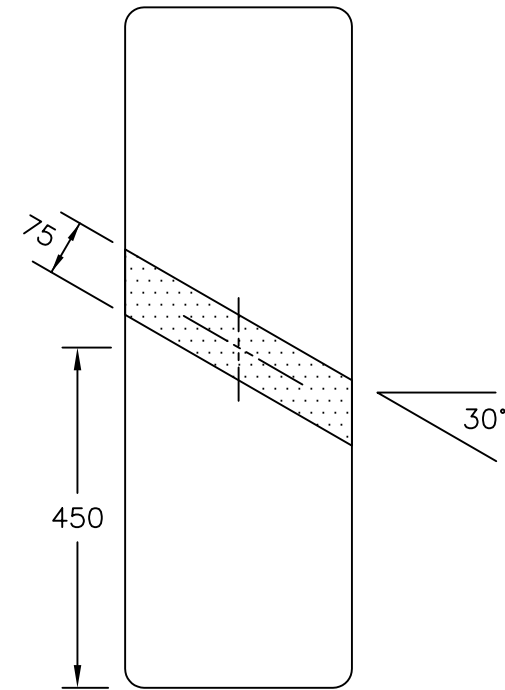

Drawing No.
P 789
 P 789.1 & P 789.2

© CROWN COPYRIGHT

COLOURS : Backgrounds ---- WHITE
 Diagonal Bars --- RED

P 789

P 789.1

P 789.2

P789

Before using this drawing, confirm that it has not been superseded.

**Department for
 Transport**

Title: Railway and Tramway signs
**COUNTDOWN MARKERS TO RAILWAY
 OR TRAMWAY LEVEL CROSSING**

Issue: Date:
 A: 27.9.94
 B: 8.7.03
 C:

Drawn by: S.P.
 Approved by: R.M.

Dimensions:
 MILLIMETRES

Drawing No.
P 789
 P 789.1 & P 789.2