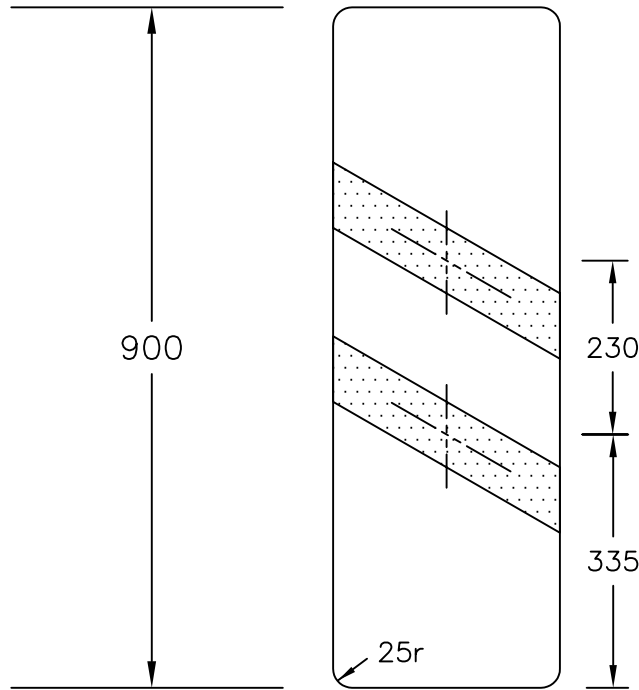

Drawing No.
P 789
 P 789.1 & P 789.2

© CROWN COPYRIGHT

COLOURS : Backgrounds ---- WHITE
 Diagonal Bars --- RED

P 789

P 789.1

P 789.2

P789

Before using this drawing, confirm that it has not been superseded.

**Department for
 Transport**

Title: Railway and Tramway signs
**COUNTDOWN MARKERS TO RAILWAY
 OR TRAMWAY LEVEL CROSSING**

Issue: Date:
 A: 27.9.94
 B: 8.7.03
 C:

Drawn by: S.P.
 Approved by: R.M.

Dimensions:
 MILLIMETRES

Drawing No.
P 789
 P 789.1 & P 789.2