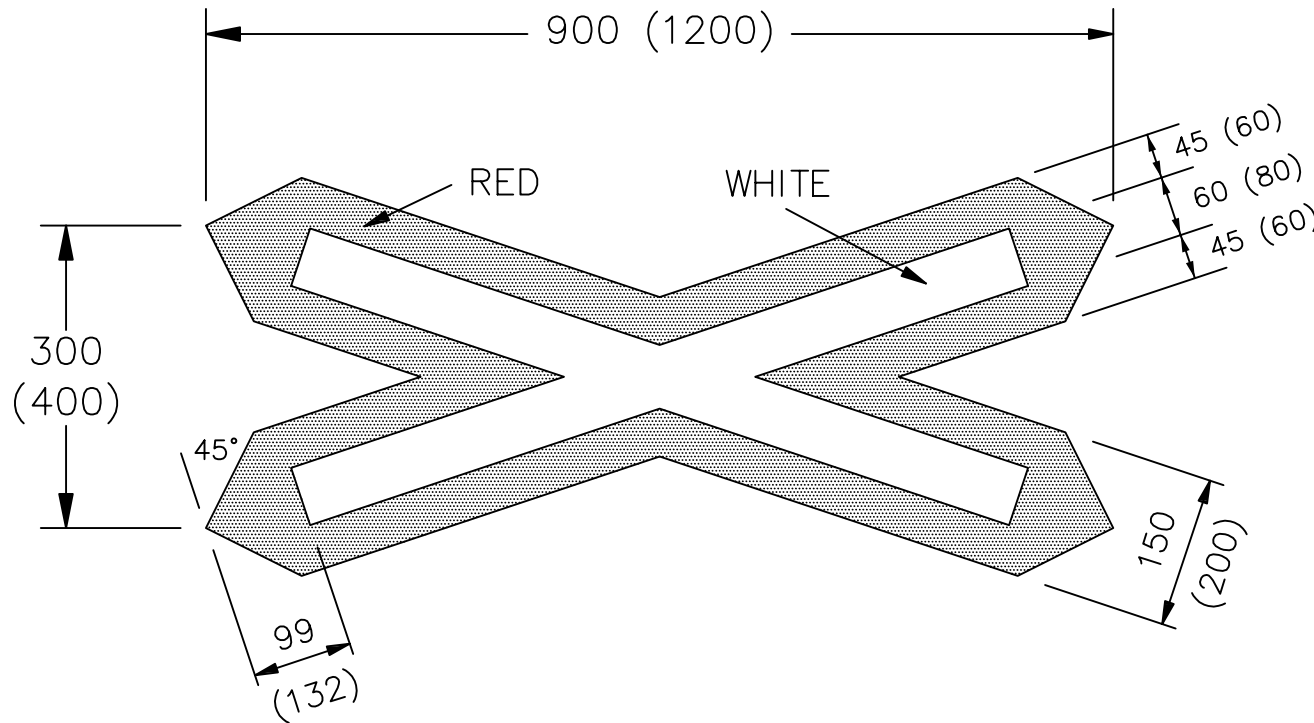

Drawing No.
P 774

© CROWN COPYRIGHT

NOTES:— 1. COLOURS : RED & WHITE as indicated.

P774

Before using this drawing, confirm that it has not been superseded.

**Department for
Transport**

Title: Informatory Sign
LOCATION OF LEVEL CROSSING
WITHOUT GATE OR BARRIER

Issue: Date: Drawn by:
A: 19.9.94 S.P.
B: 8.7.04 Approved by:
C: R.M.

Dimensions:
MILLIMETRES

Drawing No.
P 774