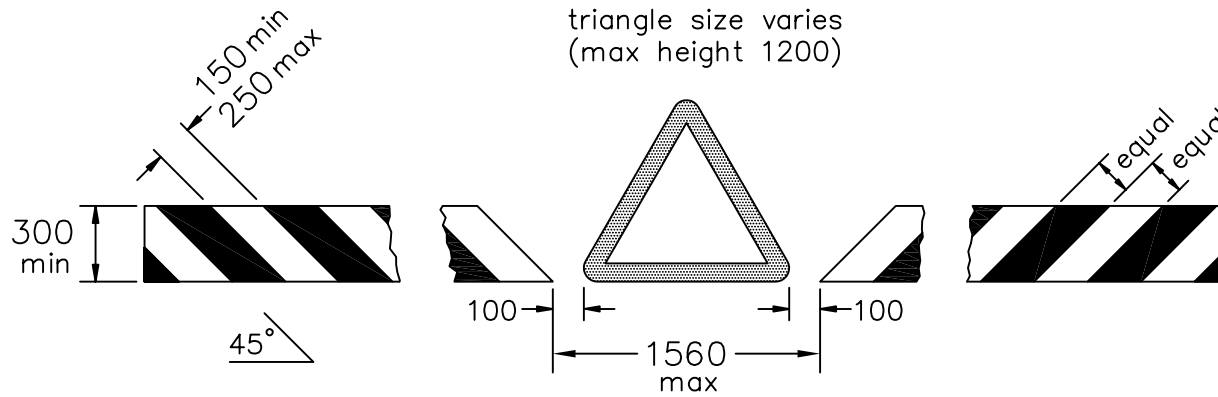

Drawing No.
P 530.2

© CROWN COPYRIGHT

NOTES: - 1. COLOURS : (other than triangle and roundel)
Areas filled --- BLACK
Other areas --- YELLOW

roundel size varies

VARIANTS

P530x2

Before using this drawing, confirm that it has not been superseded.

<p>Department for Transport</p>	Title:	Warning Sign	Issue:	Date:	Drawn by:	Dimensions:	Drawing No.
		INDICATION OF REDUCED HEADROOM AT HAZARD	A:	22.6.94	S.P.	MILLIMETRES	P 530.2
			B:	24.6.04	Approved by:		
			C:		R.M.		