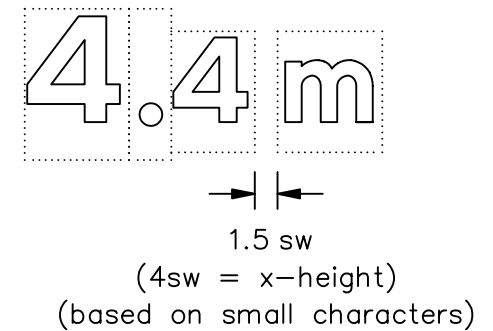

Drawing No.
P 629.2A

© CROWN COPYRIGHT

NOTES: 1. All 750mm dia sign dimensions, including the x-heights, shall be varied proportionally for the other roundel sizes.

2. The legend is from the Transport Heavy alphabet.

3. The tile outlines do not form part of the sign.

4. COLOURS : Background ----- WHITE
Border ----- RED
Legend & Symbols --- BLACK

P629x2A

Before using this drawing, confirm that it has not been superseded.

**Department for
Transport**

Title: Regulatory Sign
VEHICLE HEIGHT LIMIT
(Metric and Imperial)

Issue: Date:
A: 20.7.94
B: 28.7.04
C:

Drawn by: S.P.
Approved by: R.M.

Dimensions:
MILLIMETRES
(stroke widths
where indicated)

Drawing No.
P 629.2A