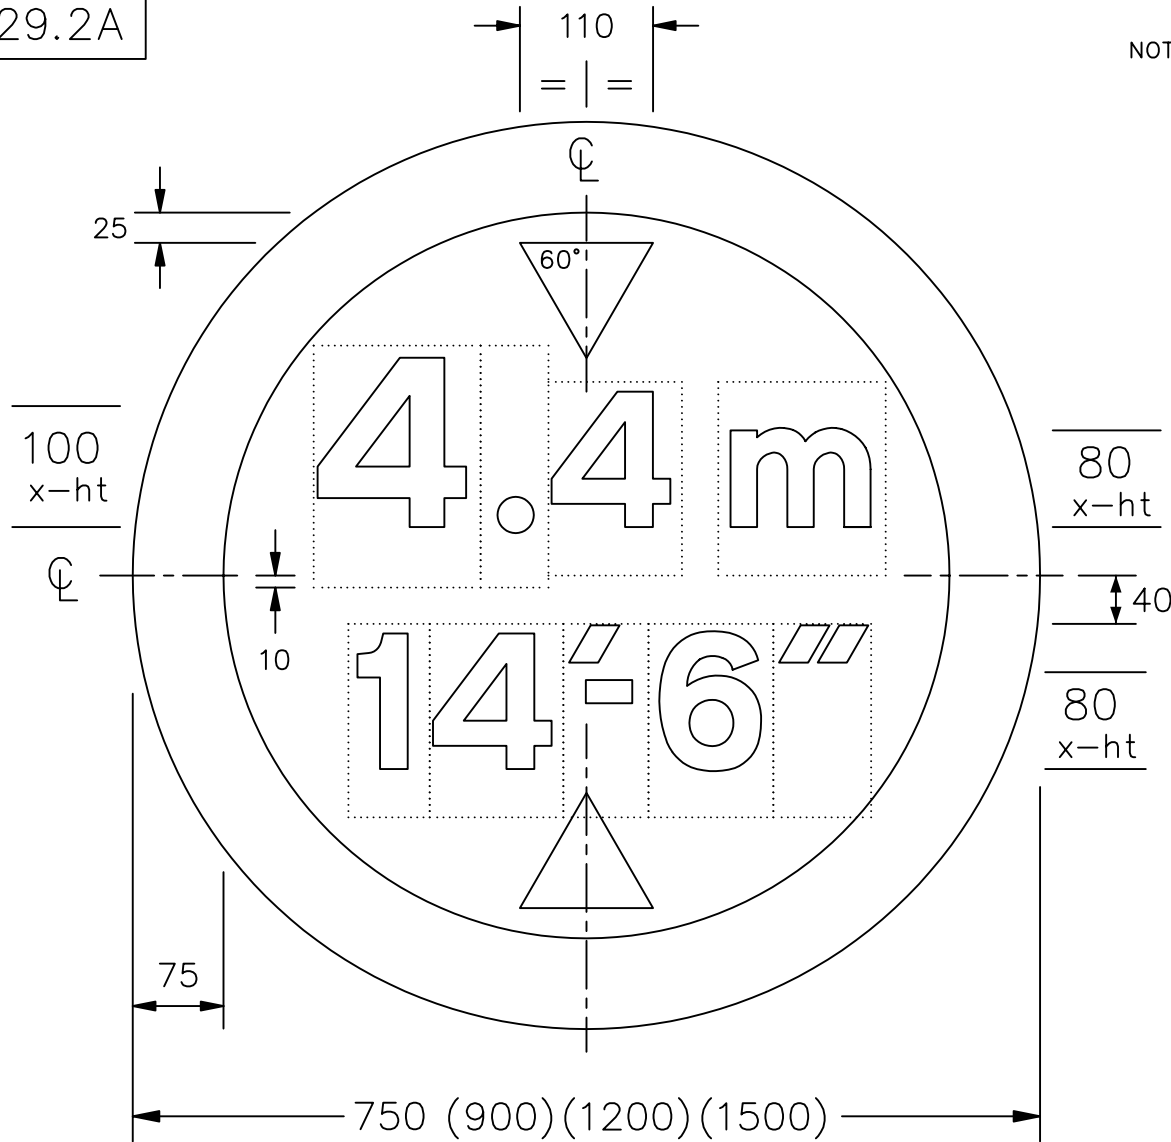

Drawing No.  
P 629.2A

© CROWN COPYRIGHT

NOTES: 1. All 750mm dia sign dimensions, including the x-heights, shall be varied proportionally for the other roundel sizes.

2. The legend is from the Transport Heavy alphabet.

3. The tile outlines do not form part of the sign.

4. COLOURS : Background ----- WHITE  
 Border ----- RED  
 Legend & Symbols --- BLACK

P629x2A

Before using this drawing, confirm that it has not been superseded.

**Department for  
Transport**

Title: Regulatory Sign  
 VEHICLE HEIGHT LIMIT  
 (Metric and Imperial)

Issue: Date:  
 A: 20.7.94  
 B: 28.7.04  
 C:

Drawn by: S.P.  
 Approved by: R.M.

Dimensions:  
 MILLIMETRES  
 (stroke widths  
 where indicated)

Drawing No.  
 P 629.2A