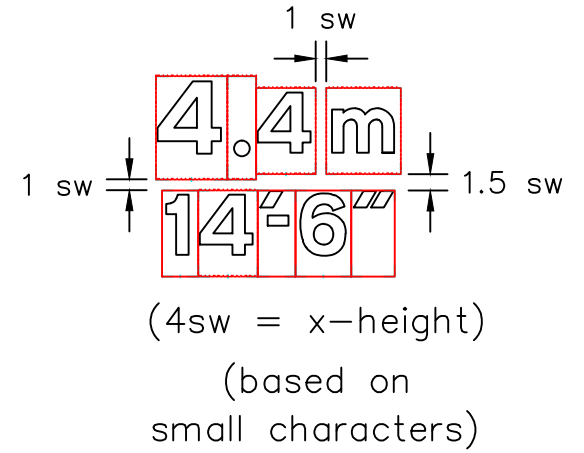

Drawing No.
P 530A

Related Drawings
P 500

Before using this drawing, confirm that it has not been superseded.

© CROWN COPYRIGHT

- NOTES:—
- Other dimensions for the triangle are shown on P 500.
 - All 750mm sign dimensions shall be varied proportionally for the other triangle heights. There is NO 600mm size for this sign.
 - The legend is from the Transport Heavy alphabet.
 - The tile outlines do not form part of the sign.
 - COLOURS: Border ----- RED
Background ---- WHITE
Symbols ----- BLACK
Legend ----- BLACK

P530A

**Department for
Transport**

Title: Warning Sign
MAX HEADROOM AT HAZARD
(Imperial and metric dimensions)

Issue: A: 11.11.11
B:
C:

Drawn by: A.K.
Approved by: J.B.

Dimensions: MILLIMETRES

Drawing No. P 530A