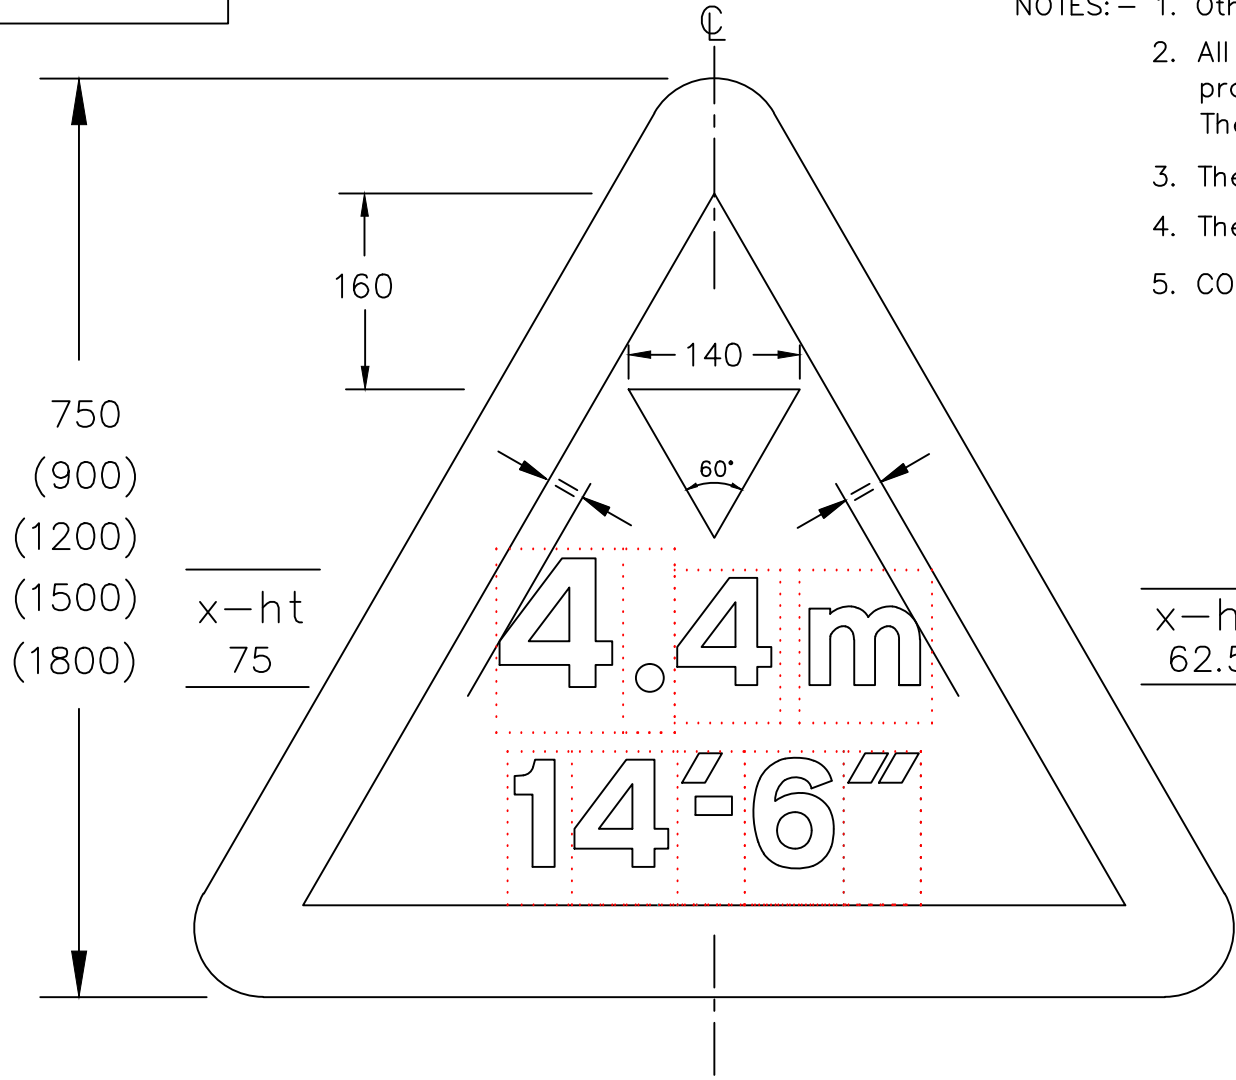

Drawing No.
P 530A

Related Drawings
P 500

Before using this drawing, confirm that it has not been superseded.

© CROWN COPYRIGHT

- NOTES:—
- Other dimensions for the triangle are shown on P 500.
 - All 750mm sign dimensions shall be varied proportionally for the other triangle heights. There is NO 600mm size for this sign.
 - The legend is from the Transport Heavy alphabet.
 - The tile outlines do not form part of the sign.
 - COLOURS: Border ----- RED
Background ---- WHITE
Symbols ----- BLACK
Legend ----- BLACK

P530A

**Department for
Transport**

Title: Warning Sign
MAX HEADROOM AT HAZARD
(Imperial and metric dimensions)

Issue: A: 11.11.11
B:
C:

Drawn by: A.K.
Approved by: J.B.

Dimensions: MILLIMETRES

Drawing No. P 530A