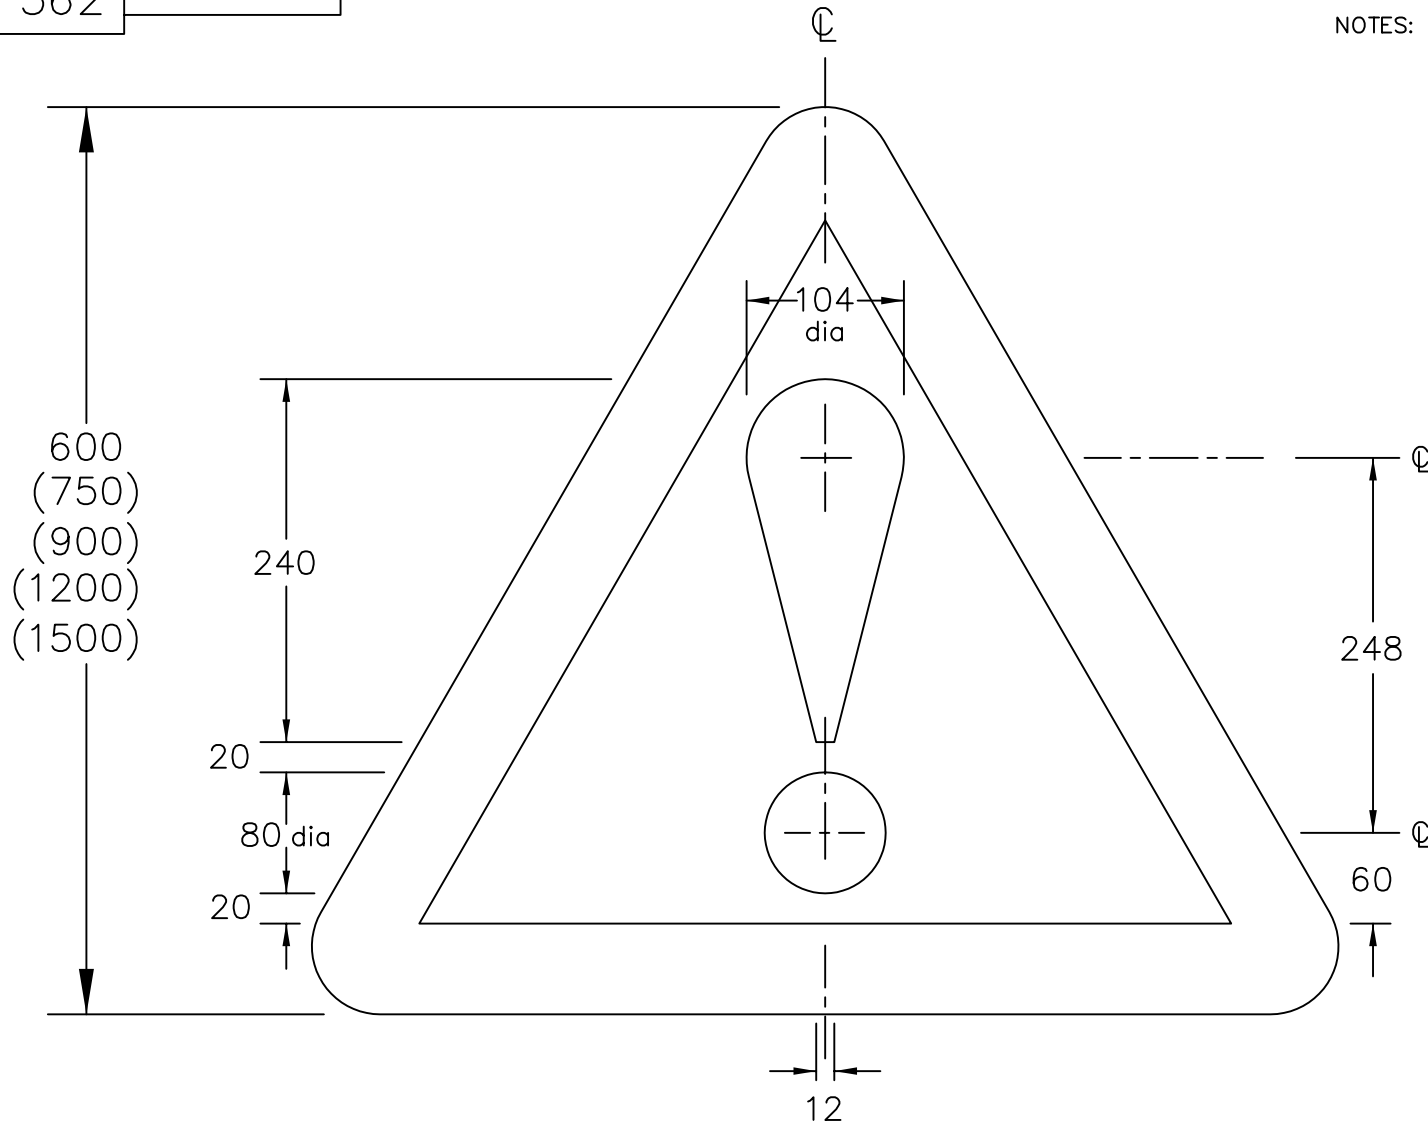

Drawing No.
P 562

Related Drawing
P 500

© CROWN COPYRIGHT

NOTES: 1. Other dimensions for the triangle are shown on drawing P 500.

2. All 600mm sign dimensions shall be varied proportionally for the other triangle heights.

3. COLOURS : Border ----- RED
Background --- WHITE
Symbol ----- BLACK

P562

Before using this drawing, confirm that it has not been superseded.

Department for
Transport

Title: Warning Sign
OTHER DANGER AHEAD

Issue: Date:
A: 28.6.94
B: 7.7.04
C:

Drawn by:
S.P.
Approved by:
R.M.

Dimensions:
MILLIMETRES

Drawing No.
P 562