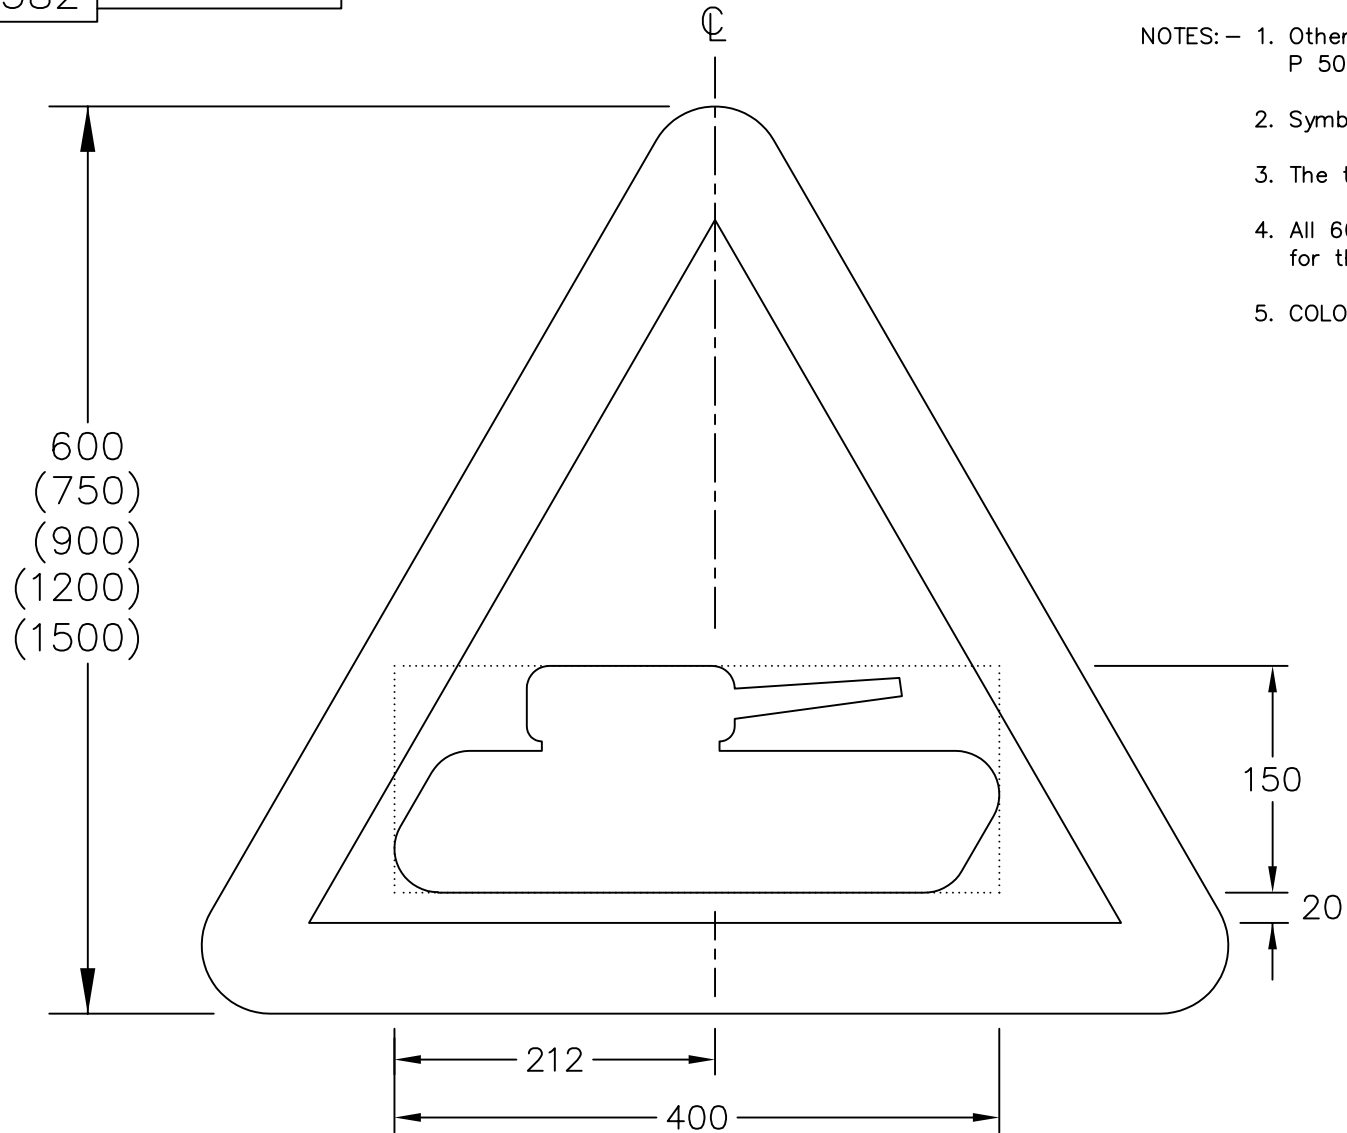

Drawing No.  
P 582

Related Drawings  
P 500 & S 29

© CROWN COPYRIGHT

- NOTES:—
1. Other dimensions for the triangle are shown on drawing P 500.
  2. Symbol details are given on drawing S 29.
  3. The tile outline does not form part of the sign.
  4. All 600mm sign dimensions shall be varied proportionally for the other triangle heights.
  5. COLOURS : Border ----- RED  
Background ---- WHITE  
Symbol ----- BLACK

P582

Before using this drawing, confirm that it has not been superseded.

**Department for  
Transport**

Title: Warning Sign  
SLOW MOVING MILITARY VEHICLES  
LIKELY TO BE CROSSING or IN ROAD AHEAD

Issue: Date:  
A: 29.6.94  
B: 7.7.04  
C:

Drawn by: S.P.  
Approved by: R.M.

Dimensions:  
MILLIMETRES

Drawing No.  
P 582