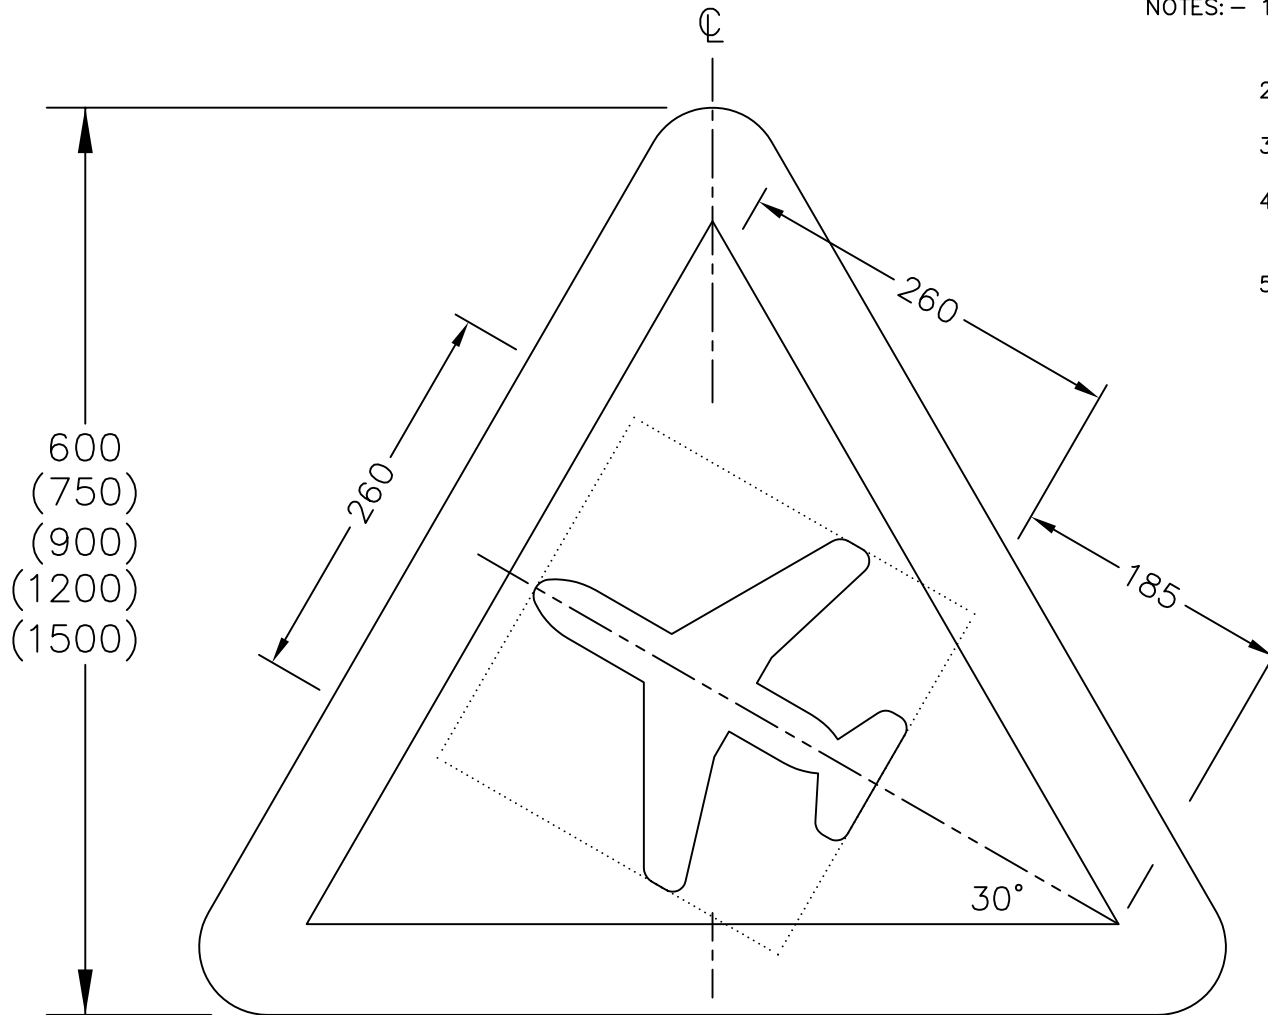

Drawing No.  
P 558

Related Drawings  
P 500 & S 30

© CROWN COPYRIGHT

- NOTES:—
1. Other dimensions for the triangle are shown on drawing P 500.
  2. Symbol details are given on drawing S 30.
  3. The tile outline does not form part of the sign.
  4. All 600mm sign dimensions shall be varied proportionally for the other triangle heights.
  5. COLOURS : Border ----- RED  
Background ---- WHITE  
Symbol ----- BLACK

P558

Before using this drawing, confirm that it has not been superseded.

Department for  
**Transport**

Title: Warning Sign  
LOW-FLYING AIRCRAFT or  
SUDDEN AIRCRAFT NOISE

Issue: Date :  
A: 28.6.94  
B: 7.7.04  
C:

Drawn by :  
S.P.  
Approved by :  
R.M.

Dimensions:  
MILLIMETRES

Drawing No.  
P 558