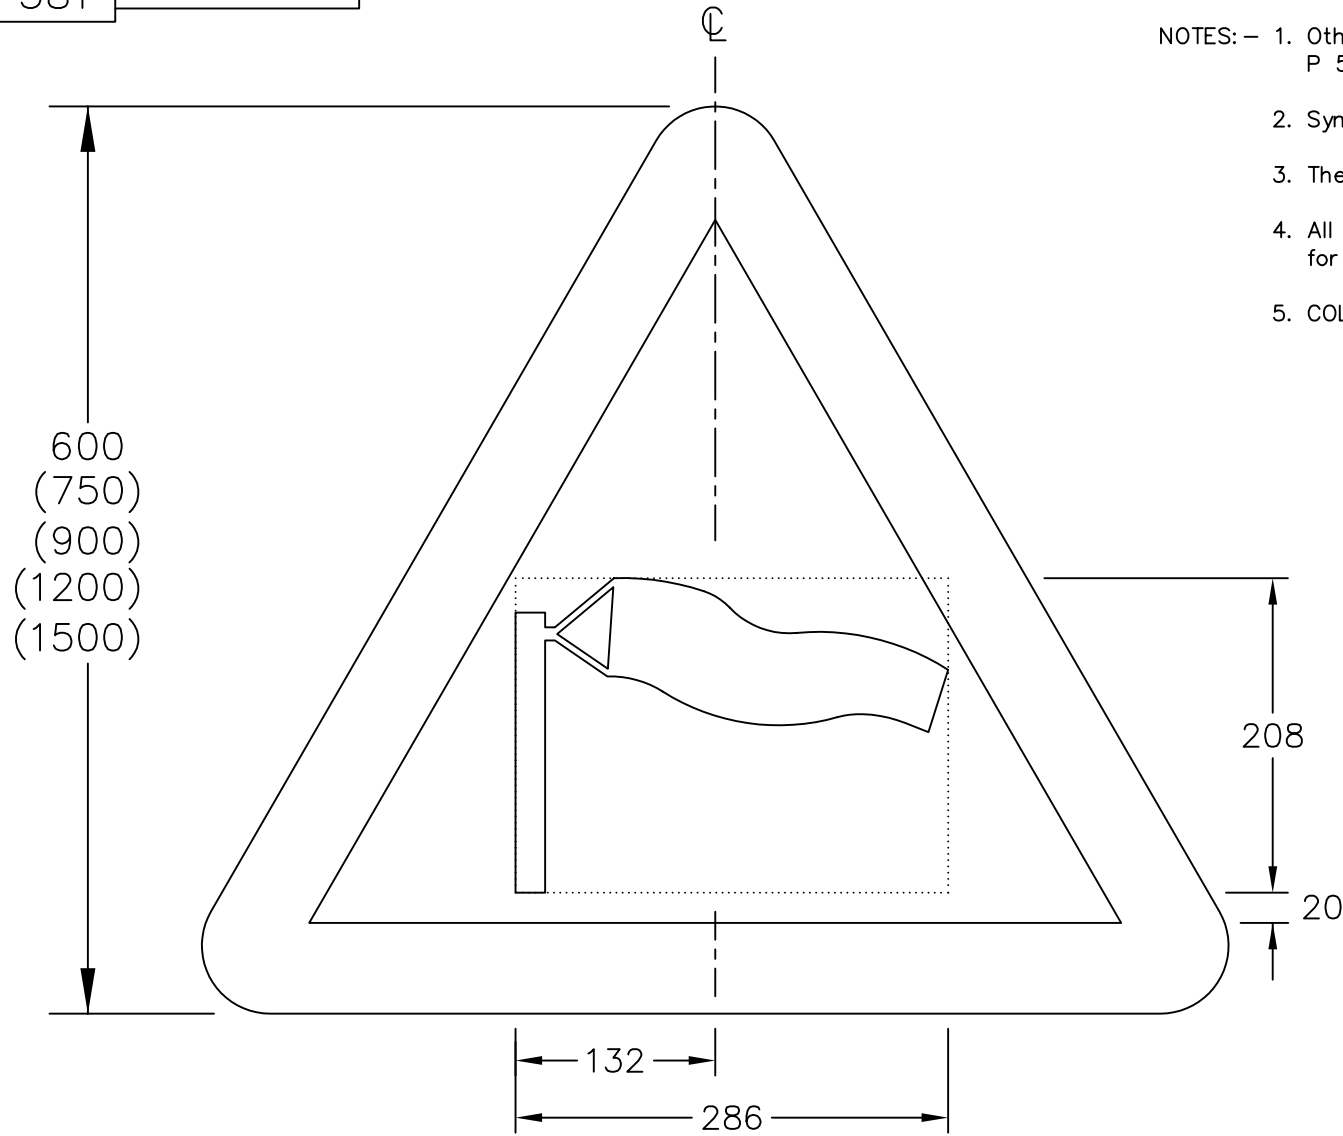

Drawing No.
P 581

Related Drawings
P 500 & S 37

© CROWN COPYRIGHT

- NOTES:—
1. Other dimensions for the triangle are shown on drawing P 500.
 2. Symbol details are given on drawing S 37.
 3. The tile outline does not form part of the sign.
 4. All 600mm sign dimensions shall be varied proportionally for the other triangle heights.
 5. COLOURS : Border ----- RED
Background ---- WHITE
Symbol ----- BLACK

P581

Before using this drawing, confirm that it has not been superseded.

<p>Department for Transport</p>	<p>Title: Warning Sign SIDE WINDS LIKELY AHEAD</p>	Issue: A: 29.6.94	Date: S.P.	Drawn by:	Dimensions:	<p>Drawing No. P 581</p>
		B: 7.7.04	Approved by:	MILLIMETRES		
		C:	R.M.			