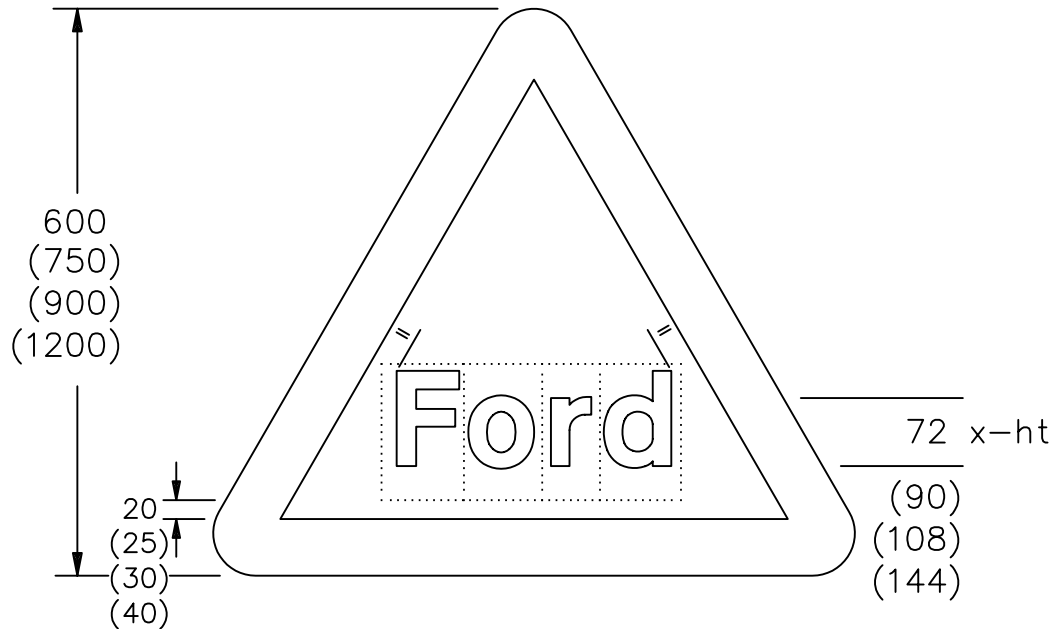

Drawing No.  
P 554

Related Drawing  
P 500

Before using this drawing, confirm that it has not been superseded.

© CROWN COPYRIGHT

NOTES:- 1. Other dimensions for the triangle are shown on P 500.

- 2. The legend is from the Transport Heavy alphabet.
- 3. The tile outlines do not form part of the signs.
- 4. COLOURS : Border ----- RED  
Background --- WHITE  
Legend ----- BLACK

The triangle heights are the same for the variants

P554

Department for  
**Transport**

Title: Warning Signs  
WORDED WARNING SIGN (FORD)  
and VARIANTS

Issue: Date:  
A: 27.6.94  
B: 25.7.95  
C: 13.11.02

Drawn by: S.P.  
Approved by: R.M.

Dimensions:  
MILLIMETRES

Drawing No.  
P 554