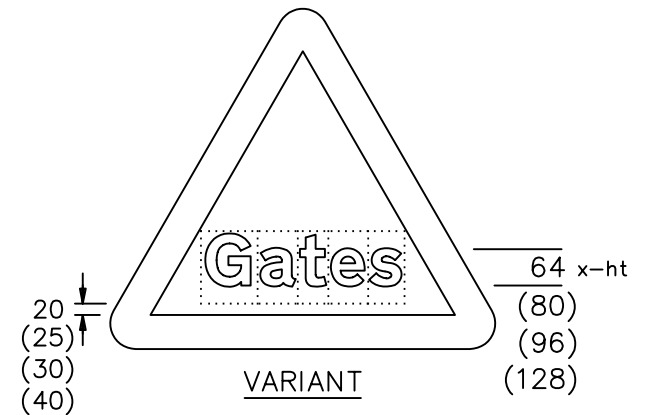

Drawing No.  
P 554

Related Drawing  
P 500

Before using this drawing, confirm that it has not been superseded.

© CROWN COPYRIGHT

NOTES:- 1. Other dimensions for the triangle are shown on P 500.

- 2. The legend is from the Transport Heavy alphabet.
- 3. The tile outlines do not form part of the signs.
- 4. COLOURS : Border ----- RED  
Background --- WHITE  
Legend ----- BLACK

The triangle heights are the same for the variants

P554

Department for  
**Transport**

Title: Warning Signs  
WORDED WARNING SIGN (FORD)  
and VARIANTS

Issue: Date:  
A: 27.6.94  
B: 25.7.95  
C: 13.11.02

Drawn by: S.P.  
Approved by: R.M.

Dimensions:  
MILLIMETRES

Drawing No.  
P 554