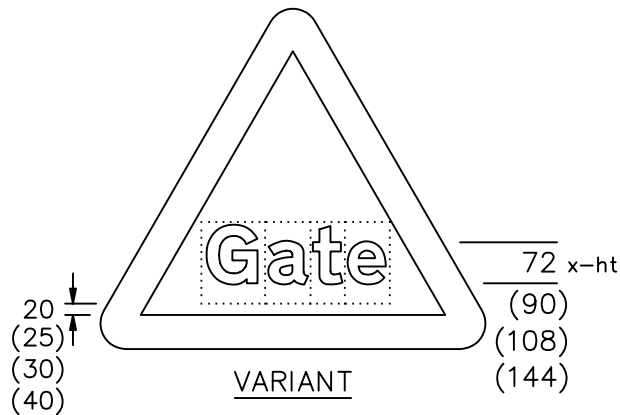

Drawing No.  
P 554

Related Drawing  
P 500

Before using this drawing, confirm that it has not been superseded.

© CROWN COPYRIGHT

NOTES:- 1. Other dimensions for the triangle are shown on P 500.

- 2. The legend is from the Transport Heavy alphabet.
- 3. The tile outlines do not form part of the signs.
- 4. COLOURS : Border ----- RED  
Background --- WHITE  
Legend ----- BLACK

The triangle heights are the same for the variants

P554

Department for  
**Transport**

Title: Warning Signs  
WORDED WARNING SIGN (FORD)  
and VARIANTS

Issue: Date:  
A: 27.6.94  
B: 25.7.95  
C: 13.11.02

Drawn by: S.P.  
Approved by: R.M.

Dimensions:  
MILLIMETRES

Drawing No.  
P 554