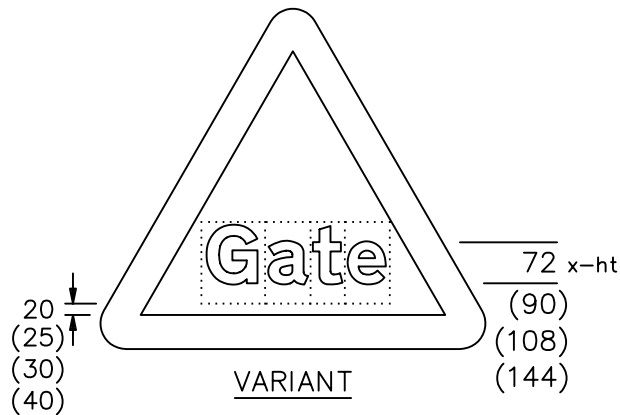

Drawing No.
P 554

Related Drawing
P 500

Before using this drawing, confirm that it has not been superseded.

© CROWN COPYRIGHT

NOTES:- 1. Other dimensions for the triangle are shown on P 500.

- 2. The legend is from the Transport Heavy alphabet.
- 3. The tile outlines do not form part of the signs.
- 4. COLOURS : Border ----- RED
Background --- WHITE
Legend ----- BLACK

The triangle heights are the same for the variants

P554

Department for
Transport

Title: Warning Signs
WORDED WARNING SIGN (FORD)
and VARIANTS

Issue: Date:
A: 27.6.94
B: 25.7.95
C: 13.11.02

Drawn by: S.P.
Approved by: R.M.

Dimensions:
MILLIMETRES

Drawing No.
P 554