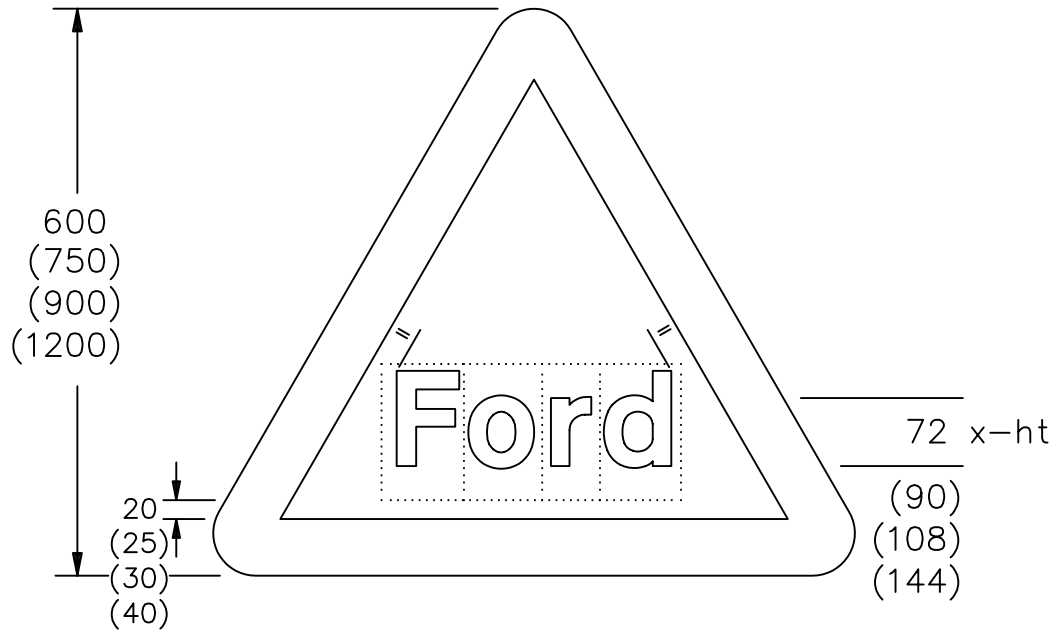

Drawing No.
P 554

Related Drawing
P 500

Before using this drawing, confirm that it has not been superseded.

© CROWN COPYRIGHT

NOTES:- 1. Other dimensions for the triangle are shown on P 500.

- 2. The legend is from the Transport Heavy alphabet.
- 3. The tile outlines do not form part of the signs.
- 4. COLOURS : Border ----- RED
Background --- WHITE
Legend ----- BLACK

The triangle heights are the same for the variants

P554

Department for
Transport

Title: Warning Signs
WORDED WARNING SIGN (FORD)
and VARIANTS

Issue: Date:
A: 27.6.94
B: 25.7.95
C: 13.11.02

Drawn by: S.P.
Approved by: R.M.

Dimensions:
MILLIMETRES

Drawing No.
P 554