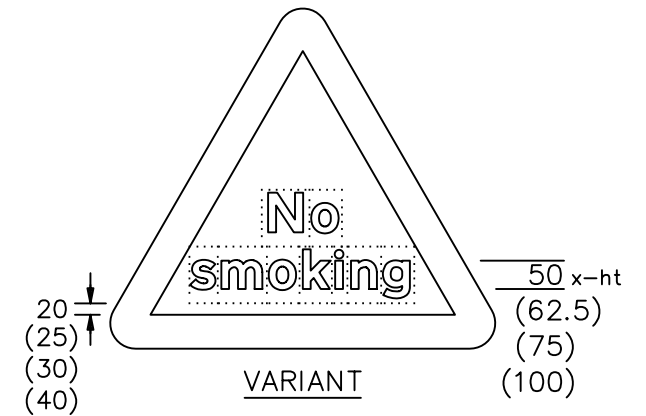

Drawing No.
P 554

Related Drawing
P 500

Before using this drawing, confirm that it has not been superseded.

© CROWN COPYRIGHT

NOTES:- 1. Other dimensions for the triangle are shown on P 500.

- 2. The legend is from the Transport Heavy alphabet.
- 3. The tile outlines do not form part of the signs.
- 4. COLOURS : Border ----- RED
Background --- WHITE
Legend ----- BLACK

The triangle heights are the same for the variants

P554

Department for
Transport

Title: Warning Signs
WORDED WARNING SIGN (FORD)
and VARIANTS

Issue: Date:
A: 27.6.94
B: 25.7.95
C: 13.11.02

Drawn by: S.P.
Approved by: R.M.

Dimensions:
MILLIMETRES

Drawing No.
P 554