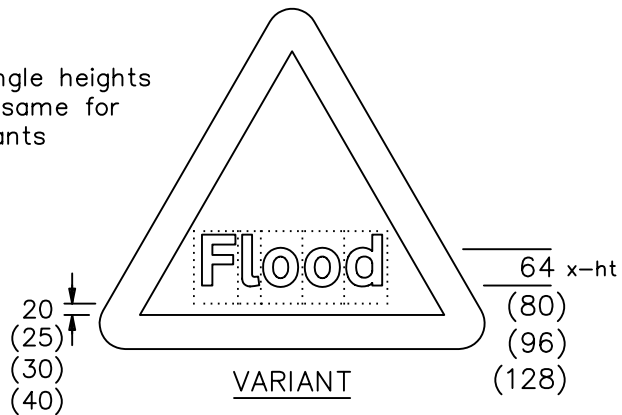

Drawing No.
P 554

Related Drawing
P 500

Before using this drawing, confirm that it has not been superseded.

© CROWN COPYRIGHT

NOTES:- 1. Other dimensions for the triangle are shown on P 500.

- 2. The legend is from the Transport Heavy alphabet.
- 3. The tile outlines do not form part of the signs.
- 4. COLOURS : Border ----- RED
Background --- WHITE
Legend ----- BLACK

The triangle heights are the same for the variants

P554

Department for
Transport

Title: Warning Signs
WORDED WARNING SIGN (FORD)
and VARIANTS

Issue: Date:
A: 27.6.94
B: 25.7.95
C: 13.11.02

Drawn by: S.P.
Approved by: R.M.

Dimensions:
MILLIMETRES

Drawing No.
P 554