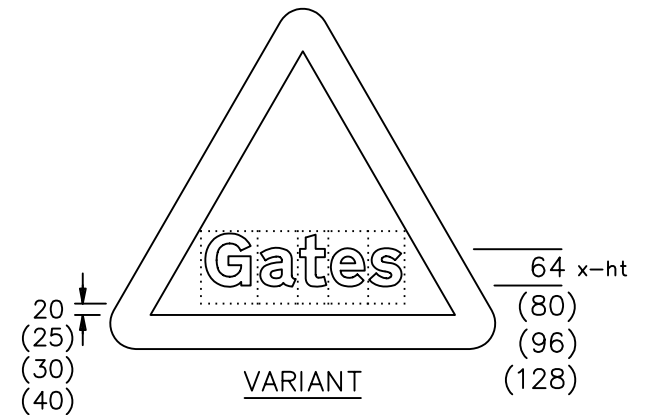

Drawing No.
P 554

Related Drawing
P 500

Before using this drawing, confirm that it has not been superseded.

© CROWN COPYRIGHT

NOTES:- 1. Other dimensions for the triangle are shown on P 500.

- 2. The legend is from the Transport Heavy alphabet.
- 3. The tile outlines do not form part of the signs.
- 4. COLOURS : Border ----- RED
Background --- WHITE
Legend ----- BLACK

The triangle heights are the same for the variants

P554

Department for
Transport

Title: Warning Signs
WORDED WARNING SIGN (FORD)
and VARIANTS

Issue: Date:
A: 27.6.94
B: 25.7.95
C: 13.11.02

Drawn by: S.P.
Approved by: R.M.

Dimensions:
MILLIMETRES

Drawing No.
P 554