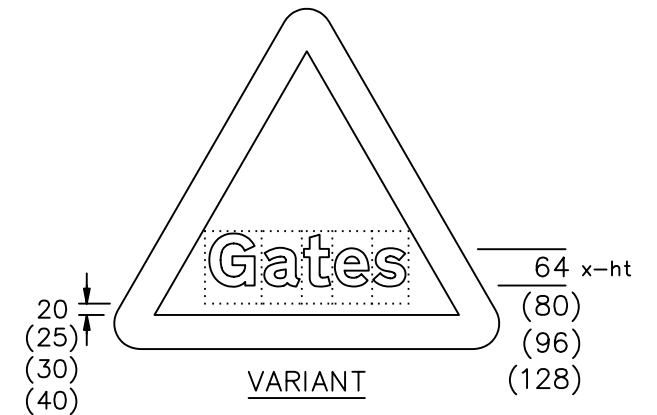

Drawing No.  
P 554

Related Drawing  
P 500

Before using this drawing, confirm that it has not been superseded.

© CROWN COPYRIGHT

NOTES:- 1. Other dimensions for the triangle are shown on P 500.

- 2. The legend is from the Transport Heavy alphabet.
- 3. The tile outlines do not form part of the signs.
- 4. COLOURS : Border ----- RED  
Background --- WHITE  
Legend ----- BLACK

The triangle heights are the same for the variants

P554

Department for  
**Transport**

Title: Warning Signs  
WORDED WARNING SIGN (FORD)  
and VARIANTS

Issue: Date:  
A: 27.6.94  
B: 25.7.95  
C: 13.11.02

Drawn by: S.P.  
Approved by: R.M.

Dimensions:  
MILLIMETRES

Drawing No.  
P 554