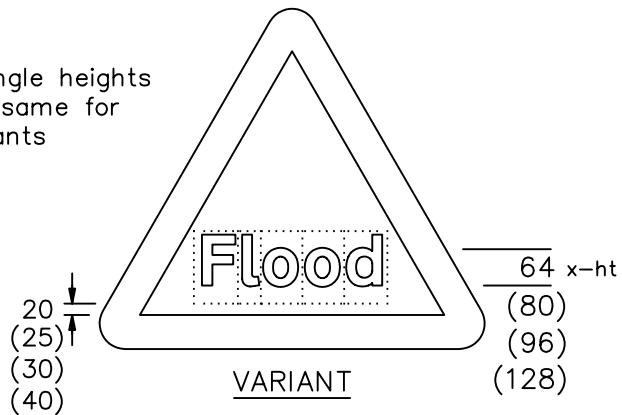

Drawing No.  
P 554

Related Drawing  
P 500

Before using this drawing, confirm that it has not been superseded.

© CROWN COPYRIGHT

NOTES:- 1. Other dimensions for the triangle are shown on P 500.

- 2. The legend is from the Transport Heavy alphabet.
- 3. The tile outlines do not form part of the signs.
- 4. COLOURS : Border ----- RED  
Background --- WHITE  
Legend ----- BLACK

The triangle heights are the same for the variants

P554

Department for  
**Transport**

Title: Warning Signs  
WORDED WARNING SIGN (FORD)  
and VARIANTS

Issue: Date:  
A: 27.6.94  
B: 25.7.95  
C: 13.11.02

Drawn by: S.P.  
Approved by: R.M.

Dimensions:  
MILLIMETRES

Drawing No.  
P 554