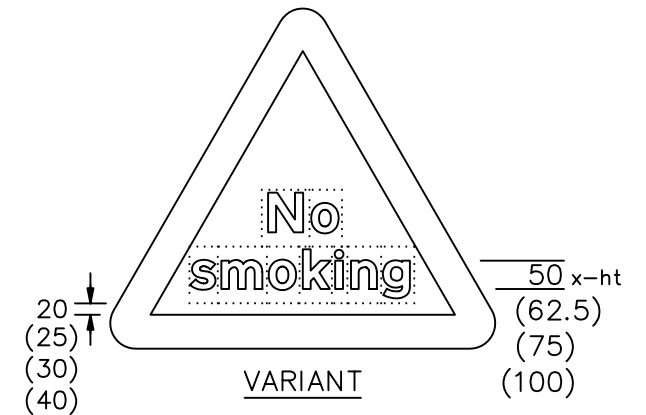

Drawing No.  
P 554

Related Drawing  
P 500

Before using this drawing, confirm that it has not been superseded.

© CROWN COPYRIGHT

NOTES:- 1. Other dimensions for the triangle are shown on P 500.

- 2. The legend is from the Transport Heavy alphabet.
- 3. The tile outlines do not form part of the signs.
- 4. COLOURS : Border ----- RED  
Background --- WHITE  
Legend ----- BLACK

The triangle heights are the same for the variants

P554

Department for  
**Transport**

Title: Warning Signs  
WORDED WARNING SIGN (FORD)  
and VARIANTS

Issue: Date:  
A: 27.6.94  
B: 25.7.95  
C: 13.11.02

Drawn by: S.P.  
Approved by: R.M.

Dimensions:  
MILLIMETRES

Drawing No.  
P 554