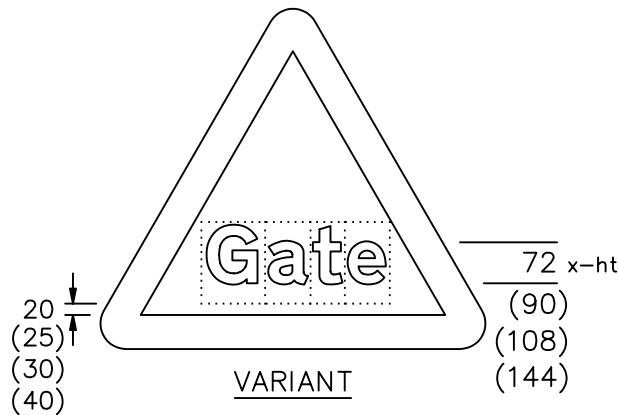

Drawing No.  
P 554

Related Drawing  
P 500

Before using this drawing, confirm that it has not been superseded.

© CROWN COPYRIGHT

NOTES:- 1. Other dimensions for the triangle are shown on P 500.

- 2. The legend is from the Transport Heavy alphabet.
- 3. The tile outlines do not form part of the signs.
- 4. COLOURS : Border ----- RED  
Background --- WHITE  
Legend ----- BLACK

The triangle heights are the same for the variants

P554

Department for  
**Transport**

Title: Warning Signs  
WORDED WARNING SIGN (FORD)  
and VARIANTS

Issue: Date:  
A: 27.6.94  
B: 25.7.95  
C: 13.11.02

Drawn by: S.P.  
Approved by: R.M.

Dimensions:  
MILLIMETRES

Drawing No.  
P 554