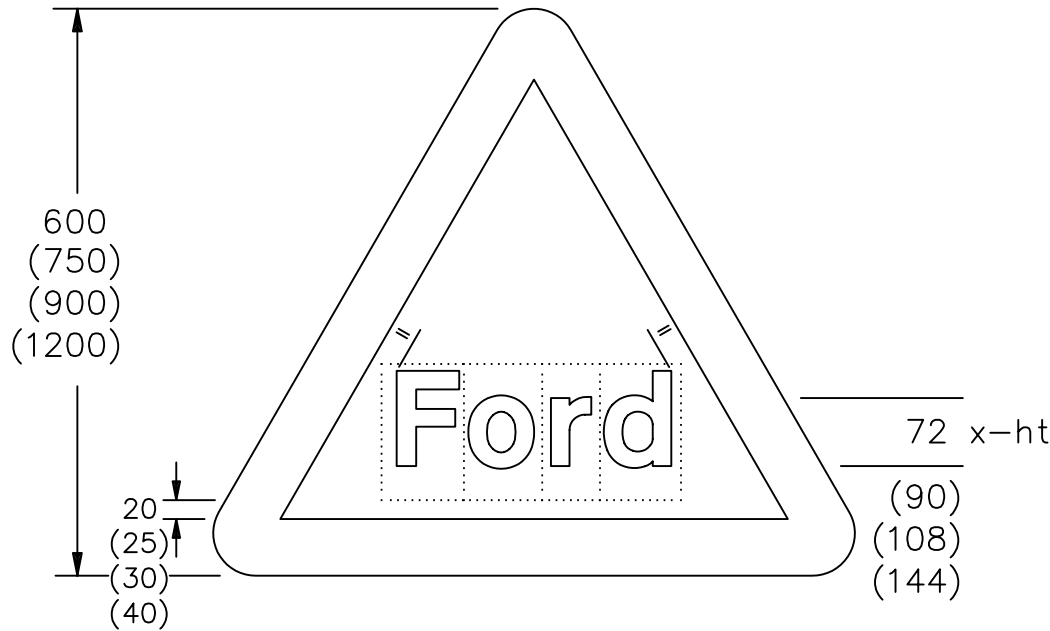

Drawing No.  
P 554

Related Drawing  
P 500

Before using this drawing, confirm that it has not been superseded.

© CROWN COPYRIGHT

NOTES:- 1. Other dimensions for the triangle are shown on P 500.

- 2. The legend is from the Transport Heavy alphabet.
- 3. The tile outlines do not form part of the signs.
- 4. COLOURS : Border ----- RED  
Background --- WHITE  
Legend ----- BLACK

The triangle heights are the same for the variants

P554

Department for  
**Transport**

Title: Warning Signs  
WORDED WARNING SIGN (FORD)  
and VARIANTS

Issue: Date:  
A: 27.6.94  
B: 25.7.95  
C: 13.11.02

Drawn by: S.P.  
Approved by: R.M.

Dimensions:  
MILLIMETRES

Drawing No.  
P 554