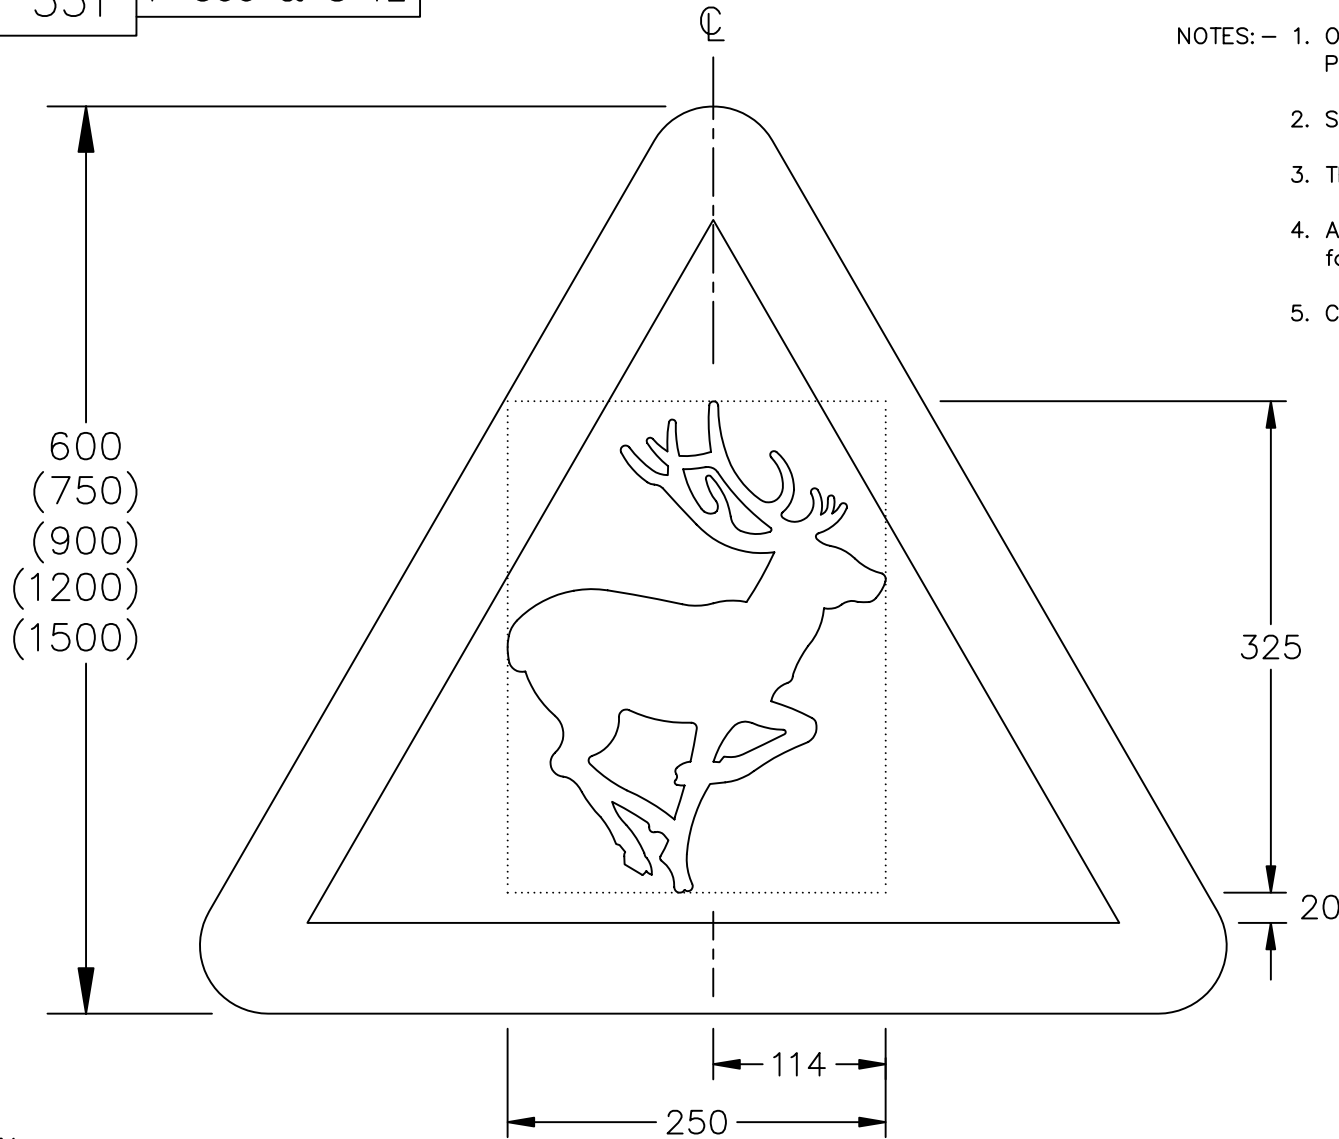

Drawing No.
P 551

Related Drawings
P 500 & S 12

© CROWN COPYRIGHT

- NOTES:—
1. Other dimensions for the triangle are shown on drawing P 500.
 2. Symbol details are given on drawing S 12.
 3. The tile outline does not form part of the sign.
 4. All 600mm sign dimensions shall be varied proportionally for the other triangle heights.
 5. COLOURS : Border ----- RED
Background ---- WHITE
Symbol ----- BLACK

P551

Before using this drawing, confirm that it has not been superseded.

**Department for
Transport**

Title: Warning Sign
WILD ANIMALS
likely to be in road ahead

Issue: Date:
A: 27.6.94
B: 25.6.04
C:

Drawn by:
S.P.
Approved by:
R.M.

Dimensions:
MILLIMETRES

Drawing No.
P 551