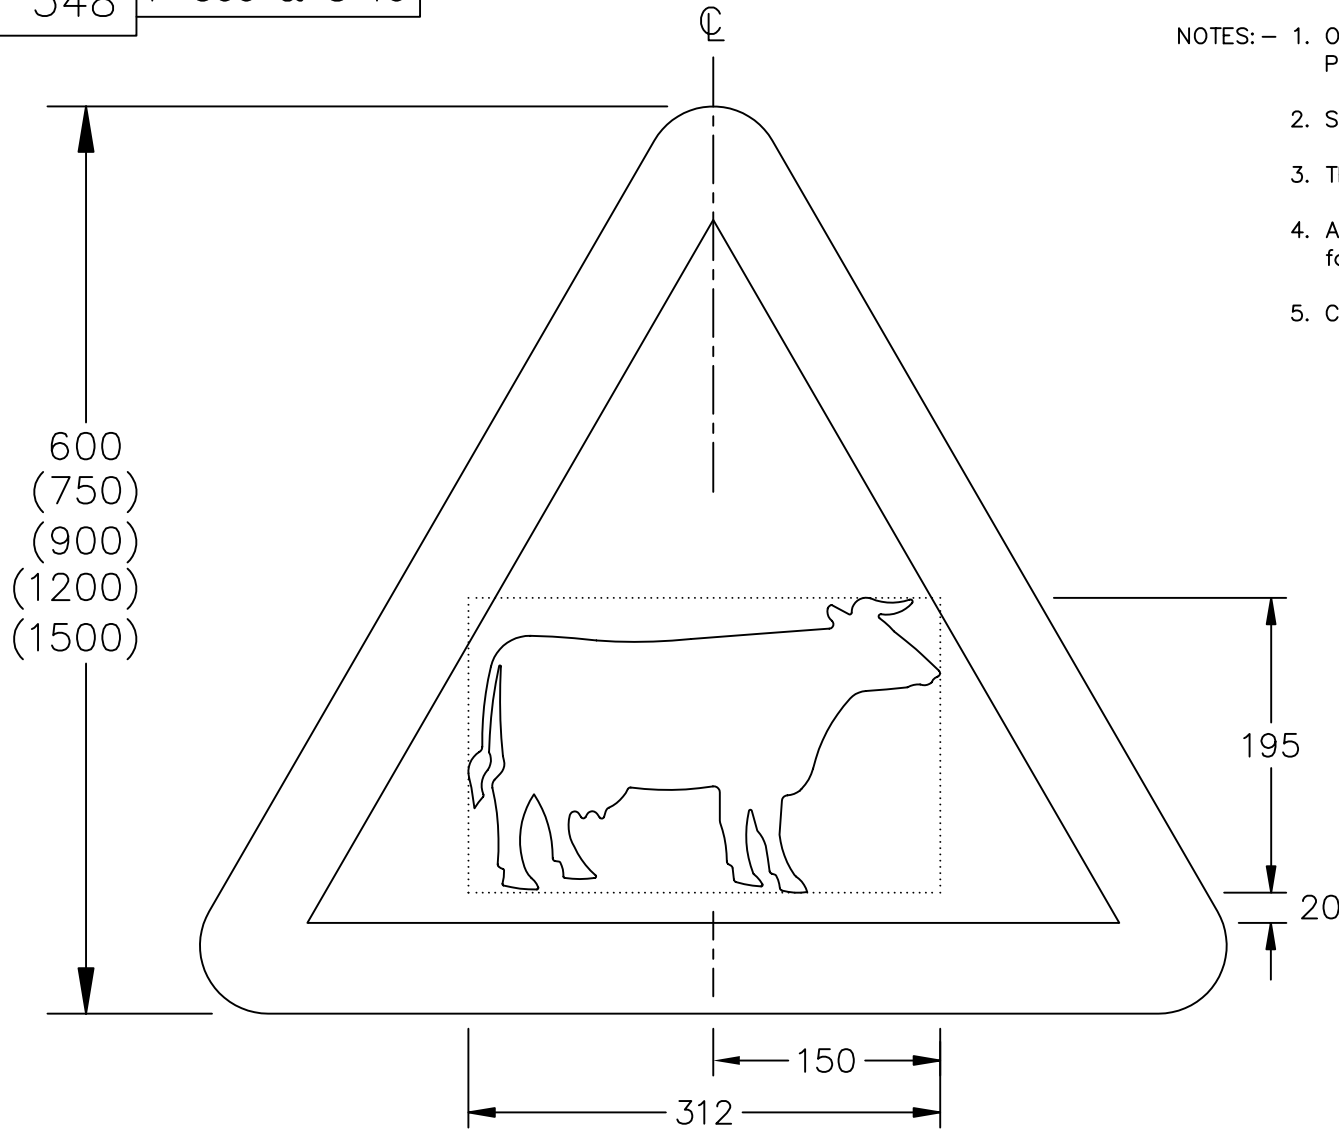

Drawing No.
P 548

Related Drawings
P 500 & S 10

© CROWN COPYRIGHT

- NOTES:—
1. Other dimensions for the triangle are shown on drawing P 500.
 2. Symbol details are given on drawing S 10.
 3. The tile outline does not form part of the sign.
 4. All 600mm sign dimensions shall be varied proportionally for the other triangle heights.
 5. COLOURS : Border ----- RED
Background ---- WHITE
Symbol ----- BLACK

P548

Before using this drawing, confirm that it has not been superseded.

Department for
Transport

Title: Warning Sign
CATTLE
likely to be in road ahead

Issue: Date :
A: 22.6.94
B: 25.6.04
C:

Drawn by :
S.P.
Approved by :
R.M.

Dimensions:
MILLIMETRES

Drawing No.
P 548