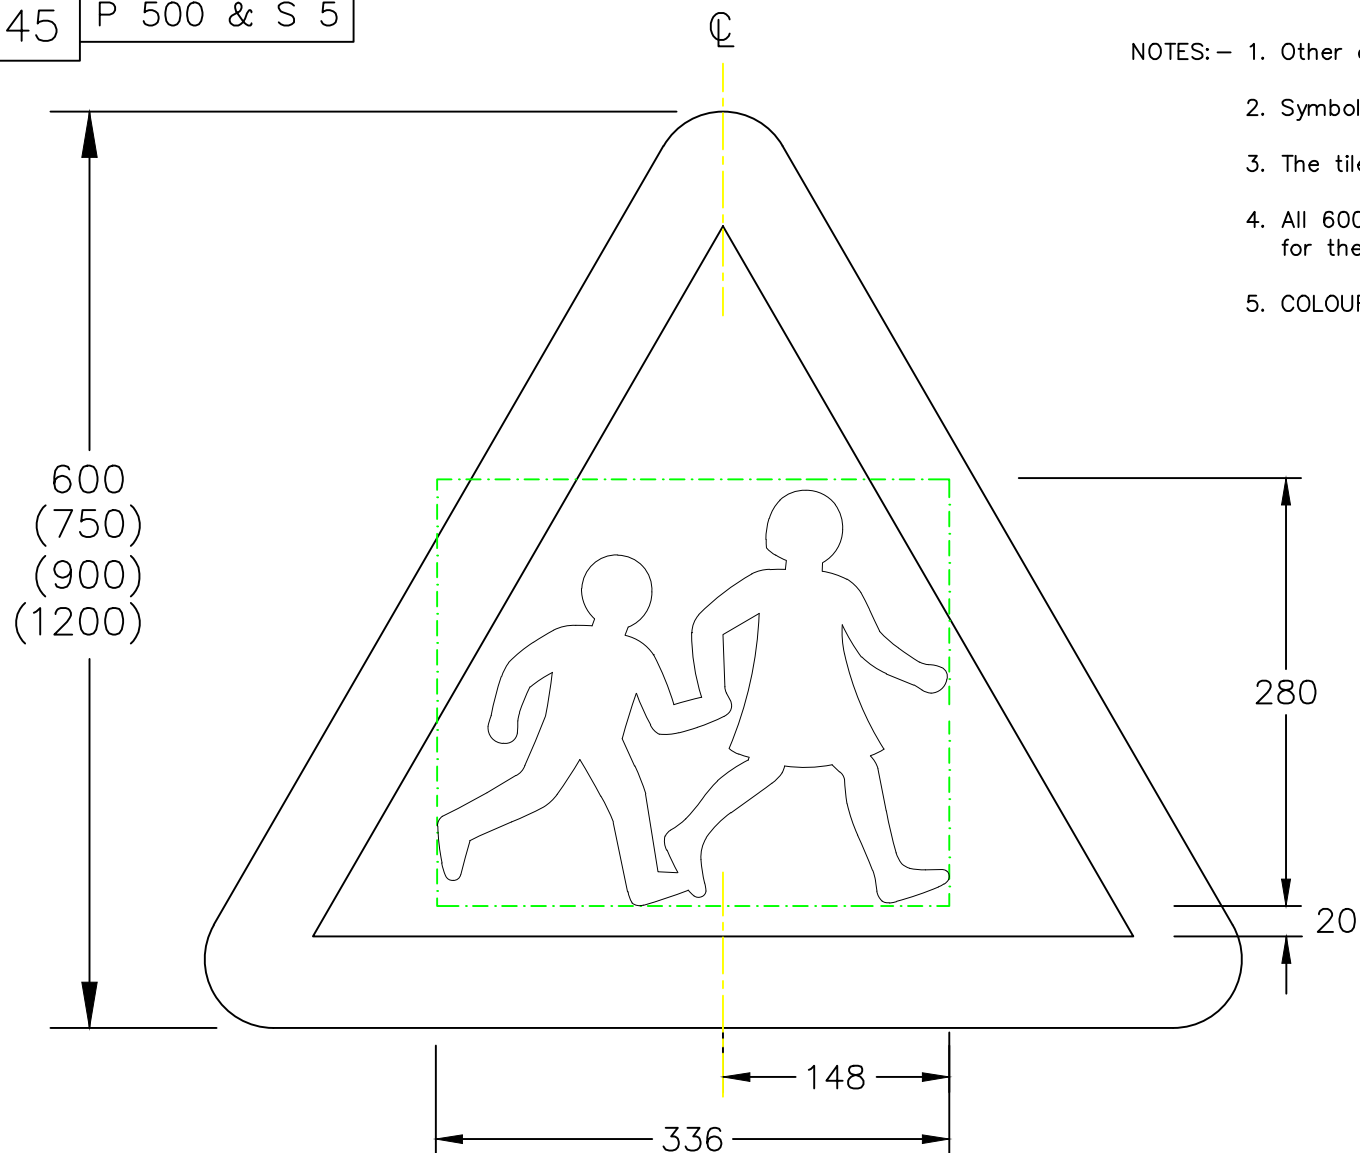

Drawing No.
P 545

Related Drawings
P 500 & S 5

© CROWN COPYRIGHT

- NOTES:-
1. Other dimensions for the triangle are shown on P 500.
 2. Symbol details are given on drawing S 5.
 3. The tile outline does not form part of the sign.
 4. All 600mm sign dimensions shall be varied proportionally for the other triangle heights.
 5. COLOURS : Border ----- RED
Background ---- WHITE
Symbol ----- BLACK

P545

Before using this drawing, confirm that it has not been superseded.

<p><i>Department for</i> Transport</p>	Title:	Warning Sign	Issue:	Date:	Drawn by:	Dimensions:	Drawing No.
		CHILDREN	A:	22.6.94	S.P.	MILLIMETRES	P 545
	(going to or from school or playground ahead)		B:	13.11.02	Approved by:		
			C:	18.2.16	R.M.		

Drawing No.

S 5

© CROWN COPYRIGHT

- NOTES: 1. The grid does not form part of any sign to which the symbol is applied.
 2. Dimensions are given in grid divisions.

S05

Before using this drawing, confirm that it has not been superseded.

Department for Transport	Title:	Symbol	Issue:	Date:	Drawn by:	Dimensions:	Drawing No.
		CHILDREN	A:	15.2.94	S.P.	ALL IN	S 5
			B:	12.11.02	Approved by:	GRID DIVISIONS	
			C:	18.2.16	R.M.		