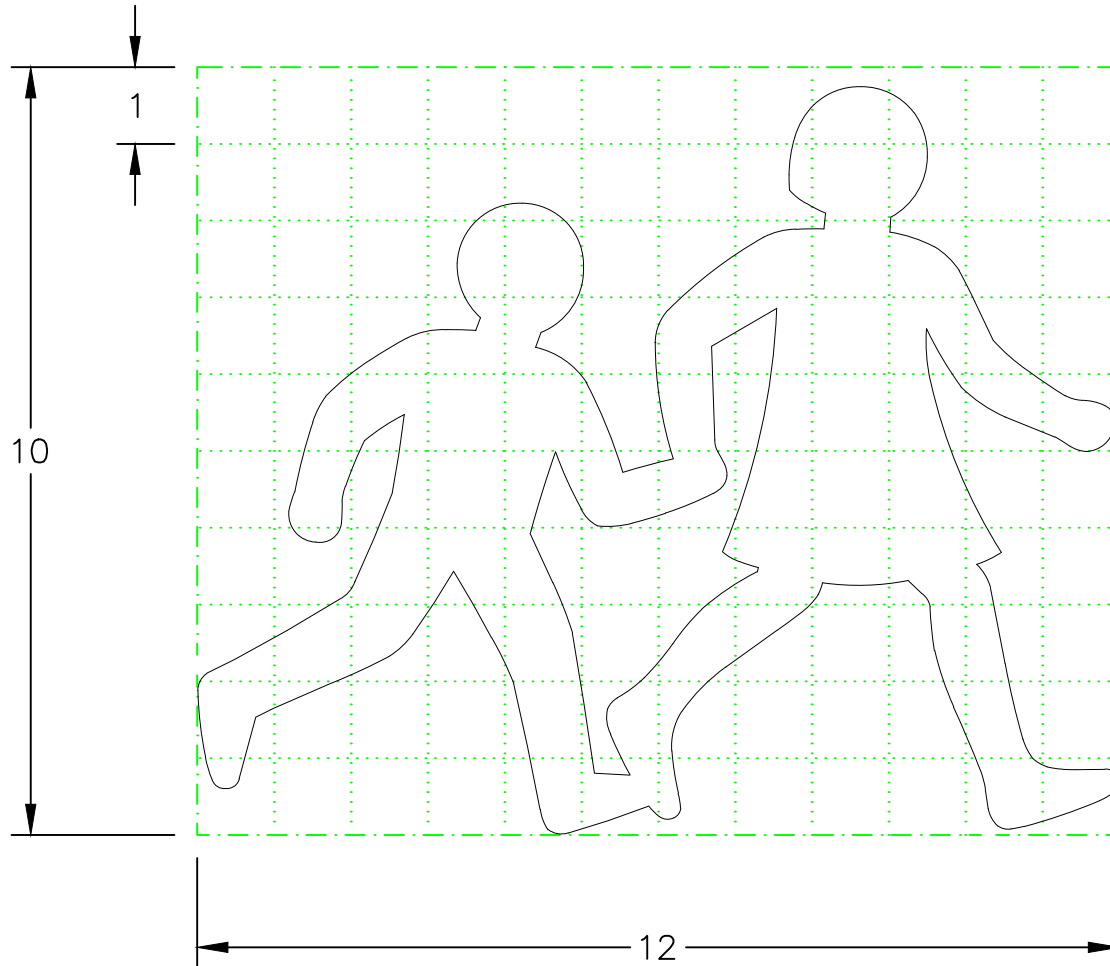

Drawing No.
P 545

Related Drawings
P 500 & S 5

© CROWN COPYRIGHT

- NOTES:-
1. Other dimensions for the triangle are shown on P 500.
 2. Symbol details are given on drawing S 5.
 3. The tile outline does not form part of the sign.
 4. All 600mm sign dimensions shall be varied proportionally for the other triangle heights.
 5. COLOURS : Border ----- RED
Background ---- WHITE
Symbol ----- BLACK

P545

Before using this drawing, confirm that it has not been superseded.

<p><i>Department for</i> Transport</p>	Title:	Warning Sign	Issue:	Date:	Drawn by:	Dimensions:	Drawing No.
		CHILDREN	A:	22.6.94	S.P.	MILLIMETRES	P 545
	(going to or from school or playground ahead)		B:	13.11.02	Approved by:		
			C:	18.2.16	R.M.		

Drawing No.

S 5

© CROWN COPYRIGHT

- NOTES: 1. The grid does not form part of any sign to which the symbol is applied.
 2. Dimensions are given in grid divisions.

S05

Before using this drawing, confirm that it has not been superseded.

Department for Transport	Title:	Symbol	Issue:	Date:	Drawn by:	Dimensions:	Drawing No.
		CHILDREN	A:	15.2.94	S.P.	ALL IN	S 5
			B:	12.11.02	Approved by:	GRID DIVISIONS	
			C:	18.2.16	R.M.		