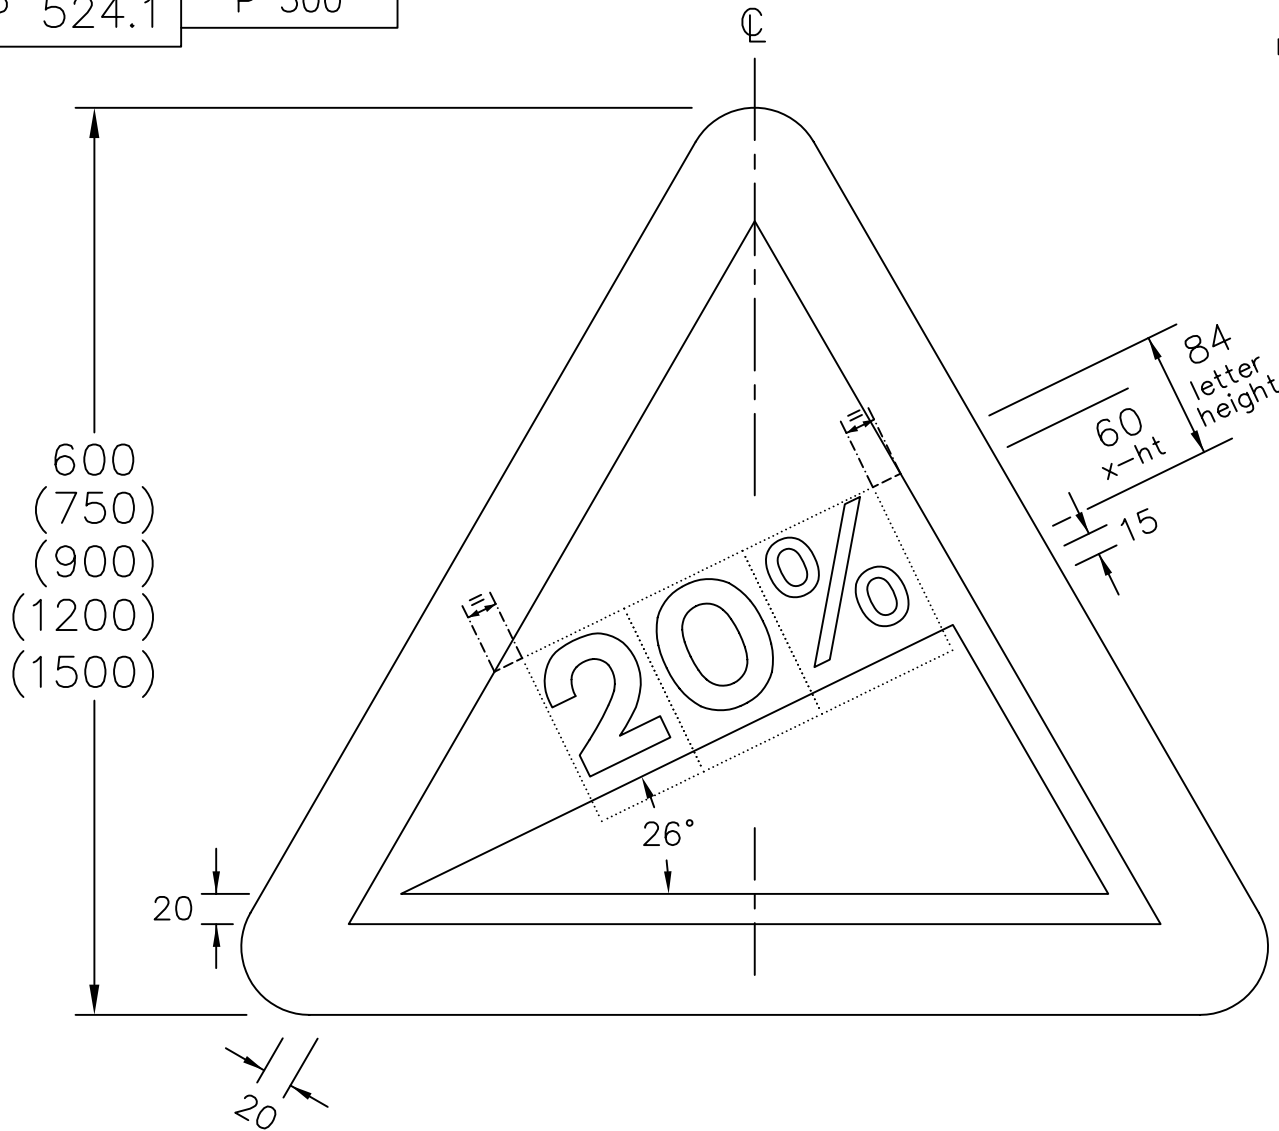

Drawing No.
P 524.1

Related Drawing
P 500

© CROWN COPYRIGHT

- NOTES:—
1. Other dimensions for the triangle are shown on drawing P 500.
 2. The legend is from the Transport Heavy alphabet at the x-height shown.
 3. The tile outlines do not form part of the sign.
 4. All 600mm sign dimensions shall be varied proportionally for the other triangle heights.
 5. COLOURS : Border ----- RED
Background ----- WHITE
Legend & Symbol ---- BLACK

P524x1

Before using this drawing, confirm that it has not been superseded.

Department for
Transport

Title: Warning Sign
STEEP HILL UPWARDS AHEAD

Issue: Date:
A: 22.6.94
B: 16.6.04
C:

Drawn by: S.P.
Approved by: R.M.

Dimensions:
MILLIMETRES

Drawing No.
P 524.1