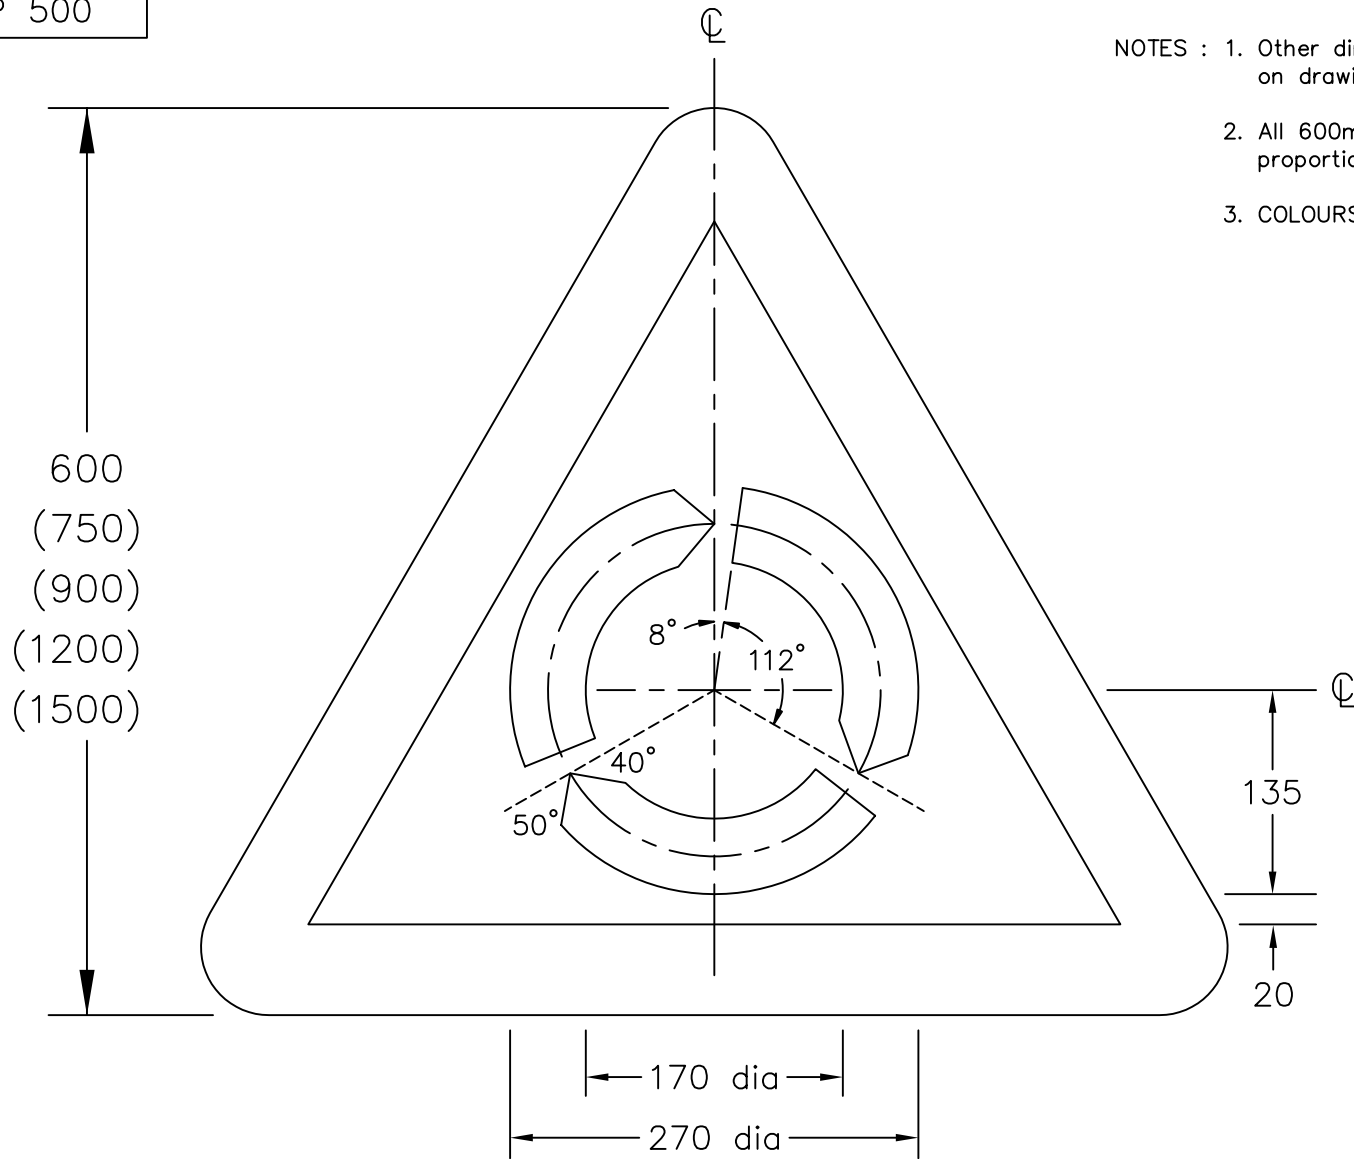

Drawing No.  
P 510

Related Drawing  
P 500

© CROWN COPYRIGHT

- NOTES : 1. Other dimensions for the triangle are shown on drawing P 500.
2. All 600mm sign dimensions shall be varied proportionally for the other triangle heights.
3. COLOURS : Border ----- RED  
Background ---- WHITE  
Symbol ----- BLACK

P510

Before using this drawing, confirm that it has not been superseded.

<p><b>Department for Transport</b></p>	<p>Title: Warning Sign <b>ROUNDAABOUT AHEAD</b></p>	<p>Issue: A: 21.6.94</p>	<p>Date: S.P.</p>	<p>Drawn by:</p>	<p>Dimensions:</p>	<p>Drawing No.</p>
		<p>B: 10.5.04</p>	<p>Approved by:</p>	<p>MILLIMETRES</p>	<p>P 510</p>	
		<p>C:</p>	<p>R.M.</p>			