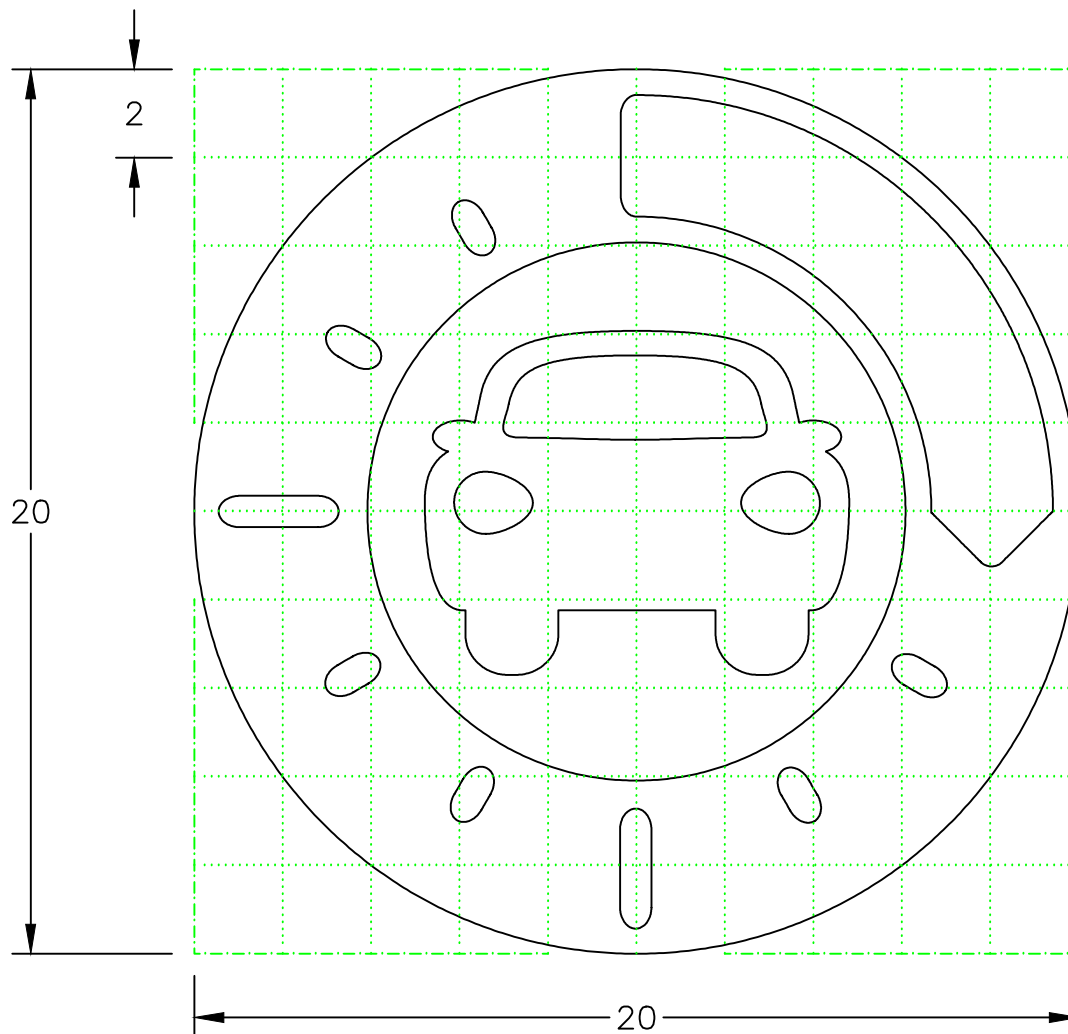

Drawing No.

S 64

© CROWN COPYRIGHT

NOTES: 1. The grid does not form part of any sign to which the symbol is applied.

2. Dimensions are given in grid divisions (normally equal to 1/4 x-height).

3. COLOURS :-
Main ring and car symbol --- BLUE
Other elements ----- WHITE

S64

Before using this drawing, confirm that it has not been superseded.

Department for Transport	Title:	Symbol	Issue:	Date:	Drawn by:	Dimensions:	Drawing No.
		CAR CLUB	A:	11.11.11	L.W./R.M.	ALL IN GRID DIVISIONS	S 64
			B:		Approved by:		
			C:		R.M.		