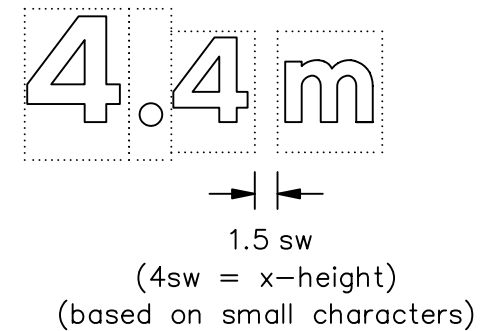

Drawing No.
P 629.2A

© CROWN COPYRIGHT

NOTES: 1. All 750mm dia sign dimensions, including the x-heights, shall be varied proportionally for the other roundel sizes.

2. The legend is from the Transport Heavy alphabet.

3. The tile outlines do not form part of the sign.

4. COLOURS : Background ----- WHITE
Border ----- RED
Legend & Symbols --- BLACK

P629x2A

Before using this drawing, confirm that it has not been superseded.

**Department for
Transport**

Title: Regulatory Sign
VEHICLE HEIGHT LIMIT
(Metric and Imperial)

Issue: Date:
A: 20.7.94
B: 28.7.04
C:

Drawn by: S.P.
Approved by: R.M.

Dimensions:
MILLIMETRES
(stroke widths
where indicated)

Drawing No.
P 629.2A