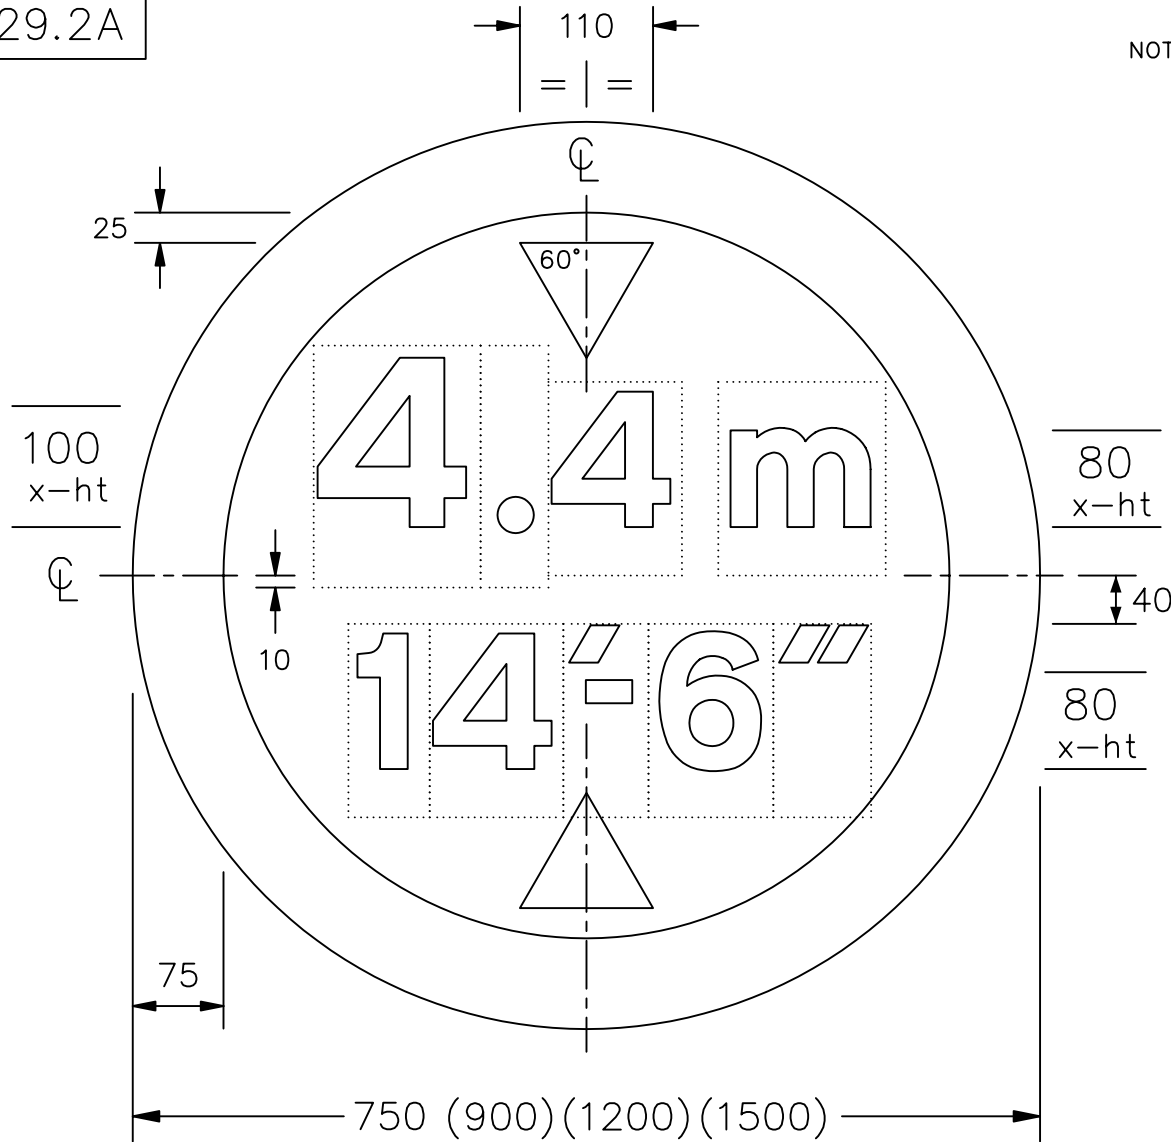

Drawing No.  
P 629.2A

© CROWN COPYRIGHT

NOTES: 1. All 750mm dia sign dimensions, including the x-heights, shall be varied proportionally for the other roundel sizes.

2. The legend is from the Transport Heavy alphabet.

3. The tile outlines do not form part of the sign.

4. COLOURS : Background ----- WHITE  
Border ----- RED  
Legend & Symbols --- BLACK

P629x2A

Before using this drawing, confirm that it has not been superseded.

**Department for  
Transport**

Title: Regulatory Sign  
VEHICLE HEIGHT LIMIT  
(Metric and Imperial)

Issue: Date:  
A: 20.7.94  
B: 28.7.04  
C:

Drawn by: S.P.  
Approved by: R.M.

Dimensions:  
MILLIMETRES  
(stroke widths  
where indicated)

Drawing No.  
P 629.2A