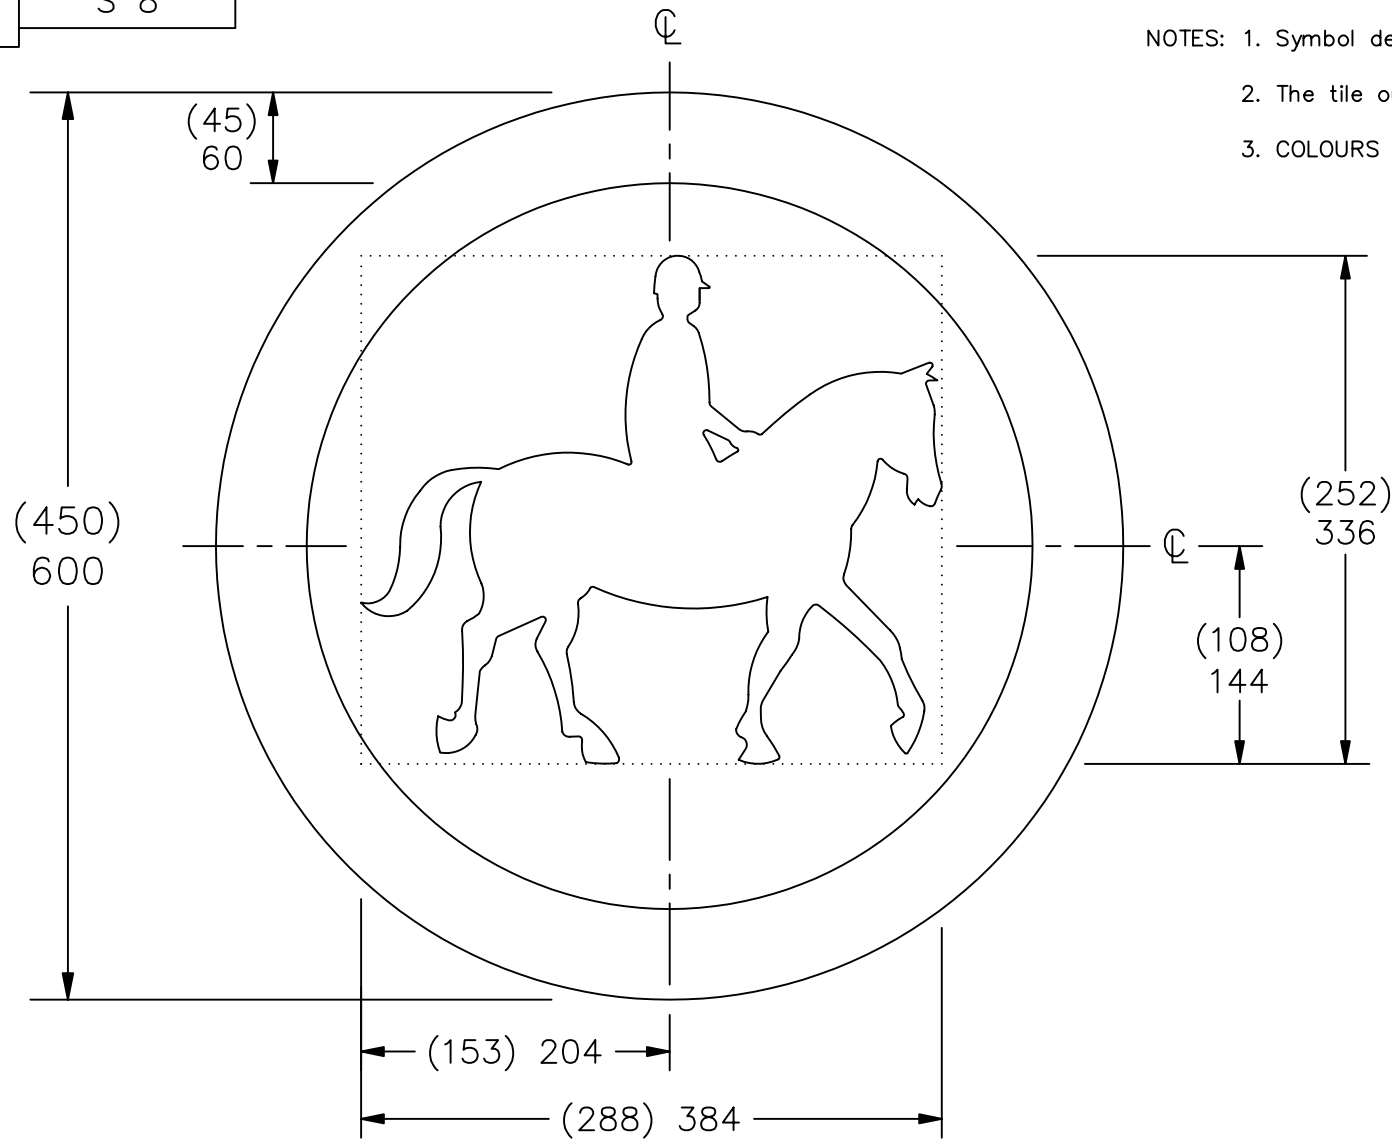

Drawing No.
P 622.6

Related Drawing
S 8

© CROWN COPYRIGHT

- NOTES: 1. Symbol details are given on drawing S 8.
 2. The tile outline does not form part of the sign.
 3. COLOURS : Background --- WHITE
 Border ----- RED
 Symbol ----- BLACK

P622x6

Before using this drawing, confirm that it has not been superseded.

Department for
Transport

Title: Regulatory Sign
RIDDEN OR ACCOMPANIED
HORSES PROHIBITED

Issue: Date:
A: 5.7.94
B: 16.7.04
C:

Drawn by: S.P.
Approved by: R.M.

Dimensions:
MILLIMETRES

Drawing No.
P 622.6