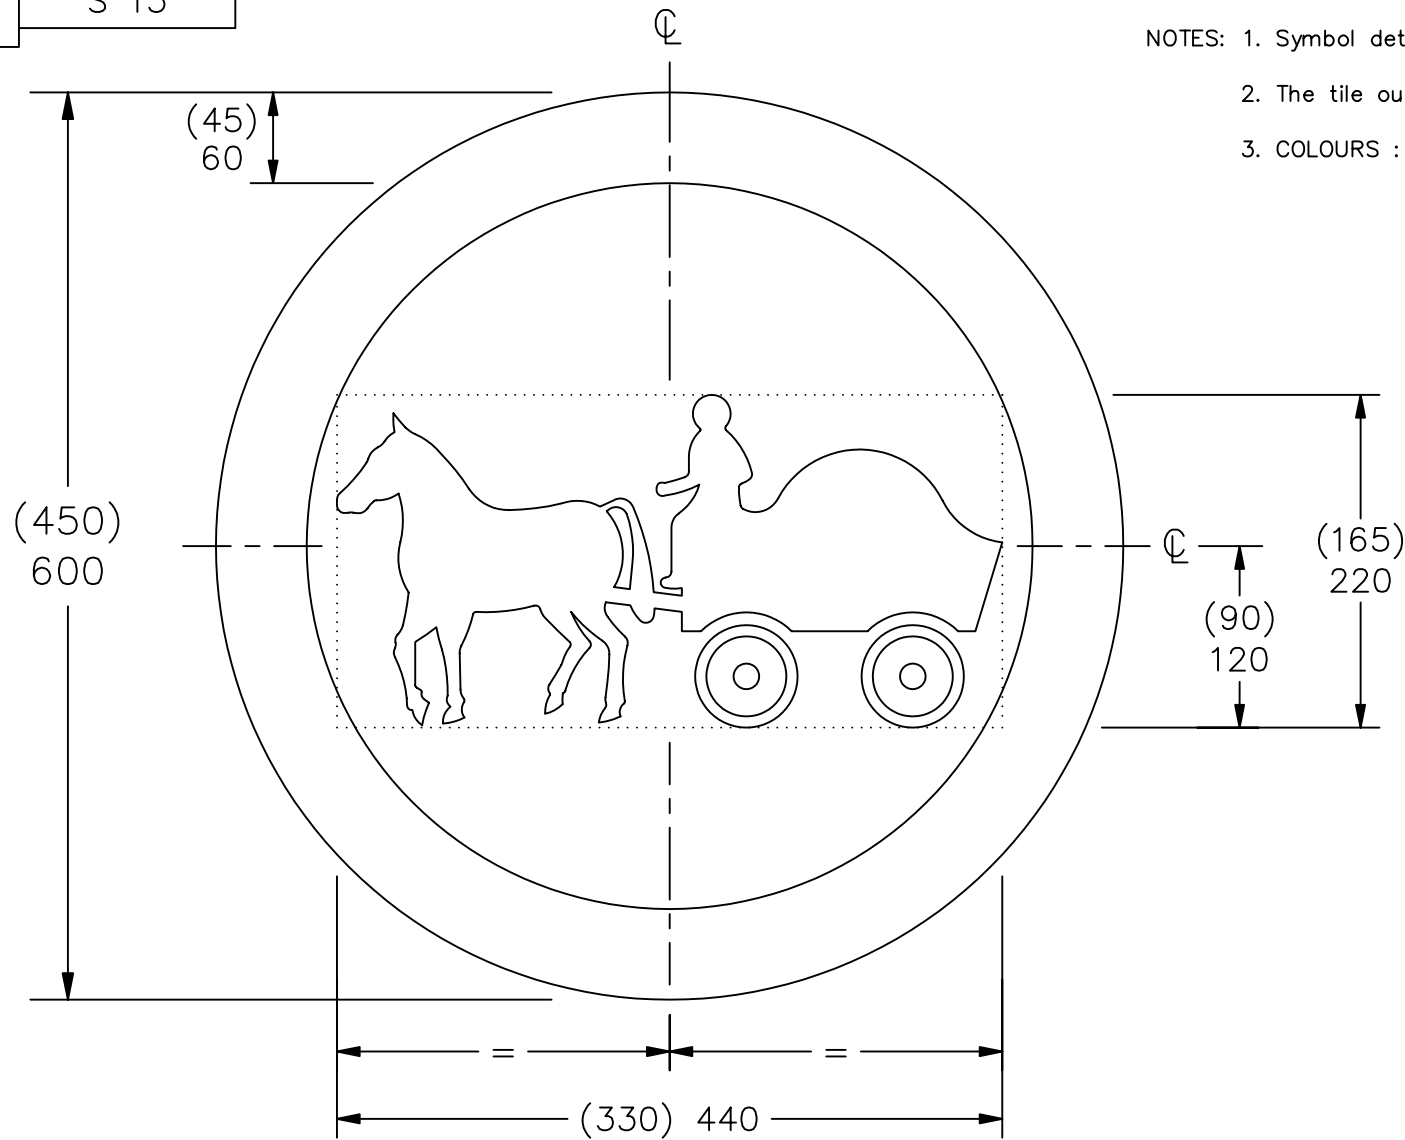

Drawing No.
P 622.5

Related Drawing
S 15

© CROWN COPYRIGHT

- NOTES: 1. Symbol details are given on drawing S 15.
2. The tile outline does not form part of the sign.
3. COLOURS : Background --- WHITE
Border ----- RED
Symbol ----- BLACK

P622x5

Before using this drawing, confirm that it has not been superseded.

Department for
Transport

Title: Regulatory Sign
HORSE DRAWN VEHICLES
PROHIBITED

Issue: Date:
A: 5.7.94
B: 16.7.04
C:

Drawn by: S.P.
Approved by: R.M.

Dimensions:
MILLIMETRES

Drawing No.
P 622.5