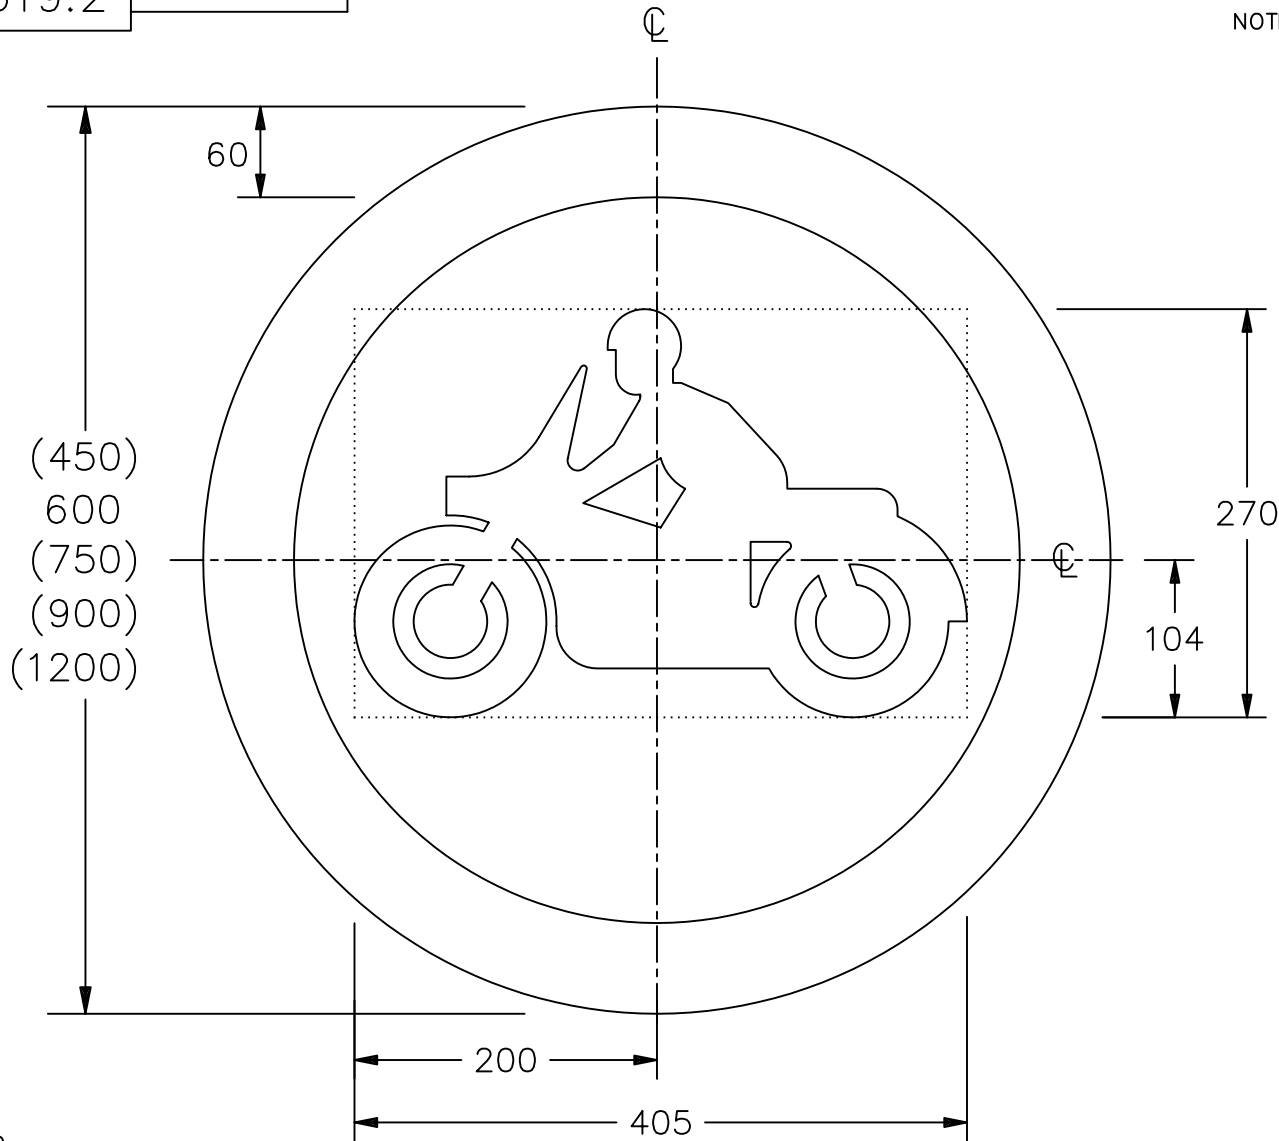

Drawing No.
P 619.2

Related Drawing
S 23

© CROWN COPYRIGHT

NOTES:- 1. All dimensions for the 600mm dia sign shall be varied proportionally for the other roundel sizes.

2. Symbol details are given on drawing S 23.

3. The tile outline does not form part of the sign.

4. COLOURS : Border ----- RED
Symbol ----- BLACK
Background ---- WHITE

P619x2

Before using this drawing, confirm that it has not been superseded.

Department for
Transport

Title: Regulatory Sign
SOLO MOTOR CYCLES PROHIBITED

Issue: A: 5.7.94
B: 14.11.02
C:

Date: S.P.
Approved by: R.M.

Dimensions: MILLIMETRES

Drawing No. P 619.2