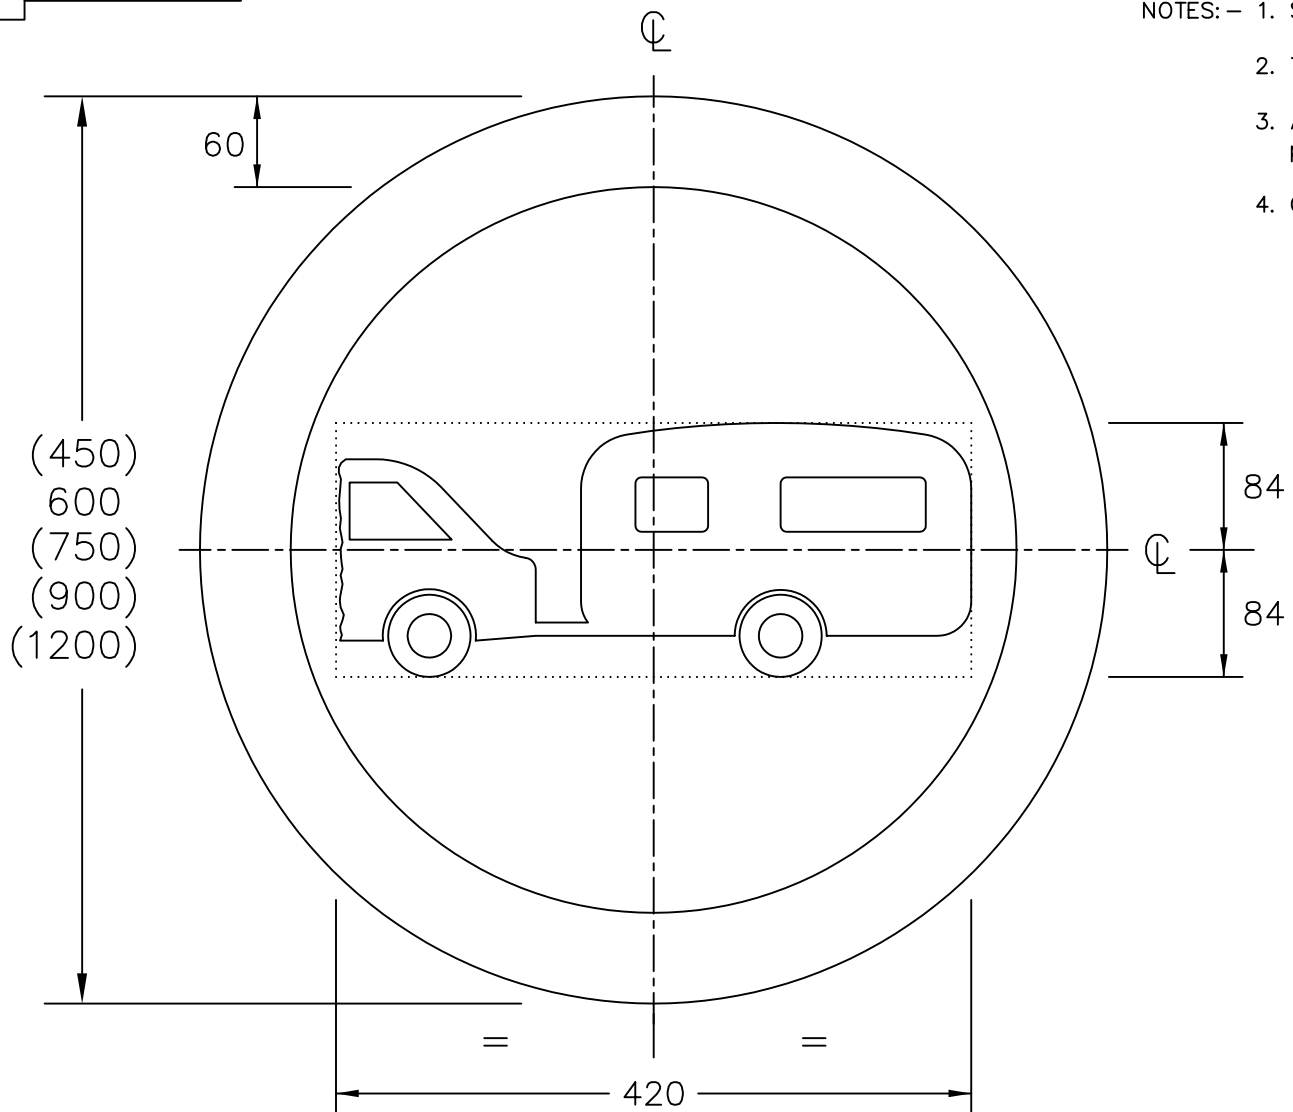

Drawing No.  
P 622.7

Related Drawing  
S 17

© CROWN COPYRIGHT

- NOTES:—
1. Symbol details are given on drawing S 17.
  2. The tile outline does not form part of the sign.
  3. All 600mm dia sign dimensions shall be varied proportionally for the other roundel sizes.
  4. COLOURS : Border ----- RED  
Background --- WHITE  
Symbol ----- BLACK

P622x7

Before using this drawing, confirm that it has not been superseded.

<p><b>Department for Transport</b></p>	Title: Regulatory Sign	Issue: A: 5.12.02	Date: B:	Drawn by: R.M.	Dimensions: MILLIMETRES	Drawing No. P 622.7
	TOWED CARAVANS PROHIBITED	C:	Approved by: R.M.			