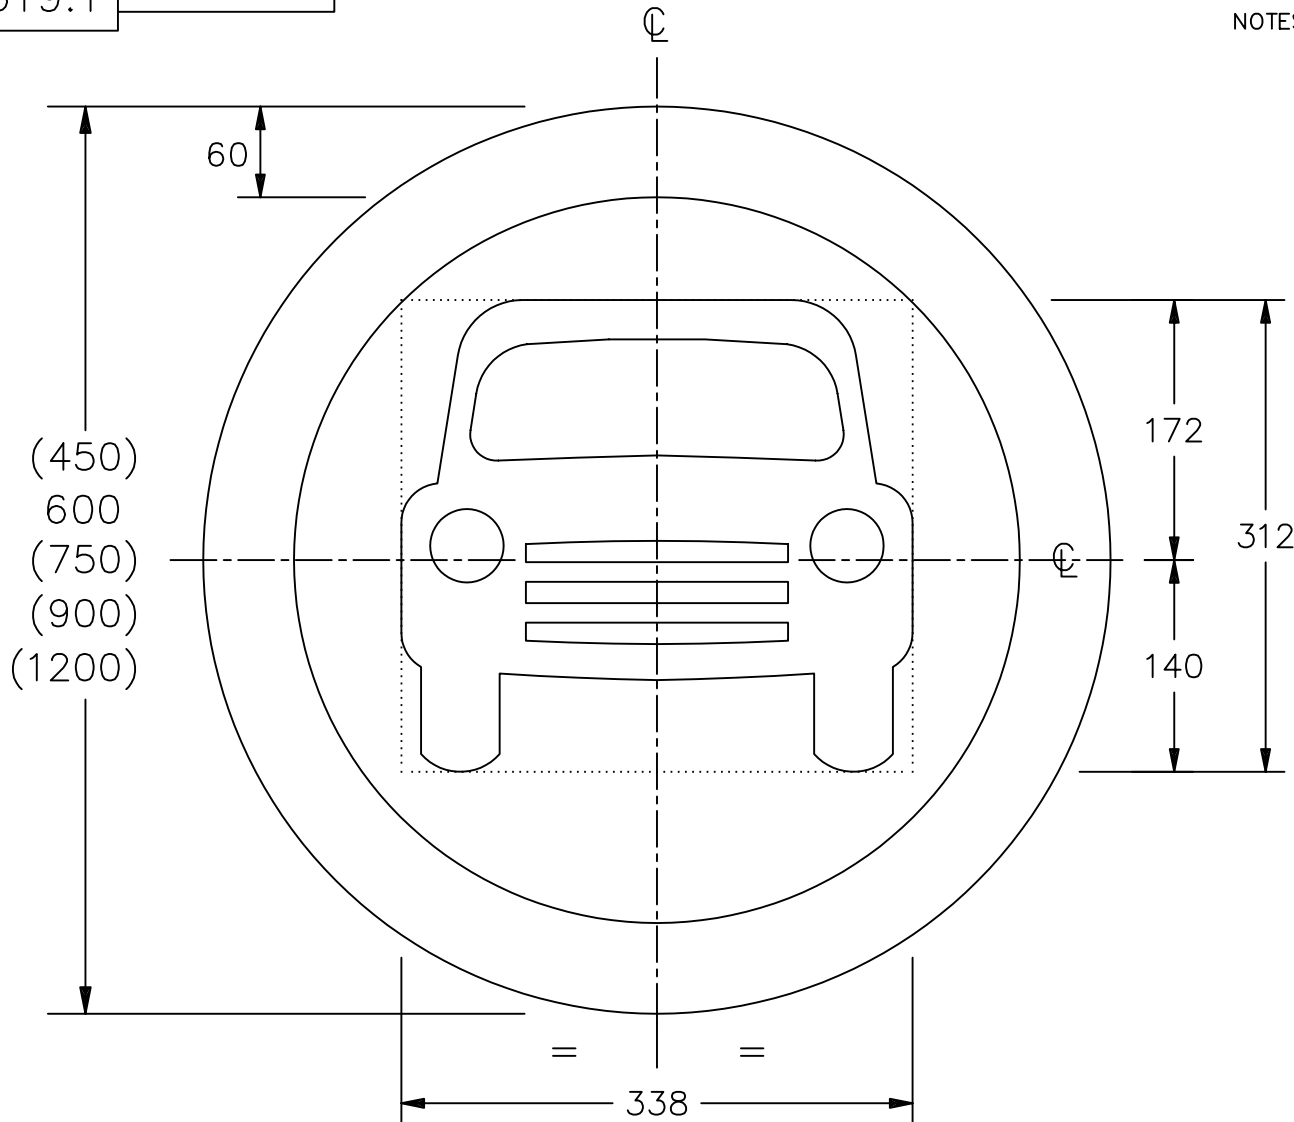

Drawing No.
P 619.1

Related Drawing
S 19

© CROWN COPYRIGHT

- NOTES:— 1. All dimensions for the 600mm dia sign shall be varied proportionally for the other roundel sizes.
2. Symbol details are given on drawing S 19.
3. The tile outline does not form part of the sign.
4. COLOURS : Border ----- RED
Symbol ----- BLACK
Background ---- WHITE

P619x1

Before using this drawing, confirm that it has not been superseded.

**Department for
Transport**

Title: Regulatory Sign
ALL MOTOR VEHICLES EXCEPT
SOLO MOTOR CYCLES PROHIBITED

Issue: Date:
A: 5.7.94
B: 14.11.02
C:

Drawn by: S.P.
Approved by: R.M.

Dimensions:
MILLIMETRES

Drawing No.
P 619.1