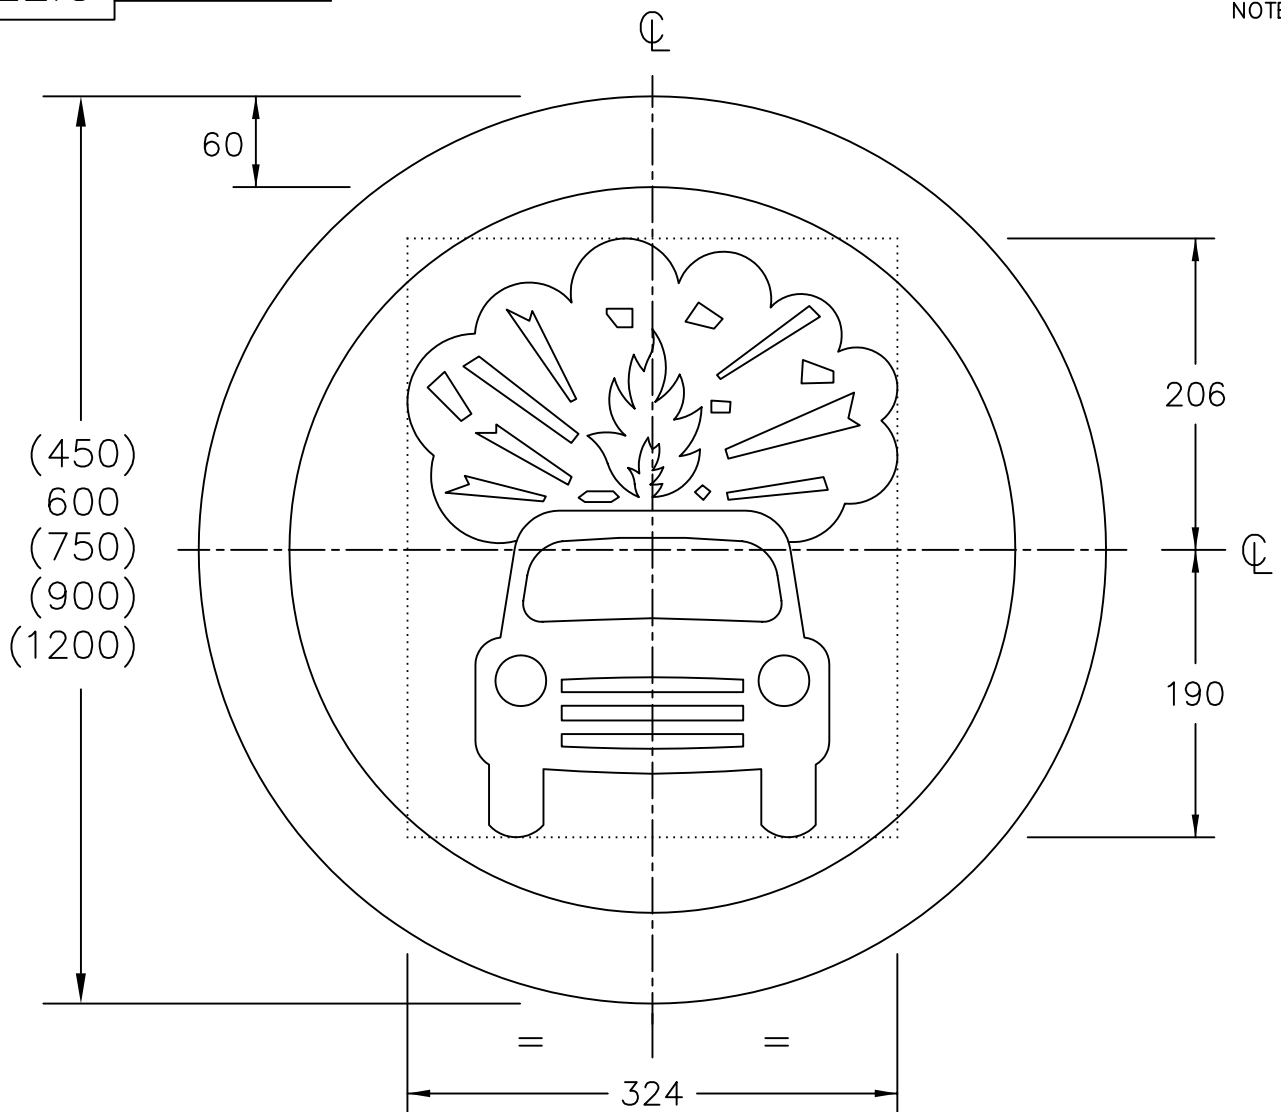

Drawing No.  
P 622.8

Related Drawing  
S 62

© CROWN COPYRIGHT

- NOTES:—
1. Symbol details are given on drawing S 62.
  2. The tile outline does not form part of the sign.
  3. All 600mm dia sign dimensions shall be varied proportionally for the other roundel sizes.
  4. COLOURS : Border ----- RED  
Background ---- WHITE  
Symbol ----- see drawing S 62

P622x8

Before using this drawing, confirm that it has not been superseded.

<p><b>Department for Transport</b></p>	<p>Title: Regulatory Sign VEHICLES CARRYING EXPLOSIVES PROHIBITED</p>	Issue:	Date:	Drawn by:	Dimensions:	<p>Drawing No. P 622.8</p>
		A:	5.12.02	R.M.	MILLIMETRES	
		B:		Approved by:		
		C:		R.M.		