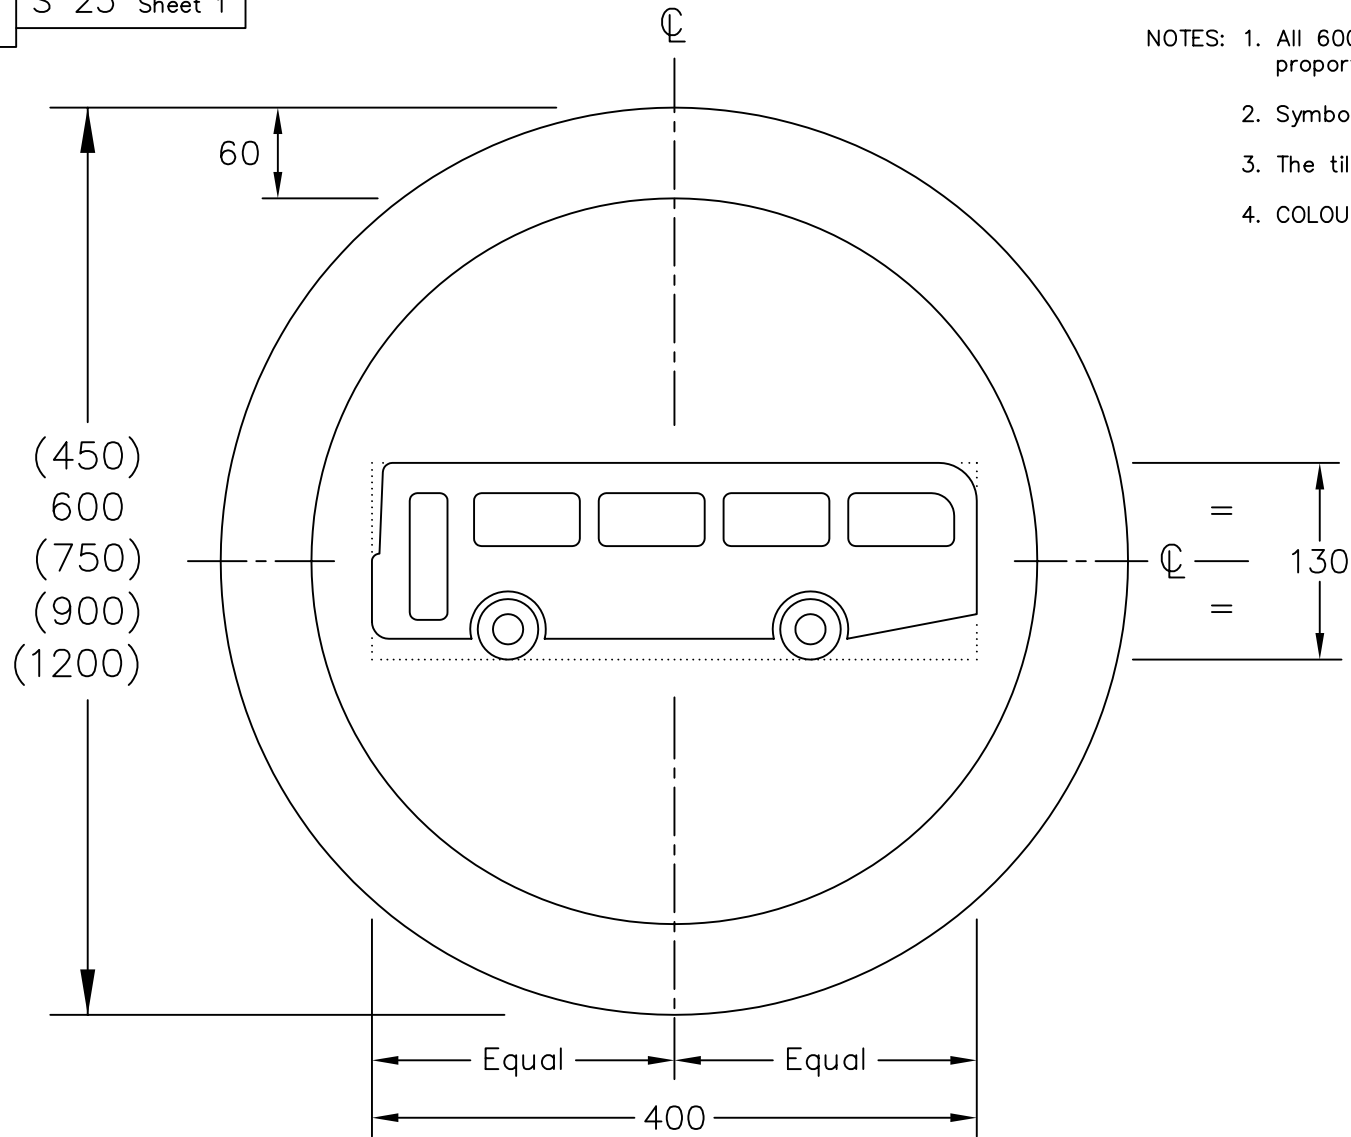

Drawing No.
P 952

Related Drawings
S 25 Sheet 1

© CROWN COPYRIGHT

- NOTES: 1. All 600mm dia sign dimensions shall be varied proportionally for the other roundel sizes.
 2. Symbol details are given on drawing S 25 sheet 1.
 3. The tile outline does not form part of the sign.
 4. COLOURS : Background --- WHITE
 Border ----- RED
 Symbol ----- BLACK

P952

Before using this drawing, confirm that it has not been superseded.

Department for
Transport

Title: Regulatory Sign
BUSES PROHIBITED

Issue: A: 6.7.94
 B: 4.8.04
 C:

Date: S.P.
 Approved by: R.M.

Dimensions: MILLIMETRES

Drawing No. P 952