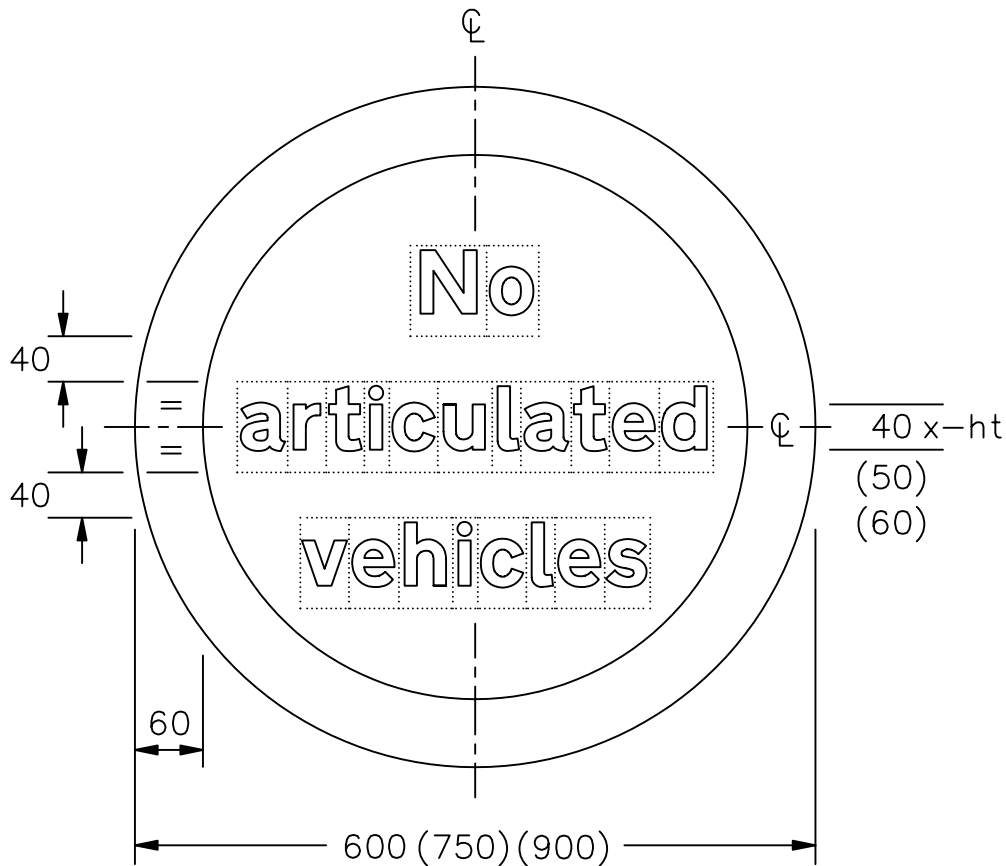

Drawing No.
P 622.4

Before using this drawing, confirm that it has not been superseded.

© CROWN COPYRIGHT

LEGEND CENTRALISED HORIZONTALLY ON VERTICAL CENTRE LINE OF ROUNDAL FOR BOTH SIGNS

- NOTES: 1. All 600mm dia sign dimensions shall be varied proportionally for the other roundel sizes.
2. The legend is from the Transport Heavy alphabet at the x-heights shown.
3. The tile outlines do not form part of the signs.
4. COLOURS : Background --- WHITE
Border ----- RED
Legend ----- BLACK

P622x4

Department for
Transport

Title: Regulatory Signs
NO ARTICULATED VEHICLES
(NO TRACK LAYING VEHICLES)

Issue: A: 5.7.94
B: 16.7.04
C:
Date: 5.7.94
16.7.04
Drawn by: S.P.
Approved by: R.M.

Dimensions: MILLIMETRES

Drawing No.
P 622.4