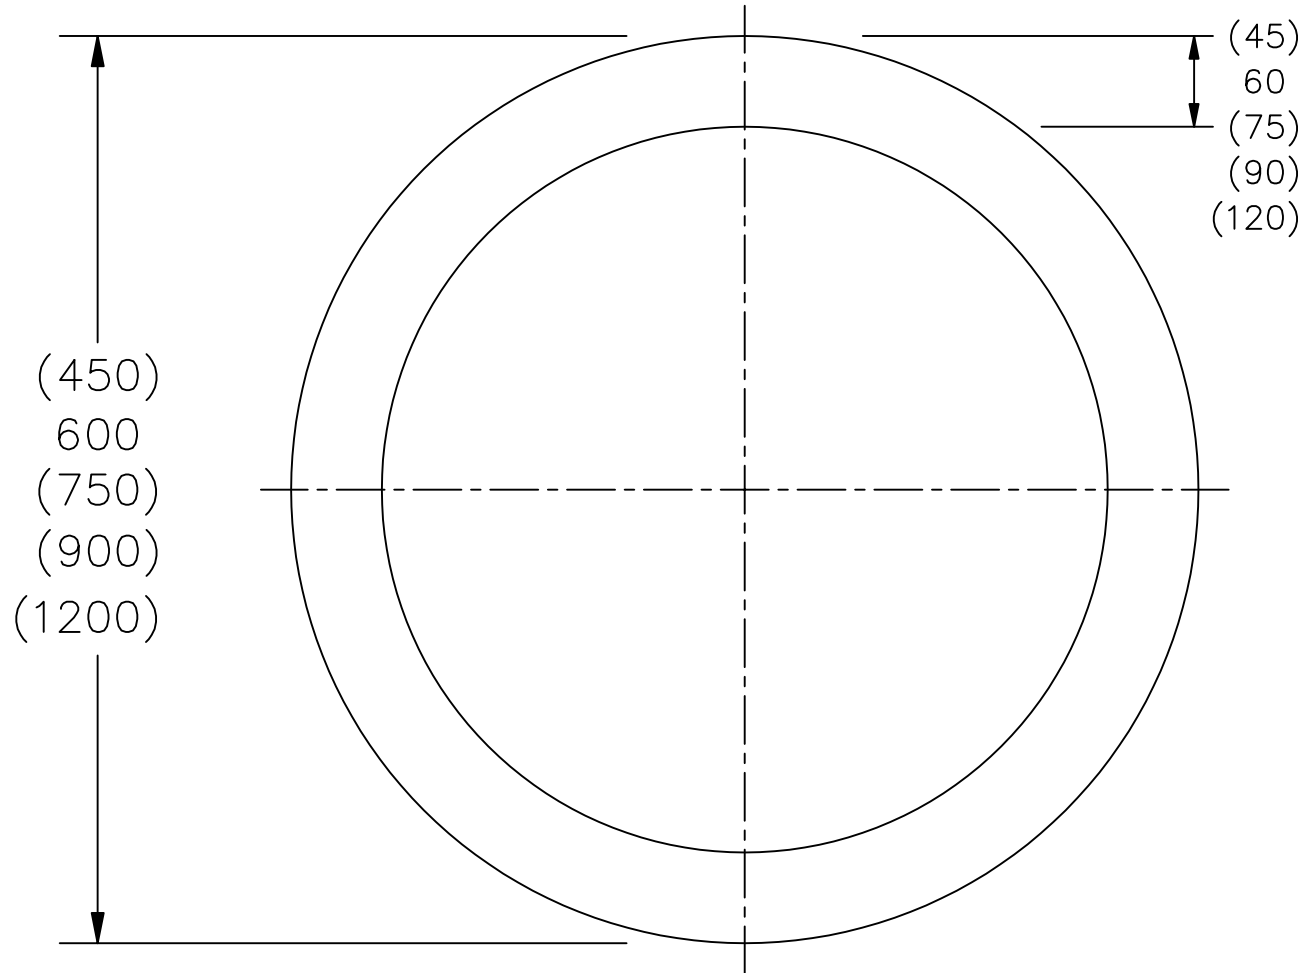

Drawing No.
P 617

© CROWN COPYRIGHT

NOTES: 1. COLOURS : Background ---- WHITE
Border ----- RED

P617

Before using this drawing, confirm that it has not been superseded.

**Department for
Transport**

Title: Regulatory Sign
ALL VEHICLES PROHIBITED

Issue: A: 5.7.94
B: 16.7.04
C:

Date: S.P.
Approved by: R.M.

Dimensions: MILLIMETRES

Drawing No. P 617