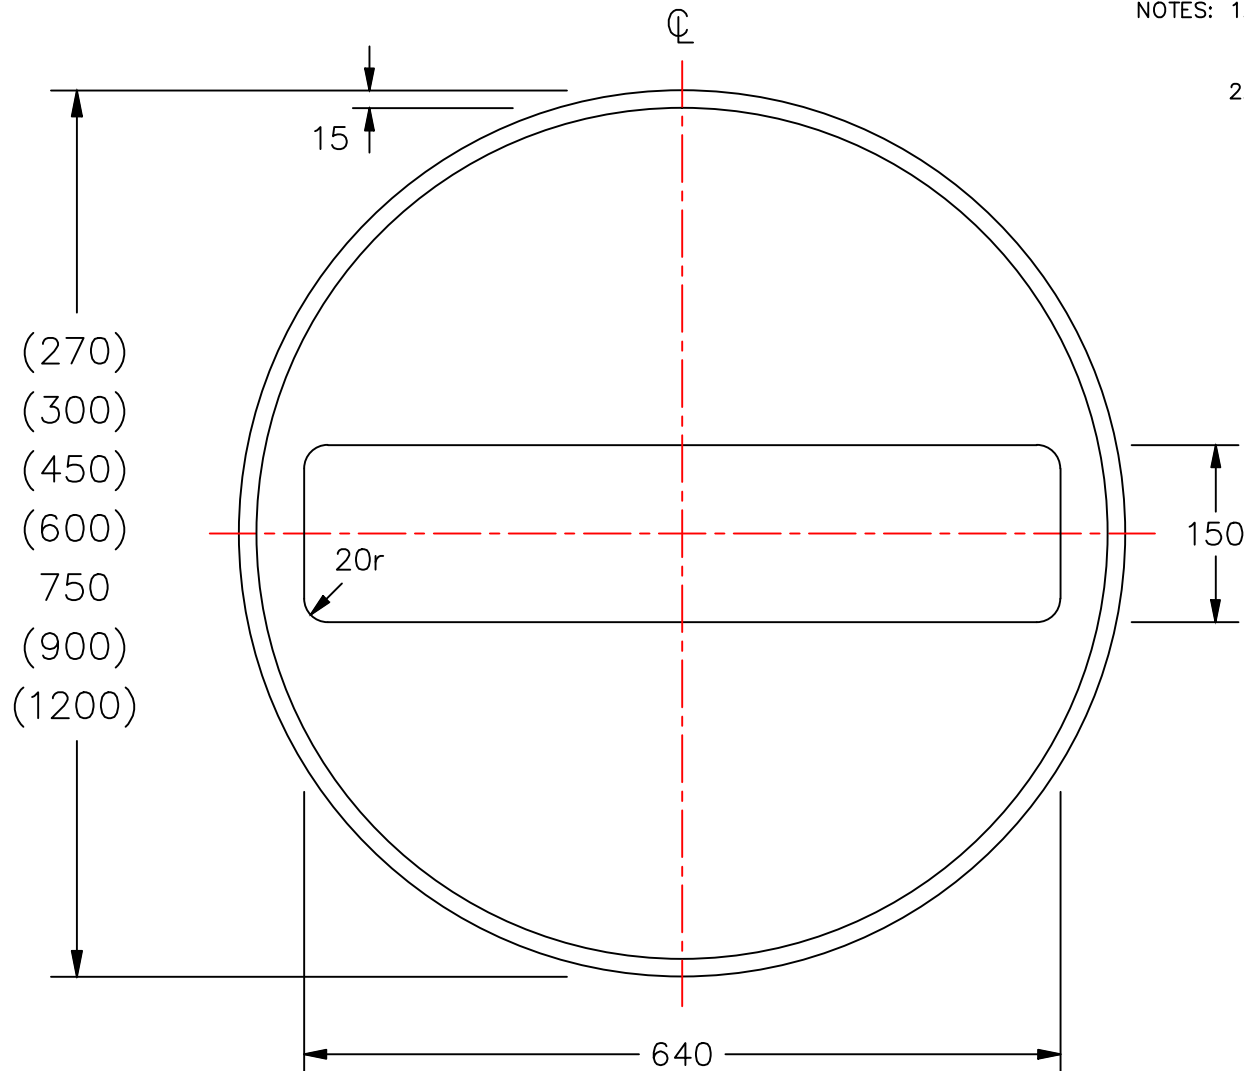

Drawing No.  
P 616

© CROWN COPYRIGHT

NOTES: 1. All 750mm dia sign dimensions shall be varied proportionally for the other roundel sizes.

2. COLOURS : Background ---- RED  
Border & Bar ---- WHITE

P616

Before using this drawing, confirm that it has not been superseded.

<b>Department for Transport</b>	Title:	Regulatory Sign	Issue:	Date:	Drawn by:	Dimensions:	Drawing No.
		NO ENTRY	A:	5.7.94	S.P.	MILLIMETRES	P 616
			B:	16.7.04	Approved by:		
			C:	11.11.11	R.M.		