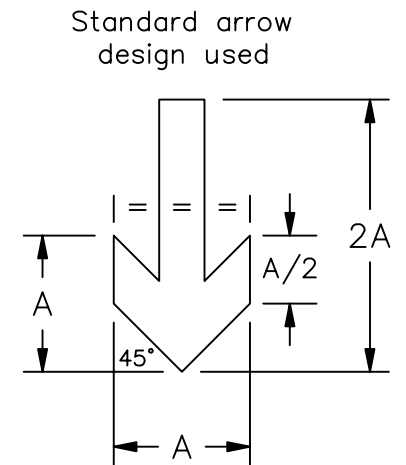

Drawing No.
P 615

© CROWN COPYRIGHT

NOTES: 1. All 750mm dia sign dimensions shall be varied proportionally for the other roundel sizes.

2. COLOURS : Background --- WHITE
 Border ----- RED
 Small arrow --- RED
 Large arrow --- BLACK

Before using this drawing, confirm that it has not been superseded.

P615

**Department for
Transport**

Title: Regulatory Sign
 PRIORITY TO VEHICLES FROM
 THE OPPOSITE DIRECTION

Issue: Date: Drawn by:
 A: 5.7.94 S.P.
 B: 16.7.04 Approved by:
 C: R.M.

Dimensions:
 MILLIMETRES

Drawing No.
 P 615