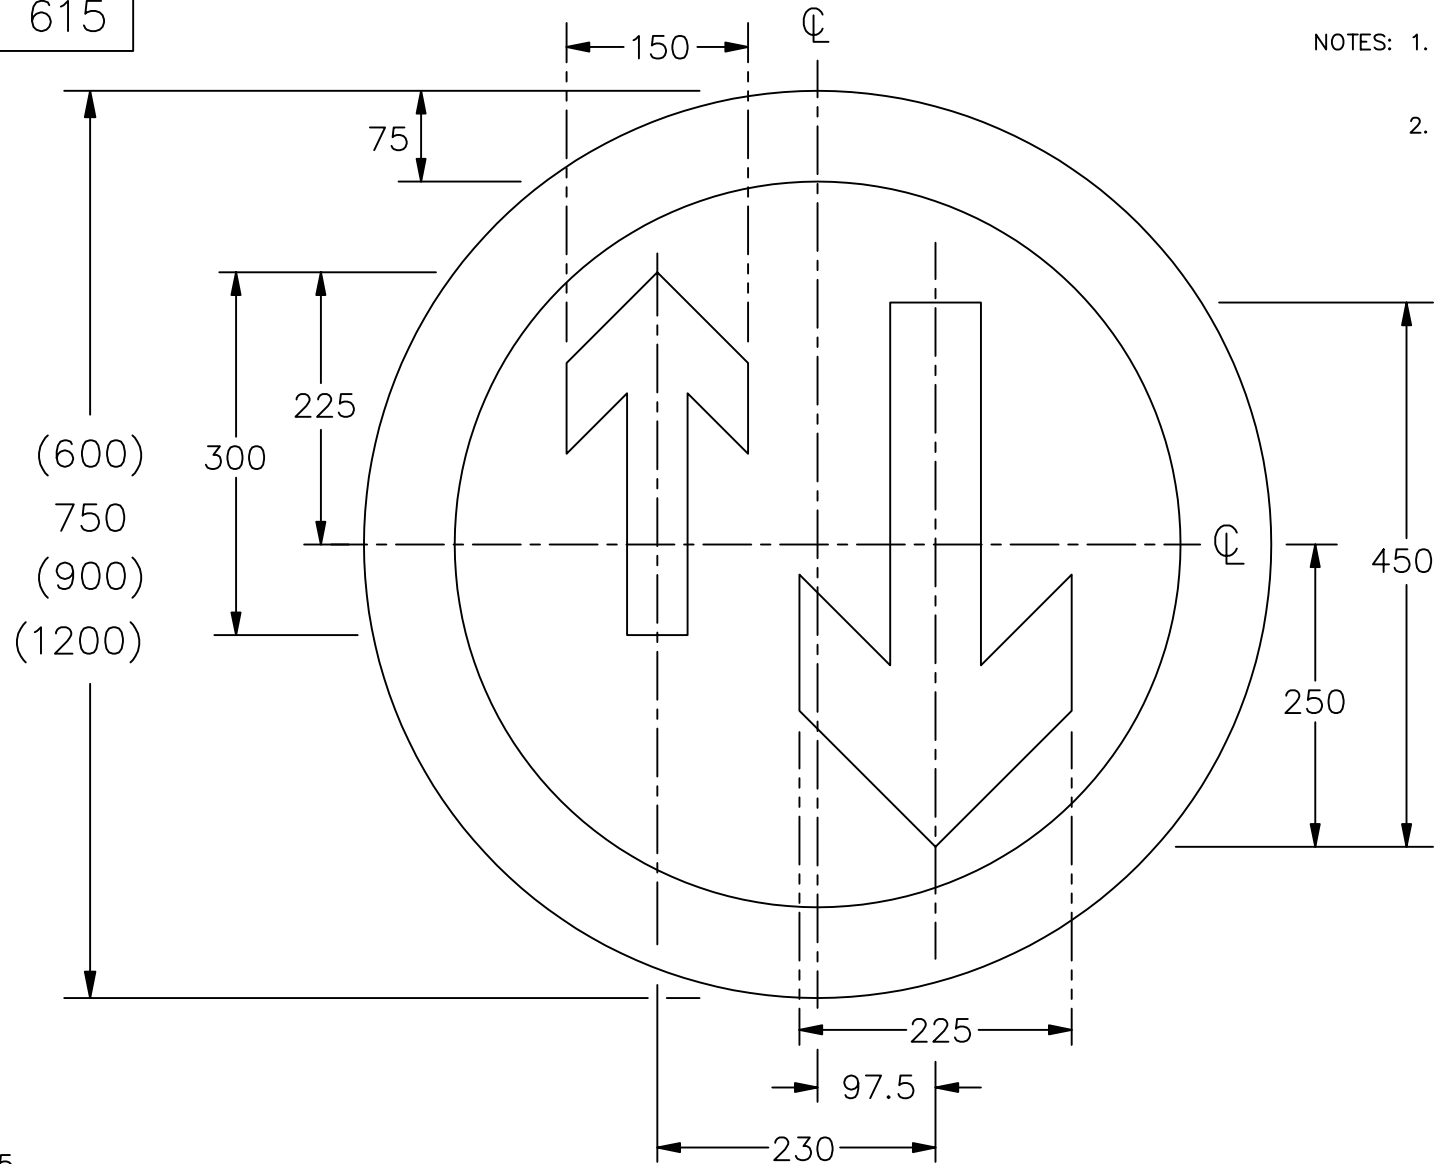

Drawing No.
P 615

© CROWN COPYRIGHT

NOTES: 1. All 750mm dia sign dimensions shall be varied proportionally for the other roundel sizes.

2. COLOURS : Background --- WHITE
 Border ----- RED
 Small arrow --- RED
 Large arrow --- BLACK

Before using this drawing, confirm that it has not been superseded.

P615

**Department for
Transport**

Title: Regulatory Sign
 PRIORITY TO VEHICLES FROM
 THE OPPOSITE DIRECTION

Issue: Date: Drawn by:
 A: 5.7.94 S.P.
 B: 16.7.04 Approved by:
 C: R.M.

Dimensions:
 MILLIMETRES

Drawing No.
 P 615