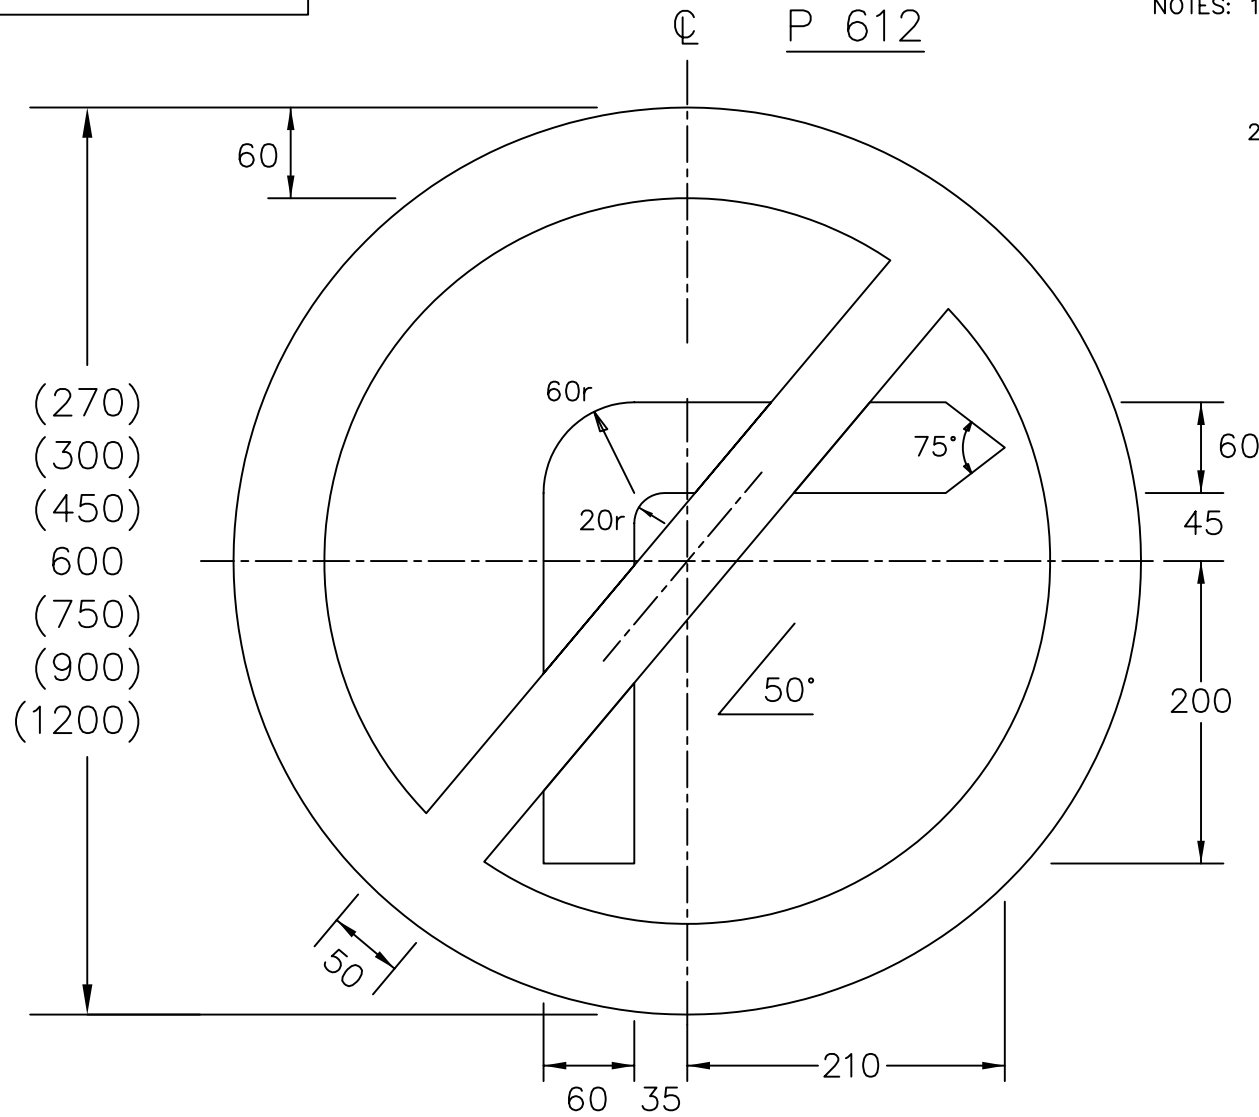

Drawing No.  
P 612 & P 613

© CROWN COPYRIGHT

- NOTES: 1. All 600mm dia sign dimensions shall be varied proportionally for the other roundel sizes. The range of sizes for P 613 is the same as those shown for P 612.
2. COLOURS : Background ---- WHITE  
Border & Bar ---- RED  
Symbol ----- BLACK

P612&613

Before using this drawing, confirm that it has not been superseded.

<b>Department for Transport</b>	Title: Regulatory Signs NO RIGHT TURN (P 612) NO LEFT TURN (P 613)	Issue: A: 5.7.94	Date: 5.7.94	Drawn by: S.P.	Dimensions: MILLIMETRES	Drawing No. P 612 & P 613
		B: 14.11.02	14.11.02	Approved by: R.M.		
		C: 2.6.03	2.6.03	R.M.		