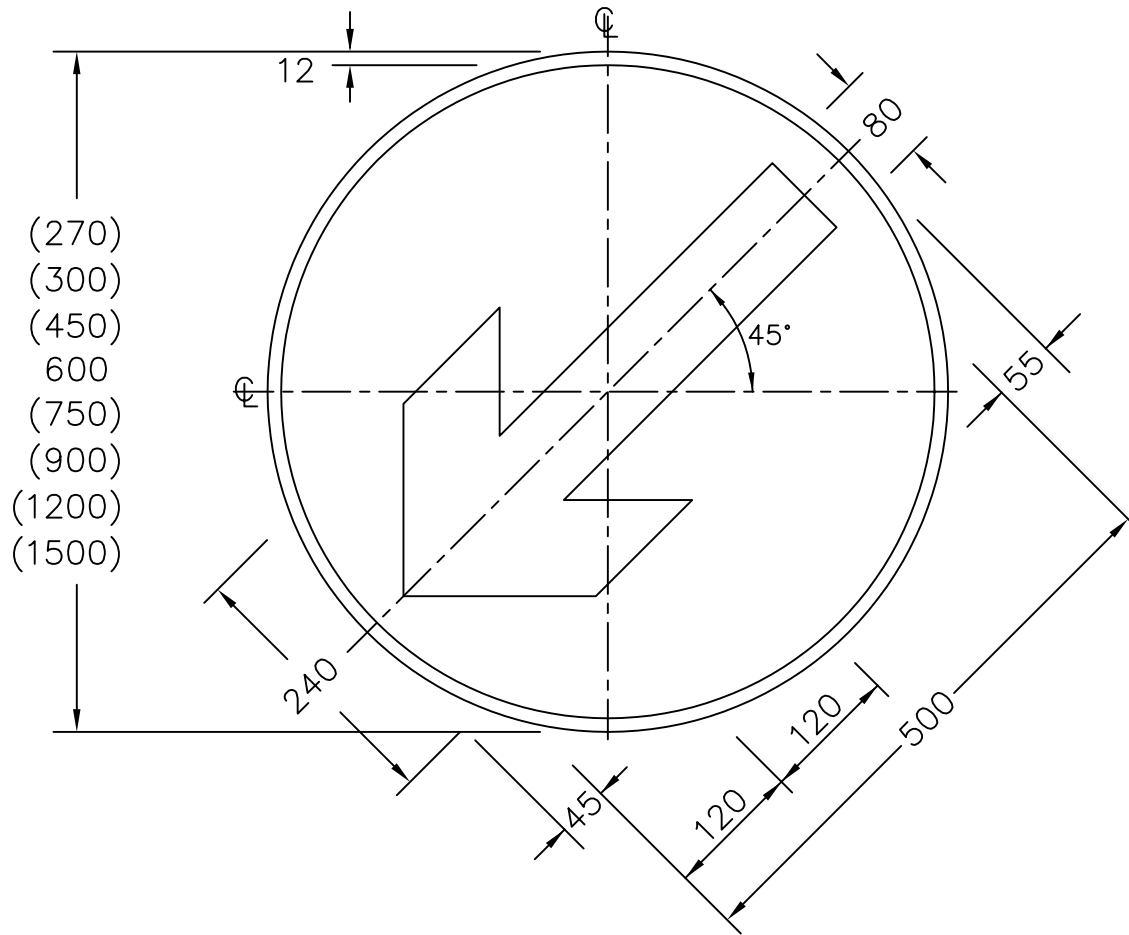

Drawing No.  
P 610

© CROWN COPYRIGHT

- NOTES: 1. All 600mm dia sign dimensions shall be varied proportionally for the other roundel sizes.
2. COLOURS : Background ----- BLUE  
Arrow & Border --- WHITE
3. This sign is the same design as P606

VARIANT

KEEP RIGHT

P610

Before using this drawing, confirm that it has not been superseded.

**Department for  
Transport**

Title: Regulatory Sign  
KEEP LEFT and variant

Issue: Date:  
A: 4.7.94  
B: 14.11.02  
C:

Drawn by: S.P.  
Approved by: R.M.

Dimensions:  
MILLIMETRES

Drawing No.  
P 610