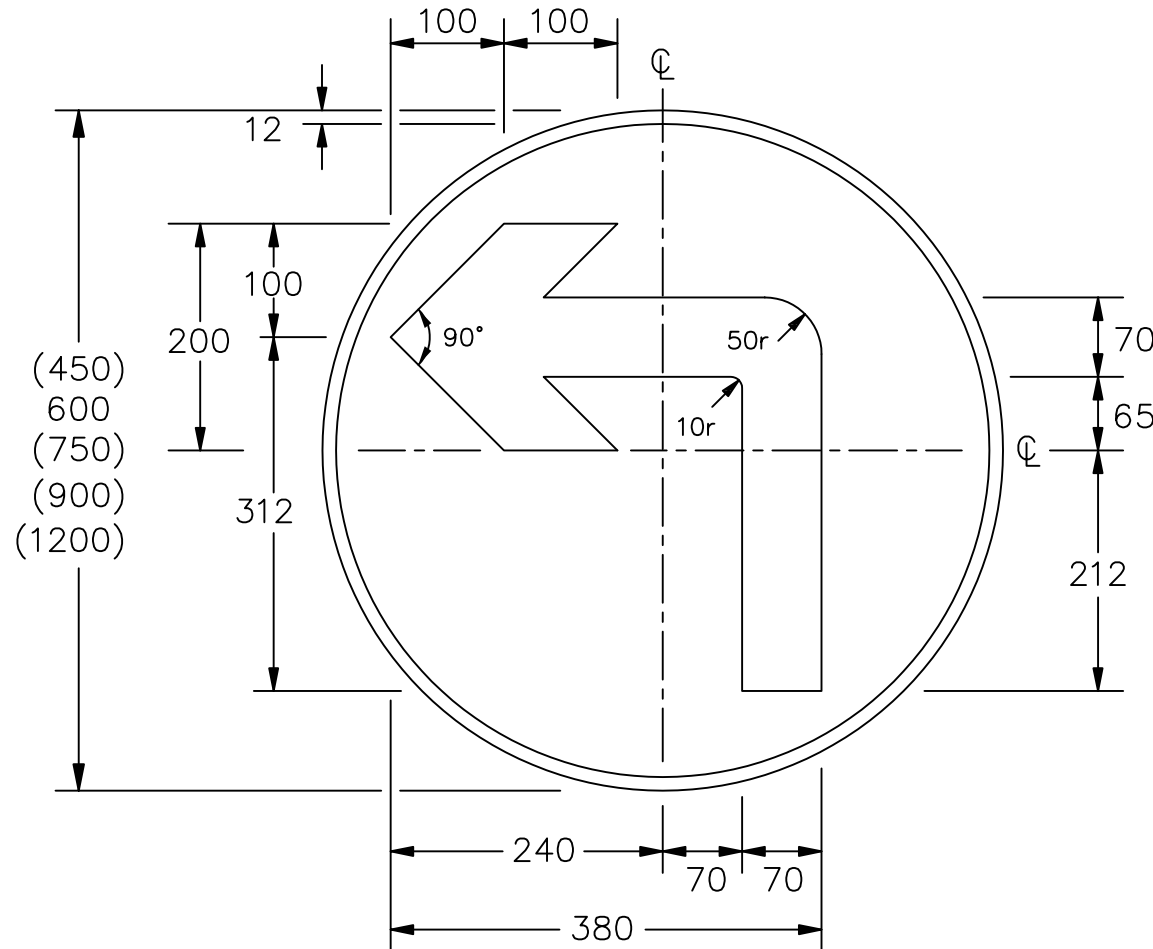

Drawing No.
P 609

© CROWN COPYRIGHT

NOTES: 1. All 600mm dia sign dimensions shall be varied proportionally for the other roundel sizes.

2. COLOURS : Background ----- BLUE
Arrow & Border --- WHITE

VARIANT

TURN RIGHT AHEAD

P609

Before using this drawing, confirm that it has not been superseded.

**Department for
Transport**

Title: Regulatory Sign
TURN LEFT AHEAD
and variant

Issue: Date: Drawn by:
A: 4.7.94 S.P.
B: 16.7.04 Approved by:
C: R.M.

Dimensions:
MILLIMETRES

Drawing No.
P 609