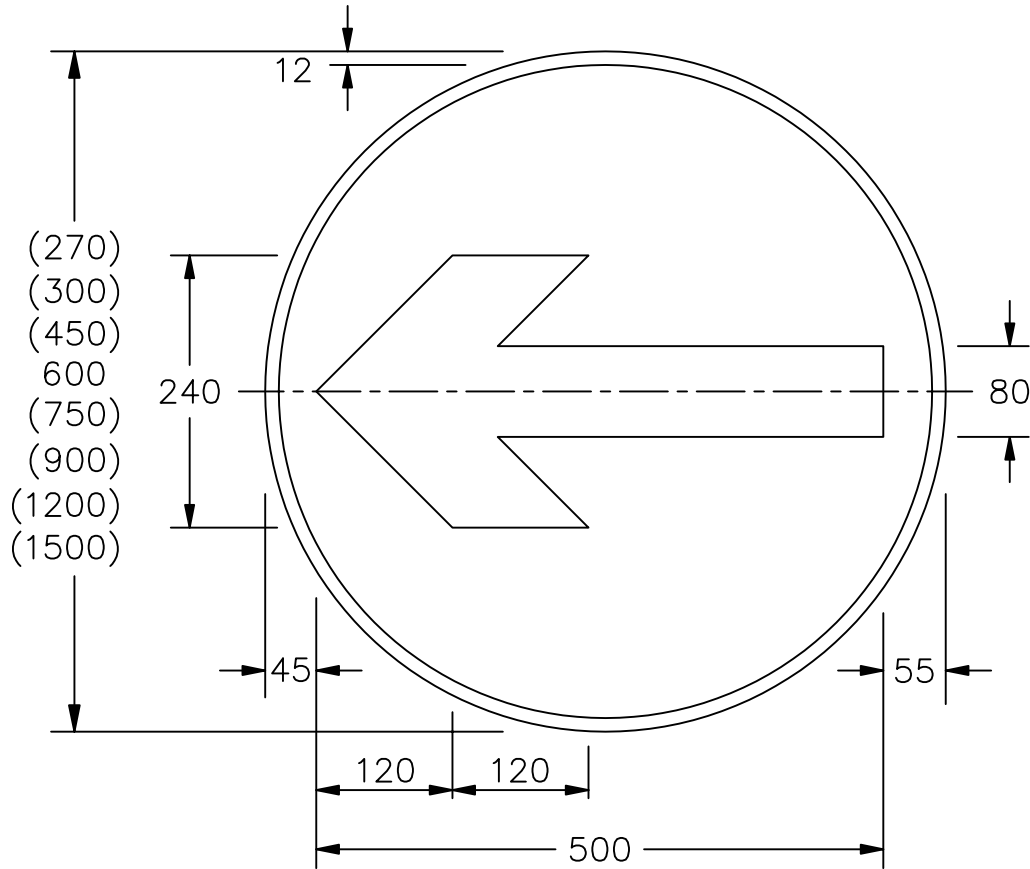

Drawing No.  
P 606

© CROWN COPYRIGHT

NOTES:- 1. All 600mm dia sign dimensions shall be varied proportionally for the other roundel sizes.

2. COLOURS : Background ----- BLUE  
Arrow & Border ---- WHITE

VARIANTS

TURN RIGHT

AHEAD ONLY

P606

Before using this drawing, confirm that it has not been superseded.

**Department for  
Transport**

Title: Regulatory Signs  
**TURN LEFT**  
and variants

Issue: Date: Drawn by:  
A: 4.7.94 S.P.  
B: 8.7.04 Approved by:  
C: R.M.

Dimensions:  
MILLIMETRES

Drawing No.  
P 606