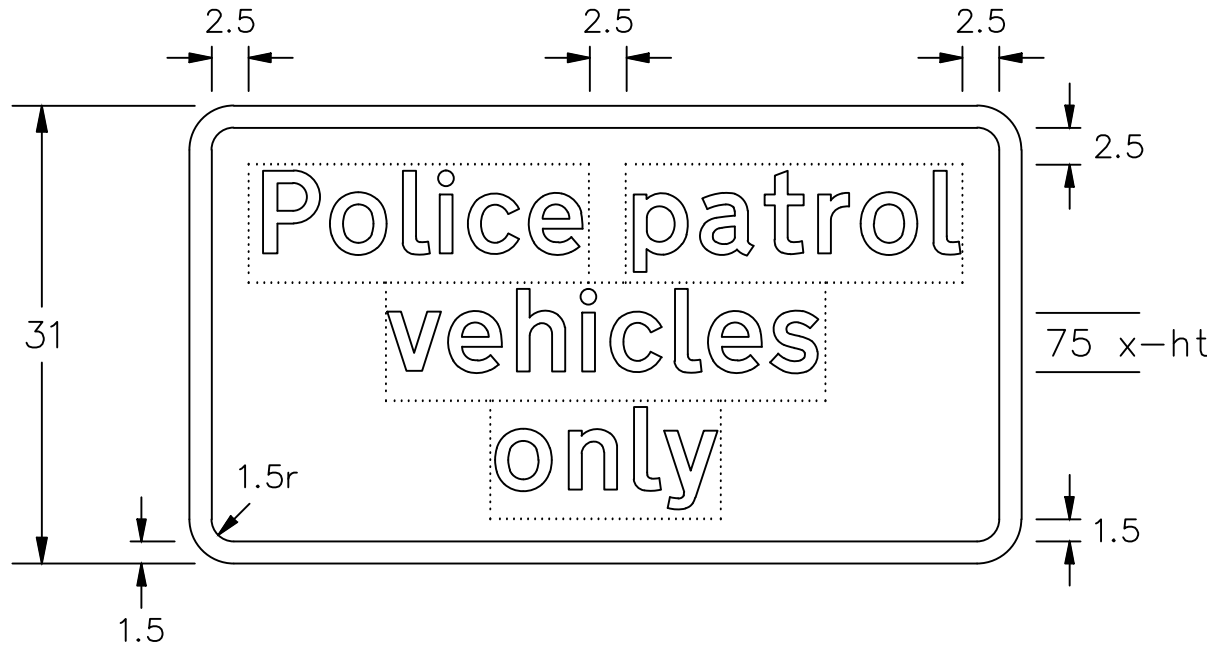

Drawing No.
P 829.6

Before using this drawing, confirm that it has not been superseded.

© CROWN COPYRIGHT

- NOTES:-
1. The legend is from the Transport Medium alphabet at the x-height shown.
 2. The tile outlines do not form part of the signs.
 3. COLOURS : Legend & Border ---- WHITE
Background----- BLUE
 4. DIMENSIONS : x-height is in millimetres, other dimensions are in stroke widths. (4sw = x-height)

VARIANT

VARIANT

P829x6

Department for Transport	Title : Informatory Signs POLICE or AUTHORISED VEHICLES ONLY	Issue : A :	Date : 2.1.04	Drawn by : L.W.	Dimensions : SEE NOTE 4	Drawing No. P 829.6
		B :	11.11.11	Approved by : R.M.		
		C :				